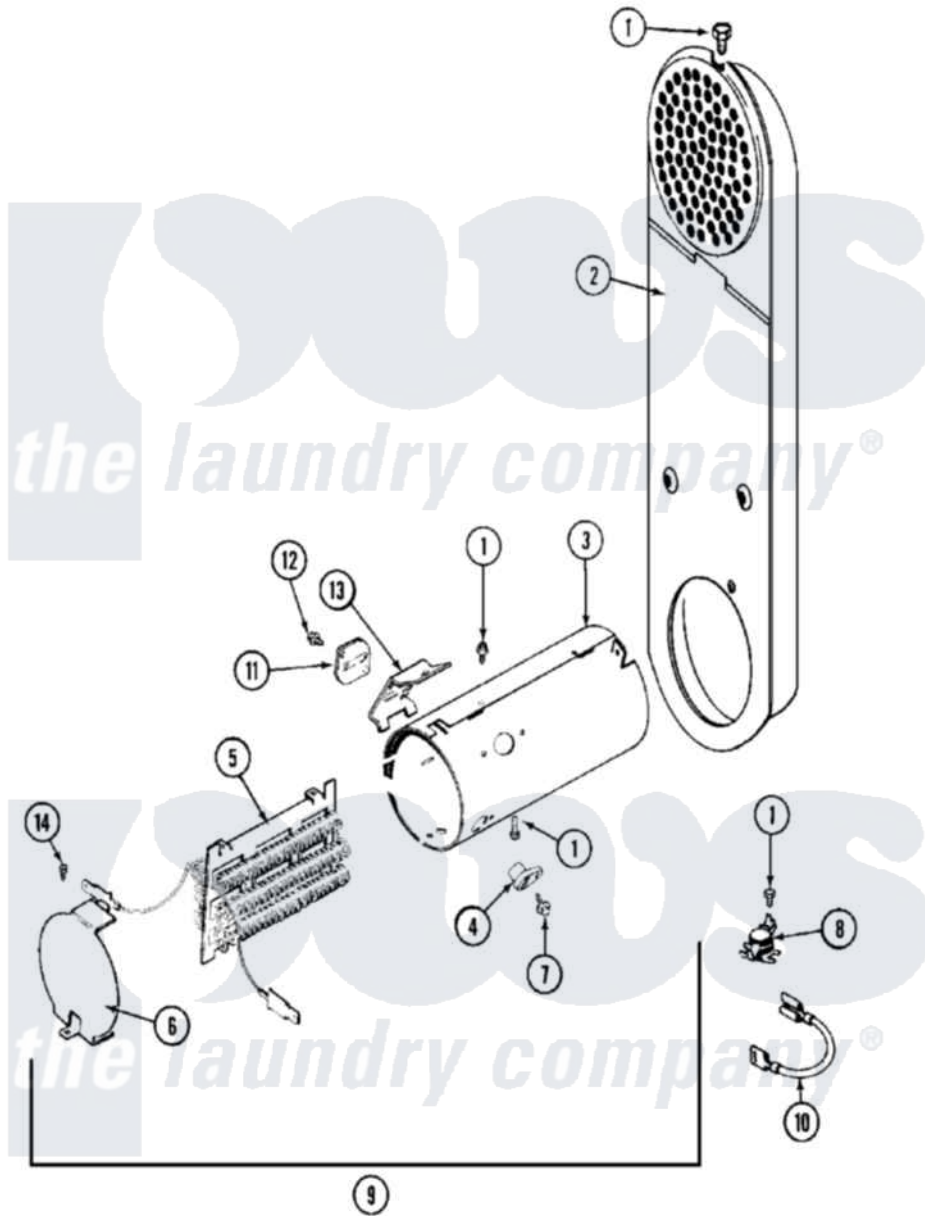

Maytag MDE16CSAZQ 06 - HEATER (MDE16CSAYQ/MDE16CSAZQ)

Maytag [Commercial Maytag MDE16CSAZQ Dryer Parts](#) Parts Diagram 06 - HEATER (MDE16CSAYQ/MDE16CSAZQ)
 Click on the part number to view part

Item	Original Part Number	Replaced By	Status	Part Description
001	211294	90767		Screw, 8A X 3/8 HeX Washer Head Tapping
002	33001803	33003038		Assembly, Inlet Duct-Elec
003	314995			Enclosure, Heater
004	314998			Insulator, Terminal
005	307184	Y308612		Heater Sub-Assembly
"	307185	308614		Heater Sub-Assembly
006	314999			Shield, Radiant
007	NLA		Not Available	SCREW, TERMINAL INSULATOR
008	303396			Thermostat, Hi-Limit
009	307178			Heater Assembly
"	307179			Heater Assembly
010	Y307173			Wire, Jumper
011	307473			Fuse, Thermal
012	NLA		Not Available	SCREW
013	315346			Bracket, Thermal Fuse