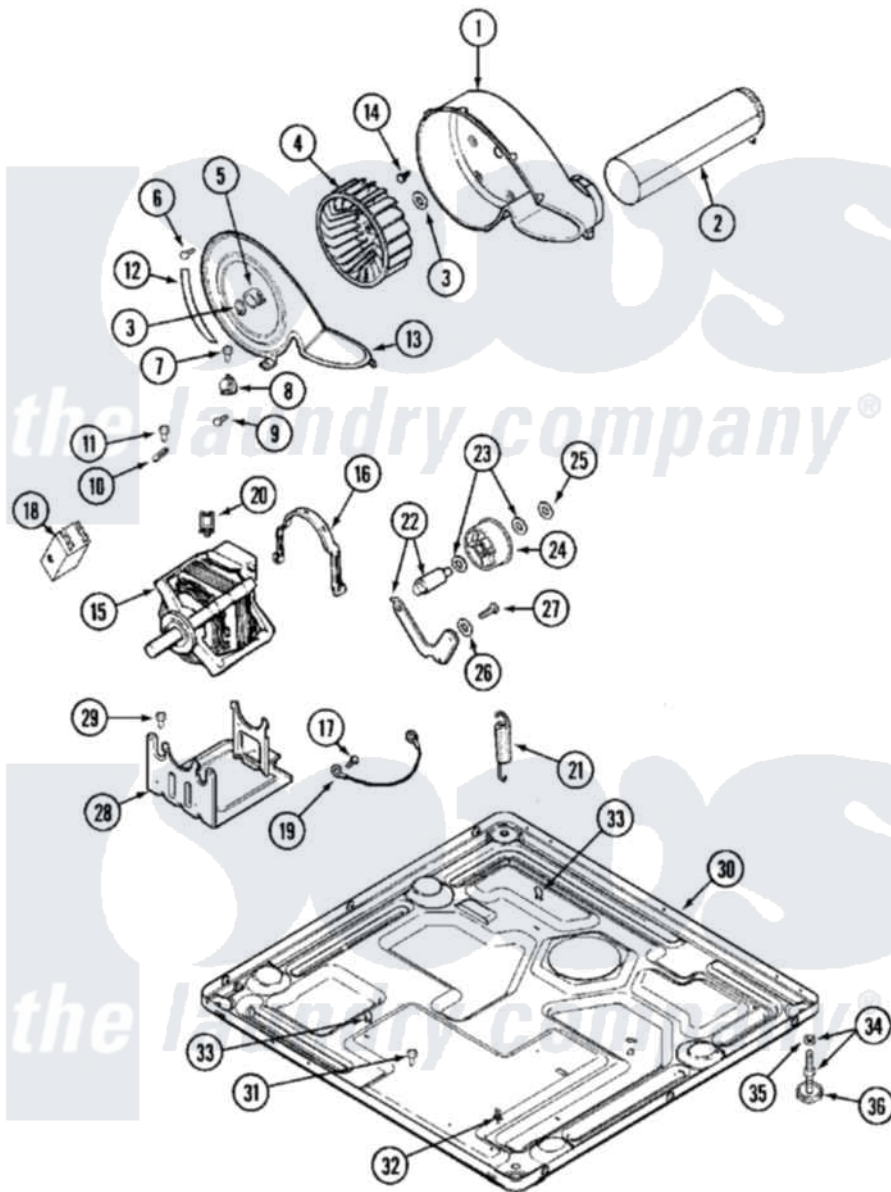

Maytag MDE16CSAZQ 07 - MOTOR DRIVE (MDE16CSAYQ/MDE16CSAZQ)

Maytag [Commercial Maytag MDE16CSAZQ Dryer Parts](#) Parts Diagram 07 - MOTOR DRIVE
(MDE16CSAYQ/MDE16CSAZQ)
[Click on the part number to view part](#)

Item	Original Part Number	Replaced By	Status	Part Description
001	33001789			Housing, Blower
002	22001995			Screw Note: Screw, Tumbler Front And Shroud
"	33001800			Duct Assembly, Exhaust
003	410233	9703438		Ring-Retrn
004	33001790			Wheel, Blower
"	33002797			Wheel, Blower
005	312967			Clamp, Blower Housing
006	33001855	33002917		Screw, No.10-16
007	Y313561			Screw---NA
008	303392			Thermostat, Cycling
"	306967			Thermostat, Multi-Temp Part Not Used Mde26ct-MN Only
"	33001306			Wire Harness, Thermostats
009	22001996	3370225		Screw
010	33001762			Fuse, Thermal

011	NLA		Not Available	SCREW, THERMAL CUT-OFF
012	NLA		Not Available	SEAL, BLOWER COVER
013	33001796	33002711		Cover, Blower Housing
014	314818	1163839		Screw
015	33002237	33002478		Motor
"	33002462	33002478		Motor
"	33002478			Motor
"	33002795			Motor, Drive 60Hz
016	Y015825			Clip, Motor To Motor Support
017	910343	488234		Screw 8-32 X 1/4
018	33001854	33002478		Motor
019	901220			Ground Wire
020	Y310376			Clip, Door Switch Harness
021	33001754	33002459		Assembly, Spring And Plug
"	33002460	33002459		Assembly, Spring And Plug
"	33002461			Plug For Spring
022	33001782	6-3705180		Idler Arm
023	Y312527			Washer, Idler Shaft
024	33001783	6-3700340		Bearing- I
025	312958	354987		Ring, Retaining
026	315772			Sleeve, Idler Arm
027	Y014874			Screw, Idler Arm And Sleeve
028	Y313561			Screw---NA
"	33001752	33002817		Motor Support, Offset
"	33002466	33002817		Motor Support, Offset
029	Y313561			Screw---NA
030	33002622			Base,
"	NLA		Not Available	BASE
031	22001078	3177991		Screw
032	315471	22003298		Retainer, Wire
033	410490			Spring, Retainer Wire Harness
034	Y305086			Adjustable Leg And Nut
035	Y052740	62739		Nut, Lock
036	Y314137			Foot, Rubber