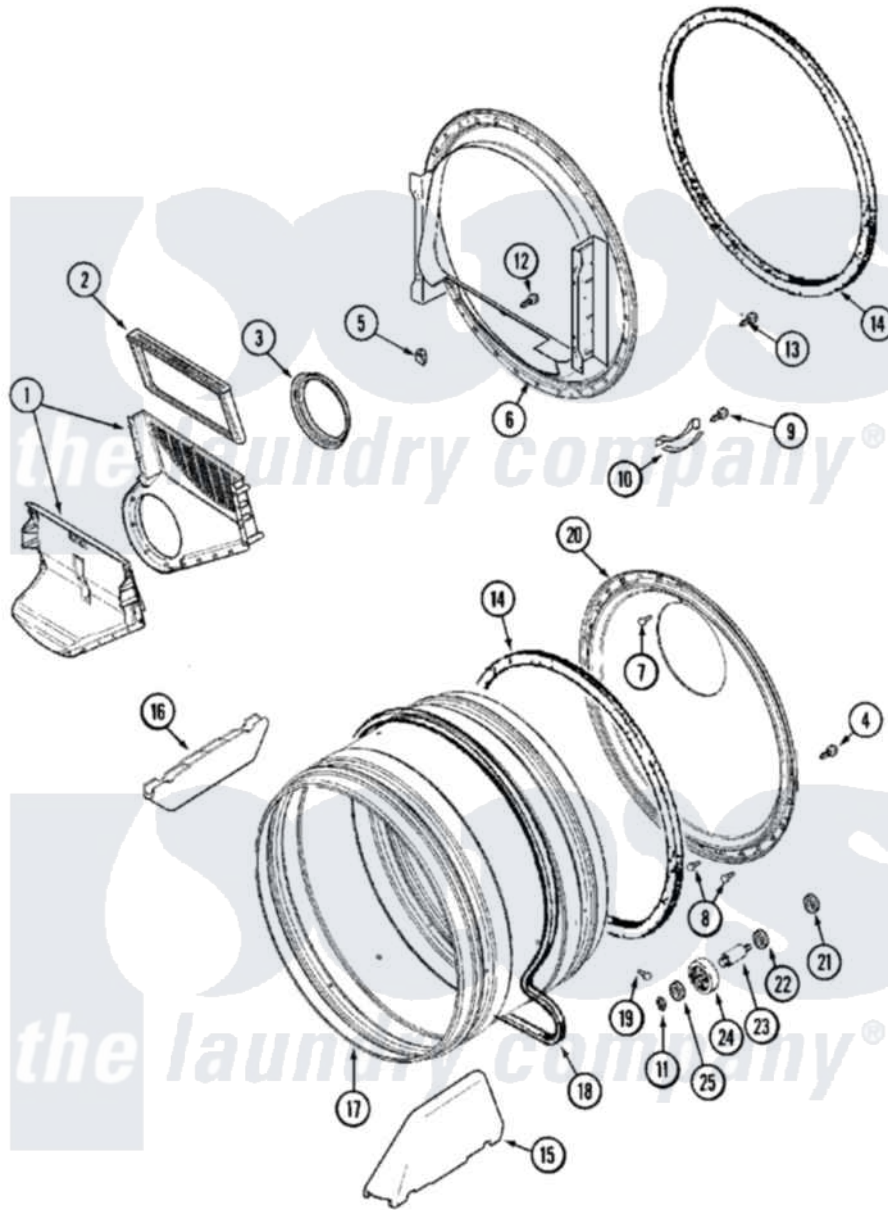

Maytag MDE16CSAZQ 08 - TUMBLER (MDE16CSAYQ/MDE16CSAZQ)

Maytag Commercial Maytag MDE16CSAZQ Dryer Parts Parts Diagram 08 - TUMBLER (MDE16CSAYQ/MDE16CSAZQ)
 Click on the part number to view part

| Item | Original Part Number | Replaced By | Status | Part Description |
|------|--------------------------|--------------------------|---------------|--|
| 001 | 33001799 | | | Outlet Duct Assembly Note: Outlet Duct Assembly |
| 002 | 33001808 | | | Filter, Lint |
| 003 | 33001758 | 33002560 | | Seal, Blower |
| 004 | 33002190 | | | SCrew, C BraCe, BraCket, Cabinet |
| 005 | Y310376 | | | Clip, Door Switch Harness |
| 006 | 33001802 | | | Front, Tumbler |
| 007 | 210932 | | | Screw, No.8 X 9/16 Ctsk Note: Screw, Inlet Duct |
| 008 | 22001996 | 3370225 | | Screw |
| 009 | 210720 | | | Rivet, Bearing To Tumbler Frnt |
| 010 | 306508 | | | Tumbler Bearing Kit ---W |
| 011 | 410233 | 9703438 | | Ring-Retrn |
| 012 | NLA | | Not Available | SCREW, OUTLET DUCT (PHILLIPS) |
| 013 | 33001855 | 33002917 | | Screw, No.10-16 |
| 014 | 33001807 | | | Seal, Tumbler |

| | | | |
|-----|--------------------------|---------------------------|-----------------------------------|
| 015 | 33001756 | 33002032 | Baffle |
| 016 | 33001755 | | Baffle |
| 017 | 33001889 | | Tumbler |
| 018 | 33001777 | 33002535 | V-Belt |
| 019 | 33001788 | 33002973 | Screw, No.9-15 X 1.00 Hx WS |
| 020 | 33001801 | | Back, Tumbler |
| 021 | 33001443 | | Nut, Hex |
| 022 | Y313347 | 312535 | Washer, Vault Mounting Brk. |
| 023 | Y312948 | 6-3129480 | Shaft- Tumbler |
| 024 | Y303373 | 12001541 | Drum Roller/Washer Assembly--W |
| 025 | 312535 | | Washer, Vault Mounting Brk. |