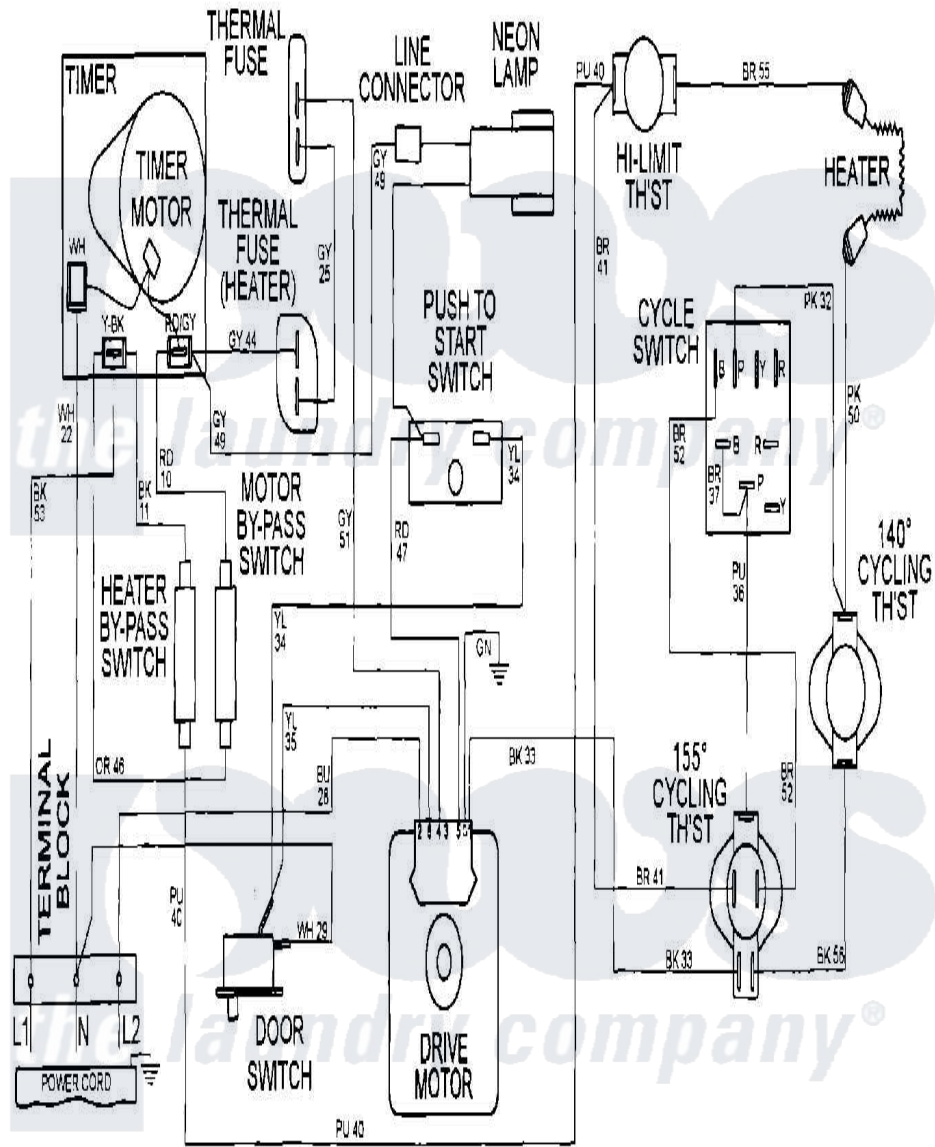

Maytag MDE16CSAZQ 09 - WIRING INFORMATION (MDE16CSAZQ)

Maytag Commercial Maytag MDE16CSAZQ Dryer Parts Parts Diagram 09 - WIRING INFORMATION (MDE16CSAZQ)

Click on the part number to view part

Item	Original Part Number	Replaced By	Status	Part Description
001	NLA		Not Available	WIRING INFORMATION