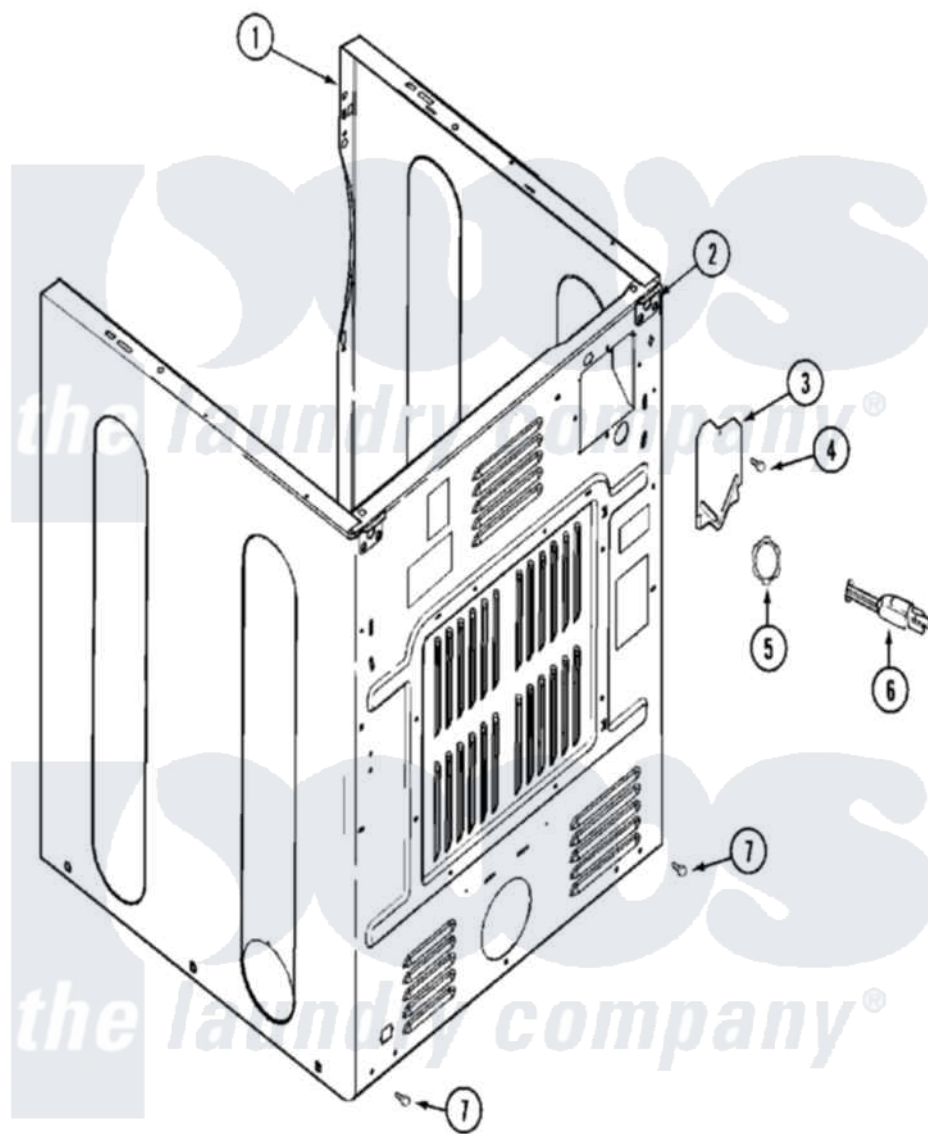

Maytag MDE16CSAZW 02 - CABINET-REAR

Maytag [Commercial Maytag MDE16CSAZW Dryer Parts](#) Parts Diagram 02 - CABINET-REAR
 Click on the part number to view part

Item	Original Part Number	Replaced By	Status	Part Description
001	NLA		Not Available	CABINET (WHT)
002	22001995			Screw Note: Screw, Tumbler Front And Shroud
"	22003367	22004095		Hinge, Plastic
"	NLA		Not Available	BRACKET, CABINET HINGE
003	33001795			Cover, Terminal Block
004	22001995			Screw Note: Screw, Tumbler Front And Shroud
"	Y912873			Screw, Terminal Block Bracket
005	33001425			Locknut, Eared For Canadian
006	305168	33002916		Power Cord, Canadian 240V
007	22001995			Screw Note: Screw, Tumbler Front And Shroud