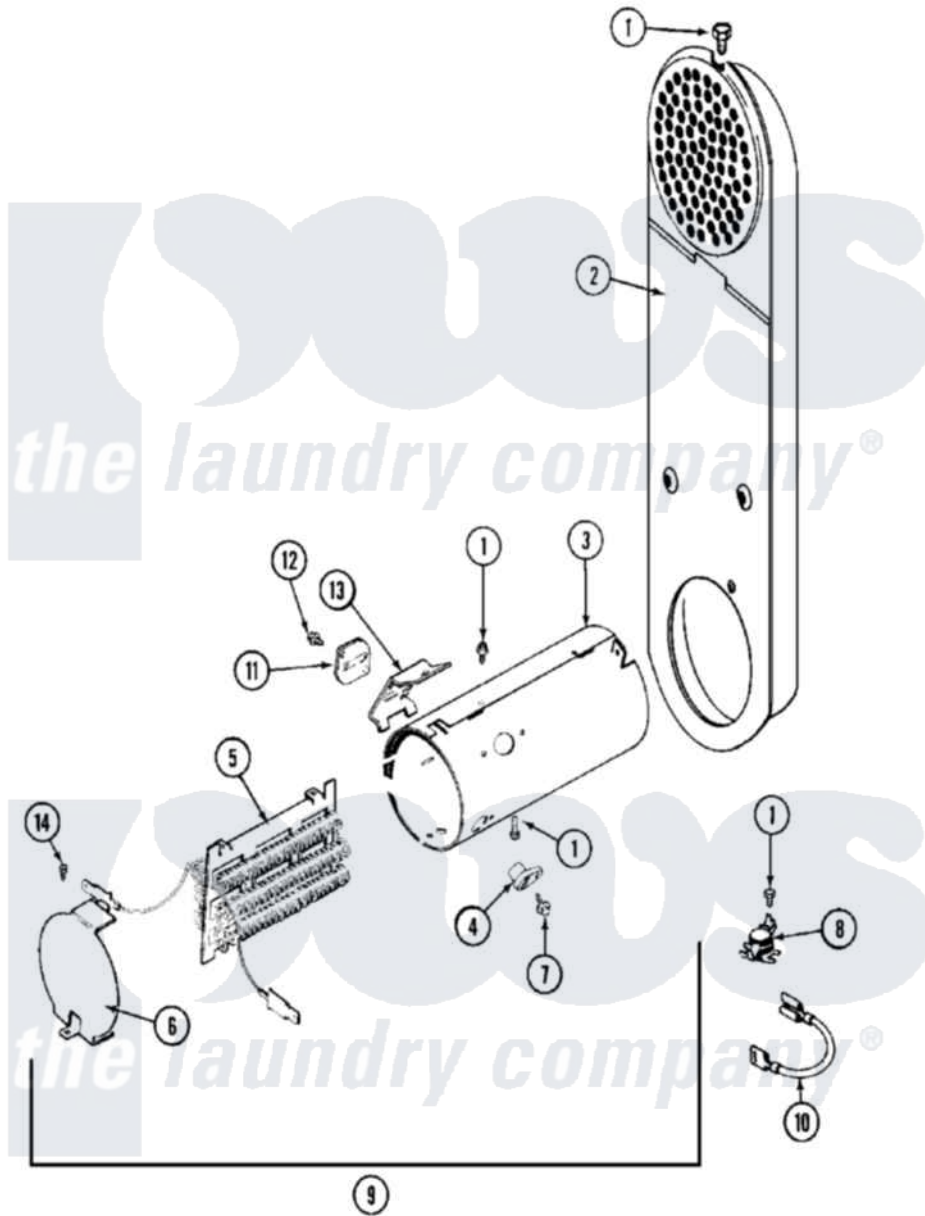

Maytag MDE16CSAZW 04 - HEATER

Maytag Commercial Maytag MDE16CSAZW Dryer Parts Parts Diagram 04 - HEATER
 Click on the part number to view part

Item	Original Part Number	Replaced By	Status	Part Description
001	211294	90767		Screw, 8A X 3/8 HeX Washer Head Tapping
002	33001803	33003038		Assembly, Inlet Duct-Elec
003	314995			Enclosure, Heater
004	314998			Insulator, Terminal
005	307184	Y308612		Heater Sub-Assembly
"	307185	308614		Heater Sub-Assembly
"	307186	Y308615		Heater Sub-Assembly
006	314999			Shield, Radiant
007	NLA		Not Available	SCREW, TERMINAL INSULATOR
008	303396			Thermostat, Hi-Limit
009	307178			Heater Assembly
"	307179			Heater Assembly
"	307180	33001400		Heater Assembly
010	Y307173			Wire, Jumper
011	307473			Fuse, Thermal

012	NLA	Not Available	SCREW
013	315346		Bracket, Thermal Fuse
014	22001996	3370225	Screw
015	Y308590	W10116795	Heater