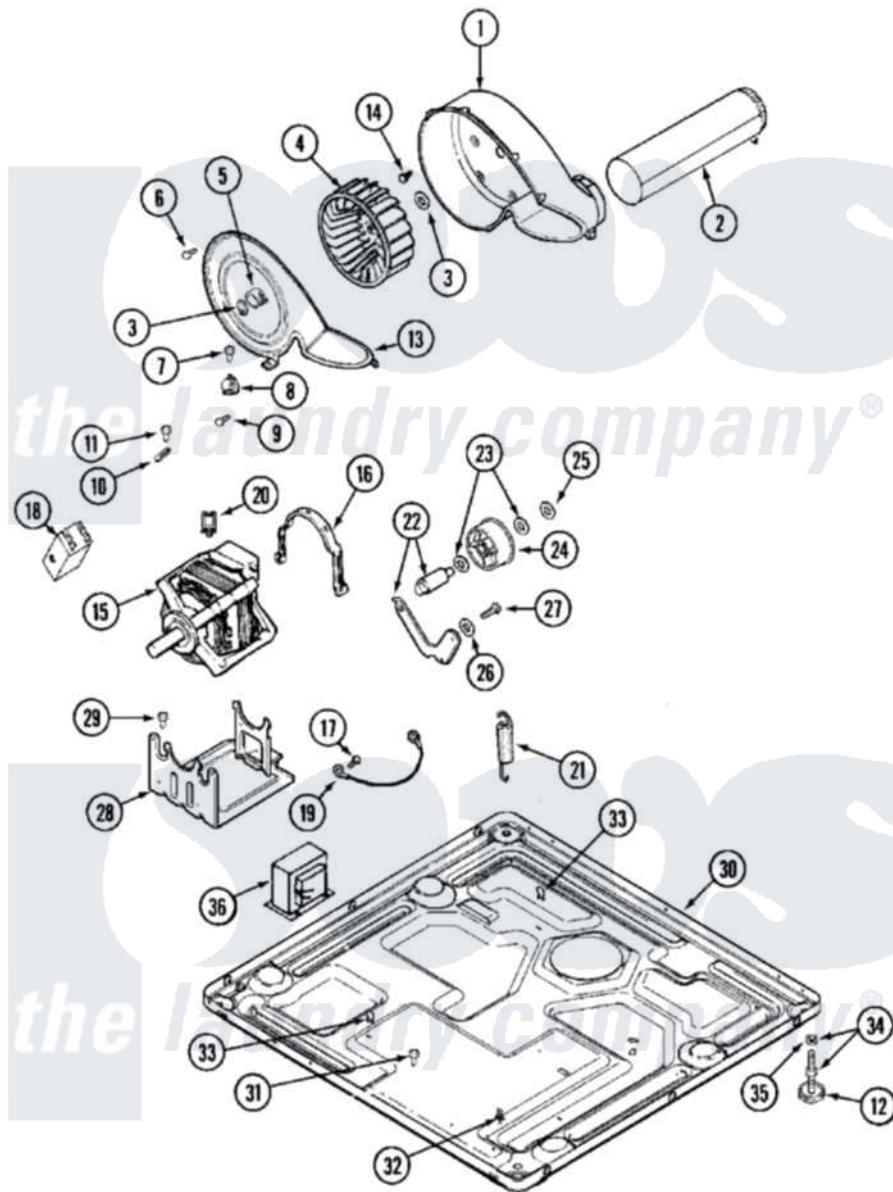

Maytag MDE16CSAZW 05 - MOTOR DRIVE

Maytag Commercial Maytag MDE16CSAZW Dryer Parts Parts Diagram 05 - MOTOR DRIVE
 Click on the part number to view part

Item	Original Part Number	Replaced By	Status	Part Description
001	33001789			Housing, Blower
002	22001995			Screw Note: Screw, Tumbler Front And Shroud
"	33001800			Duct Assembly, Exhaust
003	410233	9703438		Ring-Retrn
004	33001790			Wheel, Blower
"	33002797			Wheel, Blower
005	312967			Clamp, Blower Housing
006	33001855	33002917		Screw, No.10-16
007	Y313561			Screw----NA
008	303392			Thermostat, Cycling
"	306967			Thermostat, Multi-Temp Part Not Used Mde26ct-MN Only
"	33001306			Wire Harness, Thermostats
009	22001996	3370225		Screw
010	33001762			Fuse, Thermal
011	NLA		Not Available	SCREW, THERMAL CUT-OFF