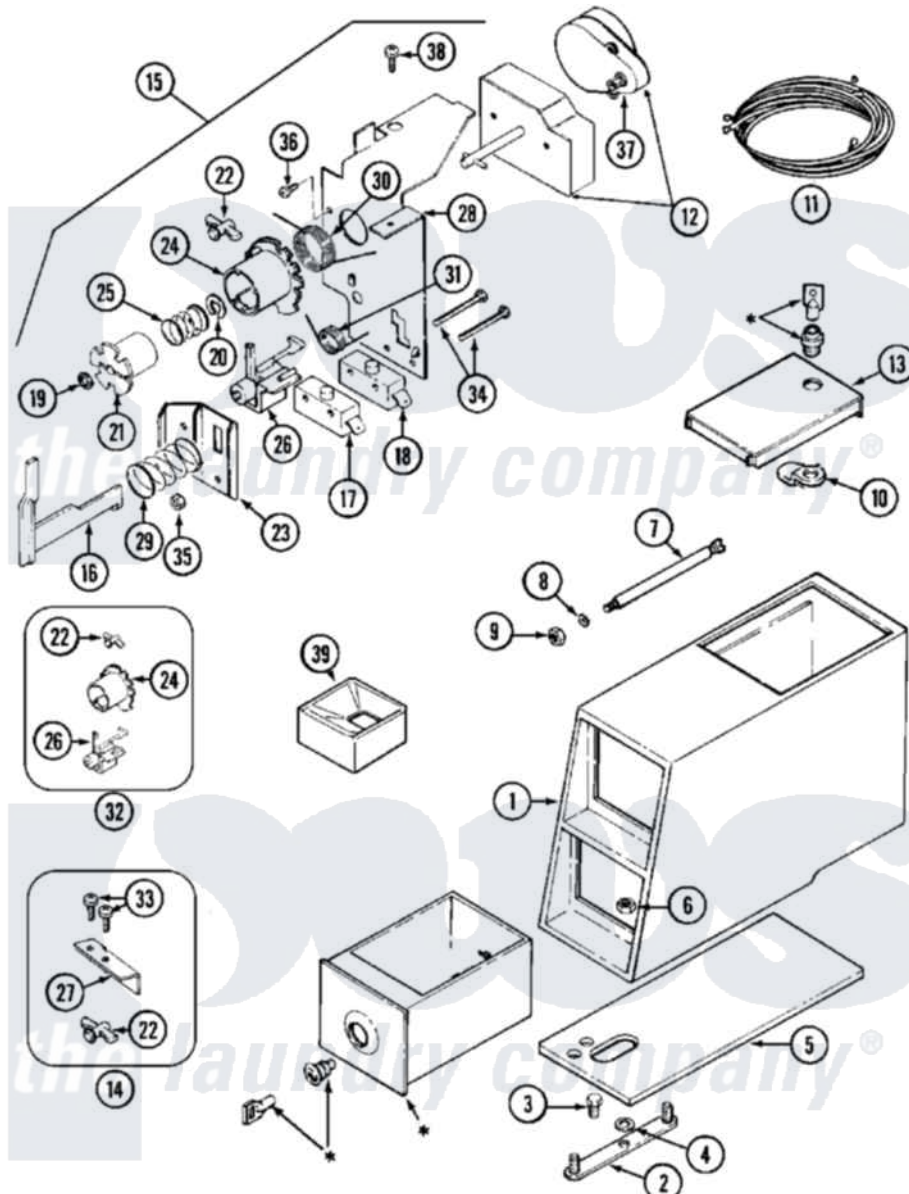

# Maytag MDE16CSAZW 06 - CONTROL CENTER

\* CONTACT YOUR COMMERCIAL LAUNDRY DISTRIBUTOR

Maytag [Commercial Maytag MDE16CSAZW Dryer Parts](#) Parts Diagram 06 - CONTROL CENTER  
 Click on the part number to view part

Item	Original Part Number	Replaced By	Status	Part Description
001	22002478		Not Available	VAULT, COIN (WHT) (ORIGINAL COIN VAULT NLA USE
"	22002479	<a href="#">22002885</a>		Vault, Coin
002	22001810		Not Available	STRAP, MOUNTING
003	<a href="#">211294</a>	<a href="#">90767</a>		Screw, 8A X 3/8 HeX Washer Head Tapping
004	<a href="#">910309</a>			Washer, Mounting Strap
005	<a href="#">22002072</a>			Gasket, Control Center
"	22002073	<a href="#">22002618</a>		Gasket, Control Center
006	<a href="#">Y052740</a>	<a href="#">62739</a>		Nut, Lock
007	22001903	<a href="#">8576635</a>		Bolt
008	<a href="#">910387</a>			Lockwasher, Vault Assembly
009	<a href="#">Y052721</a>			Nut, Terminal Block Plate
010	NLA		Not Available	CAM, LOCKING
011	<a href="#">33001195</a>			Wire Harness, Timer
012	33001155	<a href="#">33002115</a>		Timer