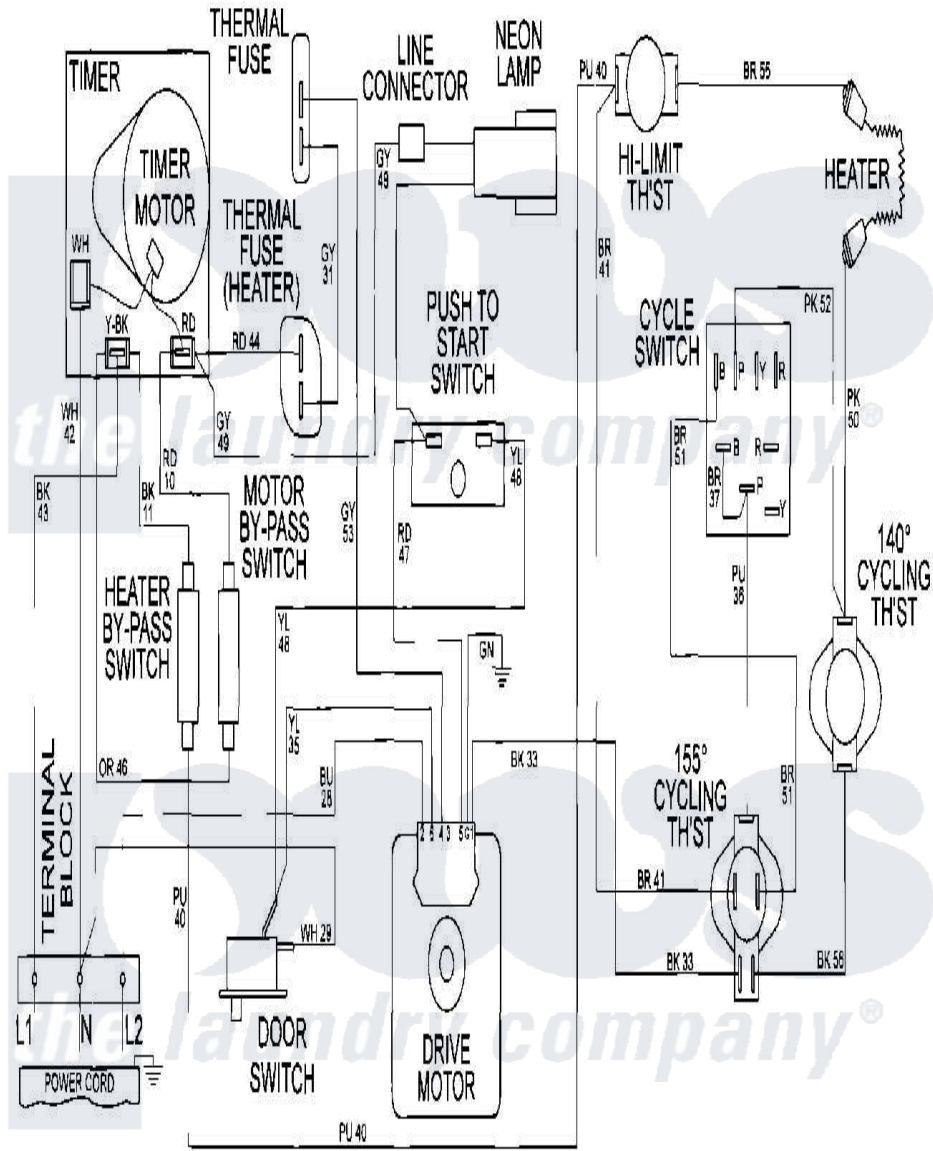

Maytag MDE16CSAZW 07 - WIRING INFORMATION

Maytag [Commercial Maytag MDE16CSAZW Dryer Parts](#) Parts Diagram 07 - WIRING INFORMATION
 Click on the part number to view part

| Item | Original Part Number | Replaced By | Status | Part Description |
|------|----------------------|-------------|---------------|--------------------|
| 001 | NLA | | Not Available | WIRING INFORMATION |