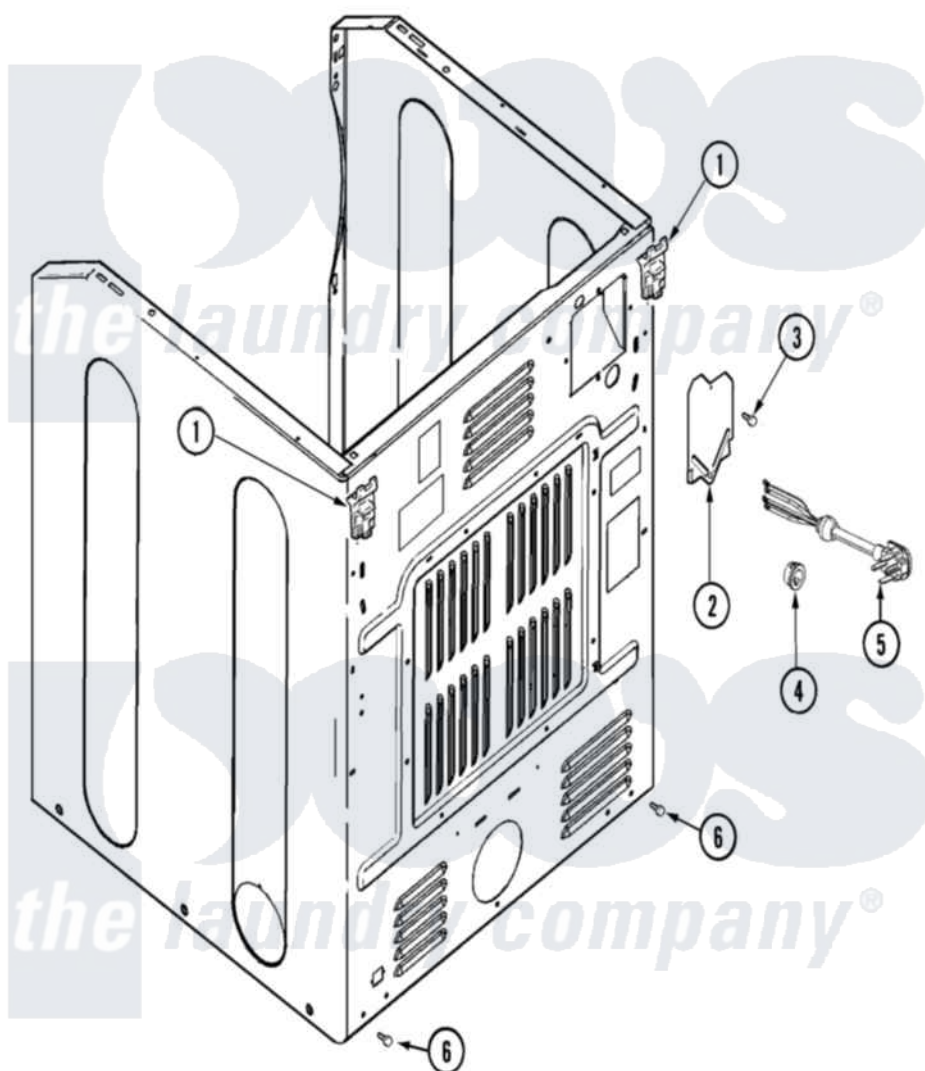

Maytag MDE16CSDGW 05 - CABINET-REAR

Maytag [Commercial Maytag MDE16CSDGW Dryer Parts](#) Parts Diagram 05 - CABINET-REAR
 Click on the part number to view part

Item	Original Part Number	Replaced By	Status	Part Description
001	22001995			Screw Note: Screw, Tumbler Front And Shroud
"	22004095			Hinge, Plastic
002	33001795			Cover, Terminal Block
003	33002190			SCrew, C BraCe, BraCket, Cabinet
"	Y912873			Screw, Terminal Block Bracket
004	33002157			Grommet
005	22004502			Clamp, Power Cord
"	33001425			Locknut, Eared For Canadian
"	33002258			Clamp, Power Cord
"	33002260			Nut, Power Cord Clamp
"	33002916			Power Cord, Canadian 240V
006	22001995			Screw Note: Screw, Tumbler Front And Shroud