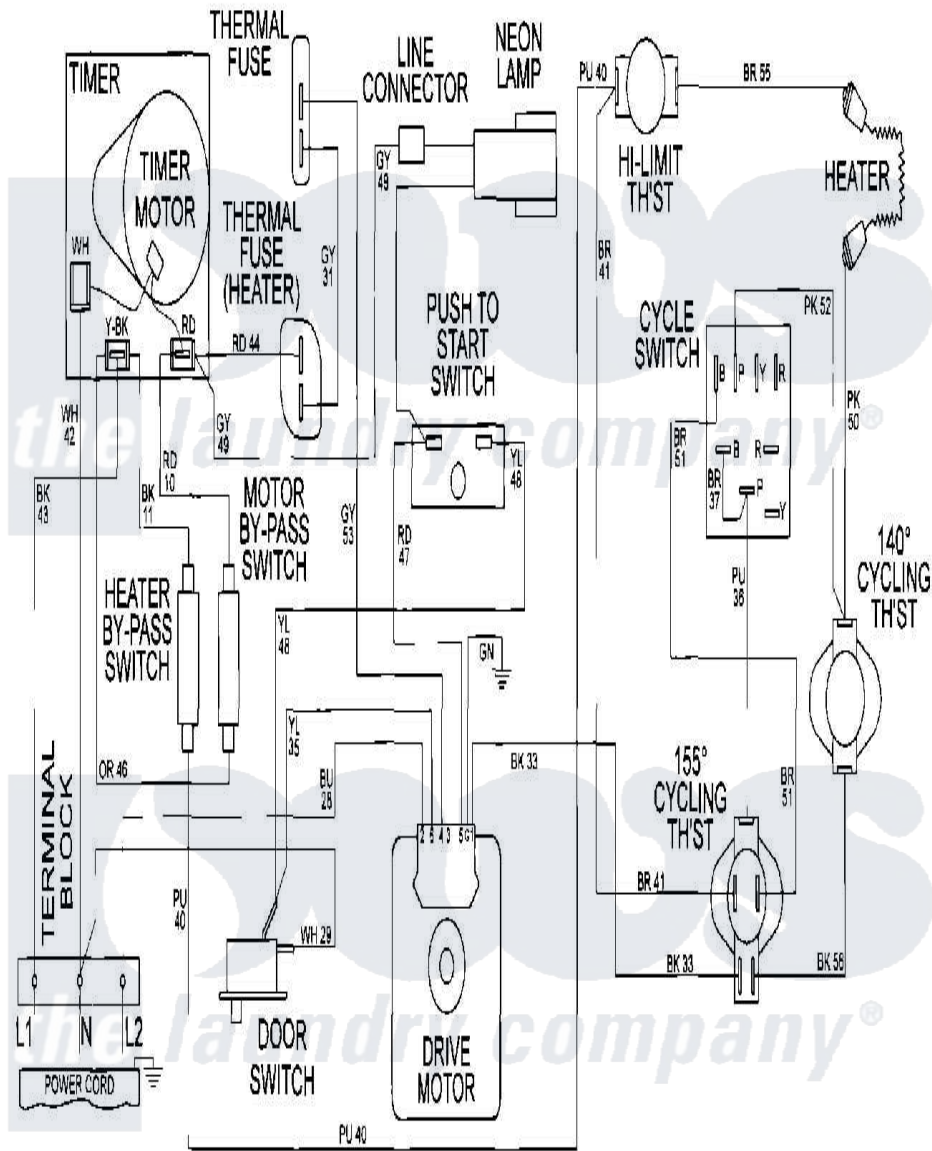

# Maytag MDE16CSDGW 09 - WIRING INFORMATION

Maytag [Commercial Maytag MDE16CSDGW Dryer Parts](#) Parts Diagram 09 - WIRING INFORMATION  
 Click on the part number to view part

Item	Original Part Number	Replaced By	Status	Part Description
001	NLA		Not Available	WIRING INFORMATION