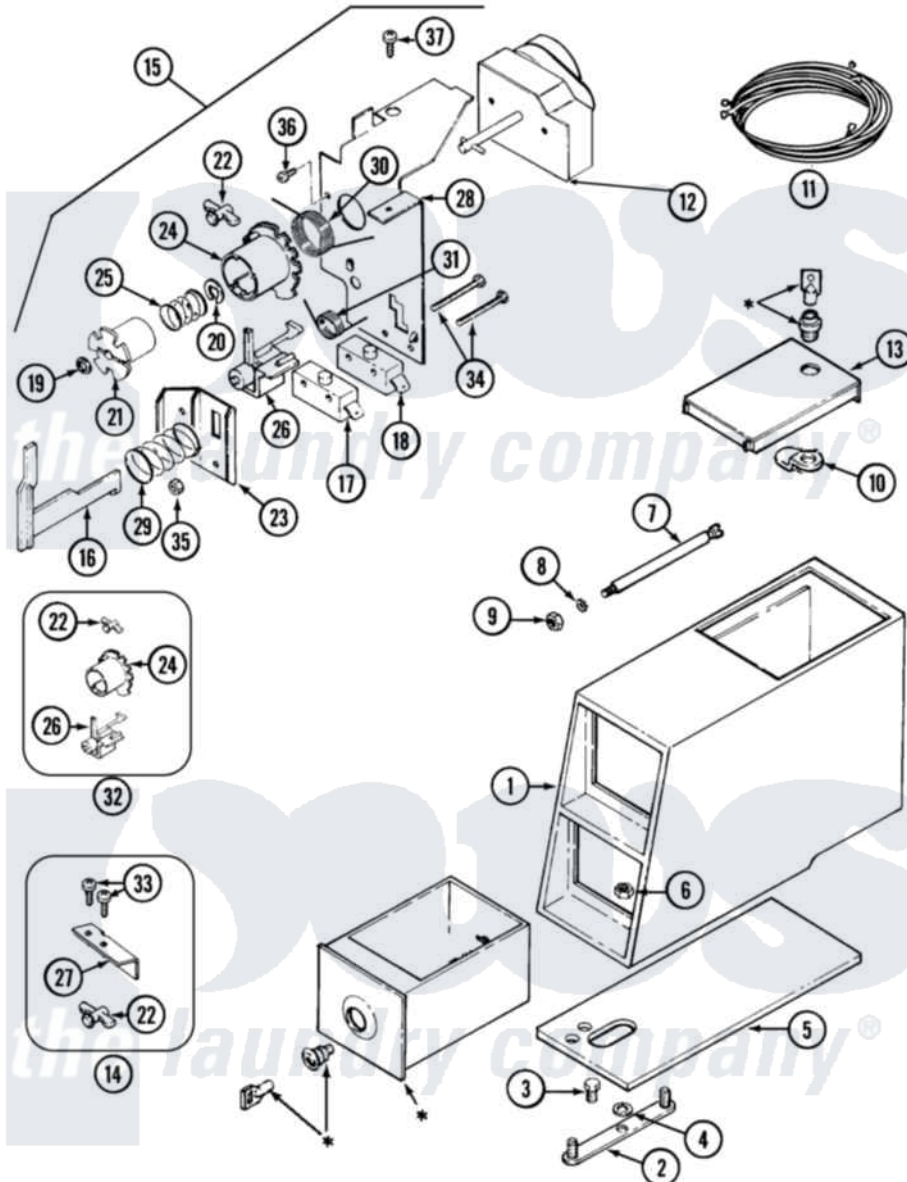

# Maytag MDE16CSDYW 02 - CONTROL CENTER

• CONTACT YOUR COMMERCIAL LAUNDRY DISTRIBUTOR

Maytag [Commercial Maytag MDE16CSDYW Dryer Parts](#) Parts Diagram 02 - CONTROL CENTER  
 Click on the part number to view part

Item	Original Part Number	Replaced By	Status	Part Description
001	22002478		Not Available	VAULT, COIN (WHT) (ORIGINAL COIN VAULT NLA USE
002	22001810		Not Available	STRAP, MOUNTING
003	<a href="#">211294</a>	<a href="#">90767</a>		Screw, 8A X 3/8 HeX Washer Head Tapping
004	<a href="#">910309</a>			Washer, Mounting Strap
005	<a href="#">22002072</a>			Gasket, Control Center
006	<a href="#">Y052740</a>	<a href="#">62739</a>		Nut, Lock
007	22001903	<a href="#">8576635</a>		Bolt
008	<a href="#">910387</a>			Lockwasher, Vault Assembly
009	<a href="#">Y052721</a>			Nut, Terminal Block Plate
010	<a href="#">22003677</a>			Nut, Locking Cam
011	<a href="#">33001195</a>			Wire Harness, Timer
012	<a href="#">33002115</a>			Timer
"	<a href="#">33002136</a>			Timer
013	<a href="#">22001881</a>			Grommet, Double