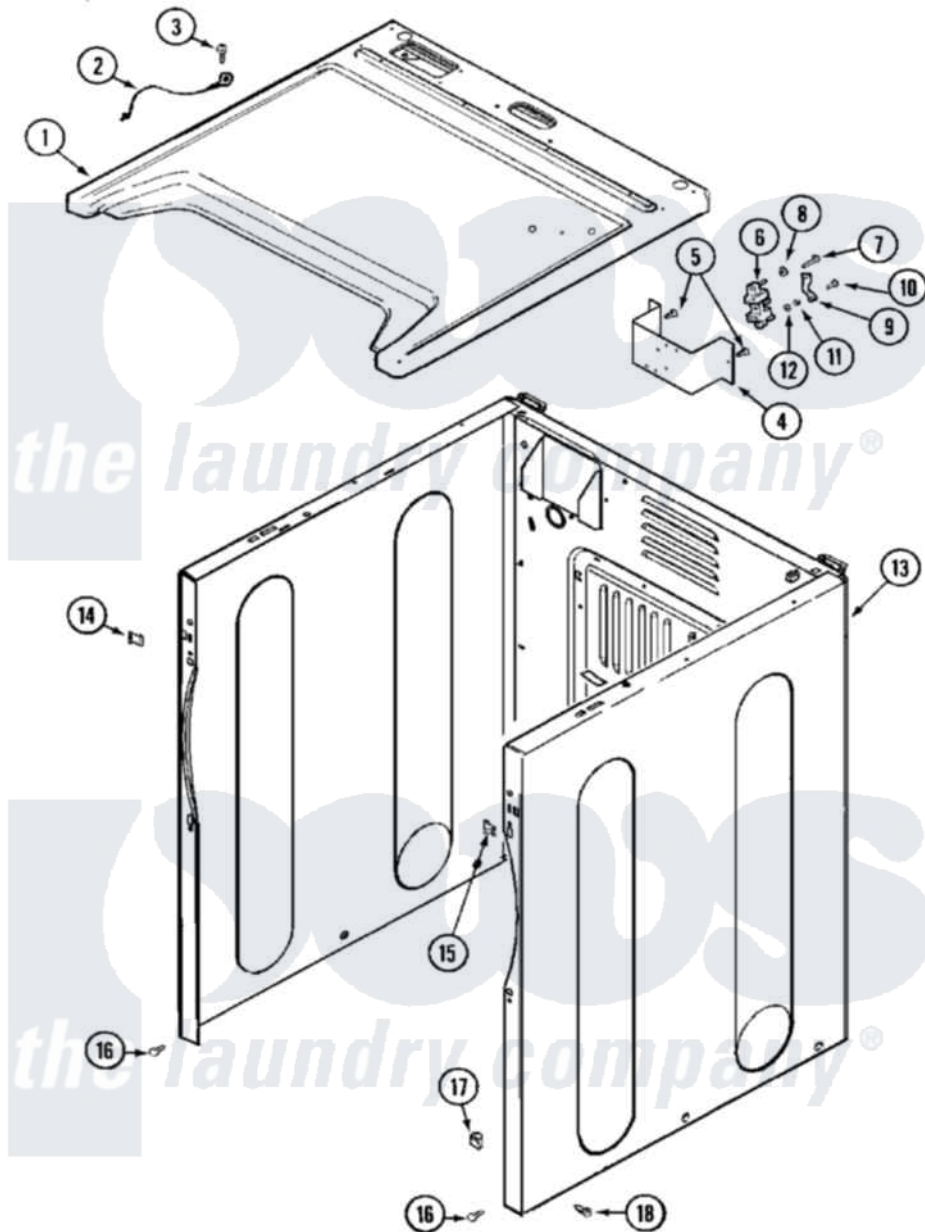

Maytag MDE16CSDYW 03 - CABINET-FRONT

Maytag Commercial Maytag MDE16CSDYW Dryer Parts Parts Diagram 03 - CABINET-FRONT
 Click on the part number to view part

Item	Original Part Number	Replaced By	Status	Part Description
001	33002633			Cover, Top
002	22001959			Wire, Ground
003	210186	3370225		Screw
004	NLA		Not Available	BRACKET, TERMINAL BLOCK---NA
005	22001995			Screw Note: Screw, Tumbler Front And Shroud
006	33001244			Block, Terminal
"	33002106			Shield, Terminal Block
"	33002259			Block, Terminal
007	Y312209	W10001200		Screw
008	Y311270			Washer, Terminal Block
009	Y312184			Strap, Grounding
010	NLA		Not Available	SCREW, GROUND STRAP
011	311484	112432		Nut
012	311093			Washer, Terminal Connection
013	NLA		Not Available	CABINET ASSY (WHT-AS)

013

NLA

Not Available

PK)

014 [22002049](#)

Clip Note: Clip, Front Panel

015 213280

[204439](#)