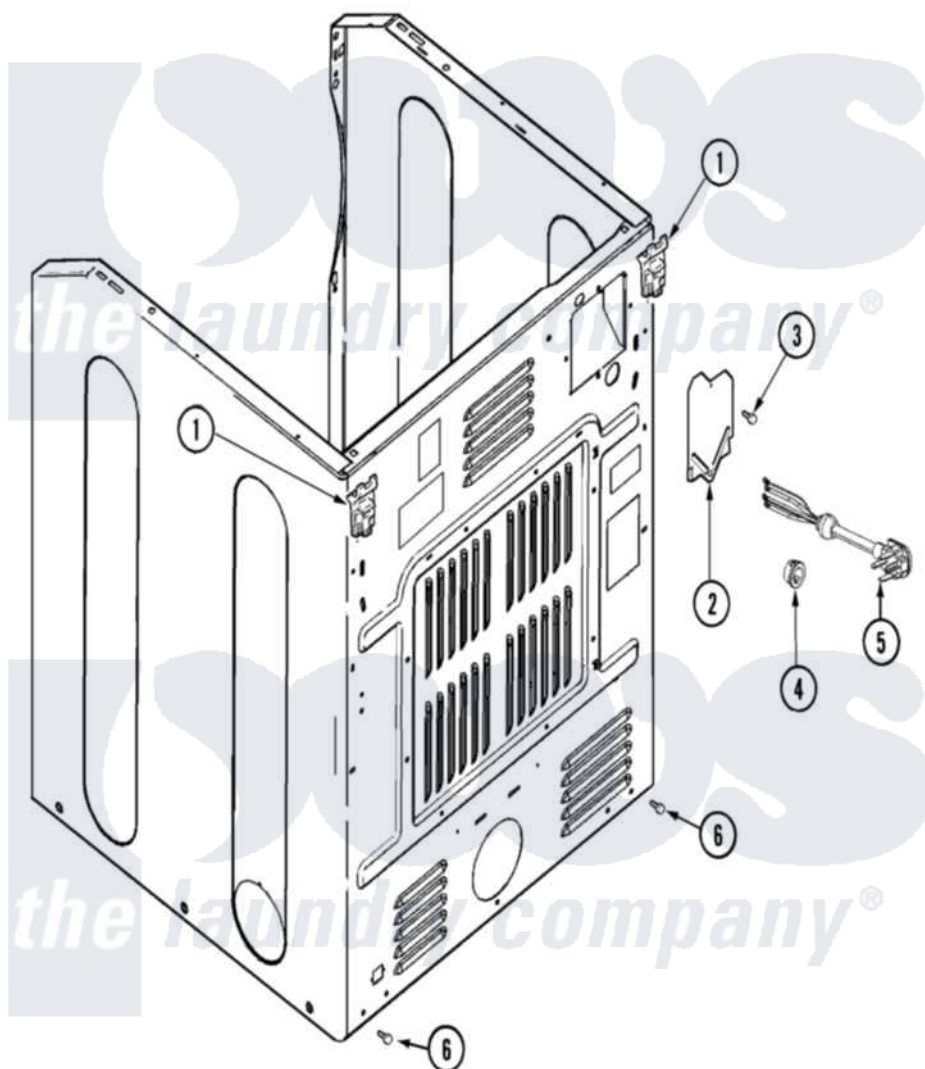

# Maytag MDE16CSDYW 05 - CABINET-REAR

Maytag [Commercial Maytag MDE16CSDYW Dryer Parts](#) Parts Diagram 05 - CABINET-REAR  
 Click on the part number to view part

Item	Original Part Number	Replaced By	Status	Part Description
001	<a href="#">22001995</a>			Screw Note: Screw, Tumbler Front And Shroud
"	<a href="#">22004095</a>			Hinge, Plastic
002	<a href="#">33001795</a>			Cover, Terminal Block
003	<a href="#">33002190</a>			SCrew, C BraCe, BraCket, Cabinet
"	<a href="#">Y912873</a>			Screw, Terminal Block Bracket
004	<a href="#">33002157</a>			Grommet
005	<a href="#">22004502</a>			Clamp, Power Cord
"	<a href="#">33001425</a>			Locknut, Eared For Canadian
"	<a href="#">33002258</a>			Clamp, Power Cord
"	<a href="#">33002260</a>			Nut, Power Cord Clamp
"	<a href="#">33002916</a>			Power Cord, Canadian 240V
006	<a href="#">22001995</a>			Screw Note: Screw, Tumbler Front And Shroud