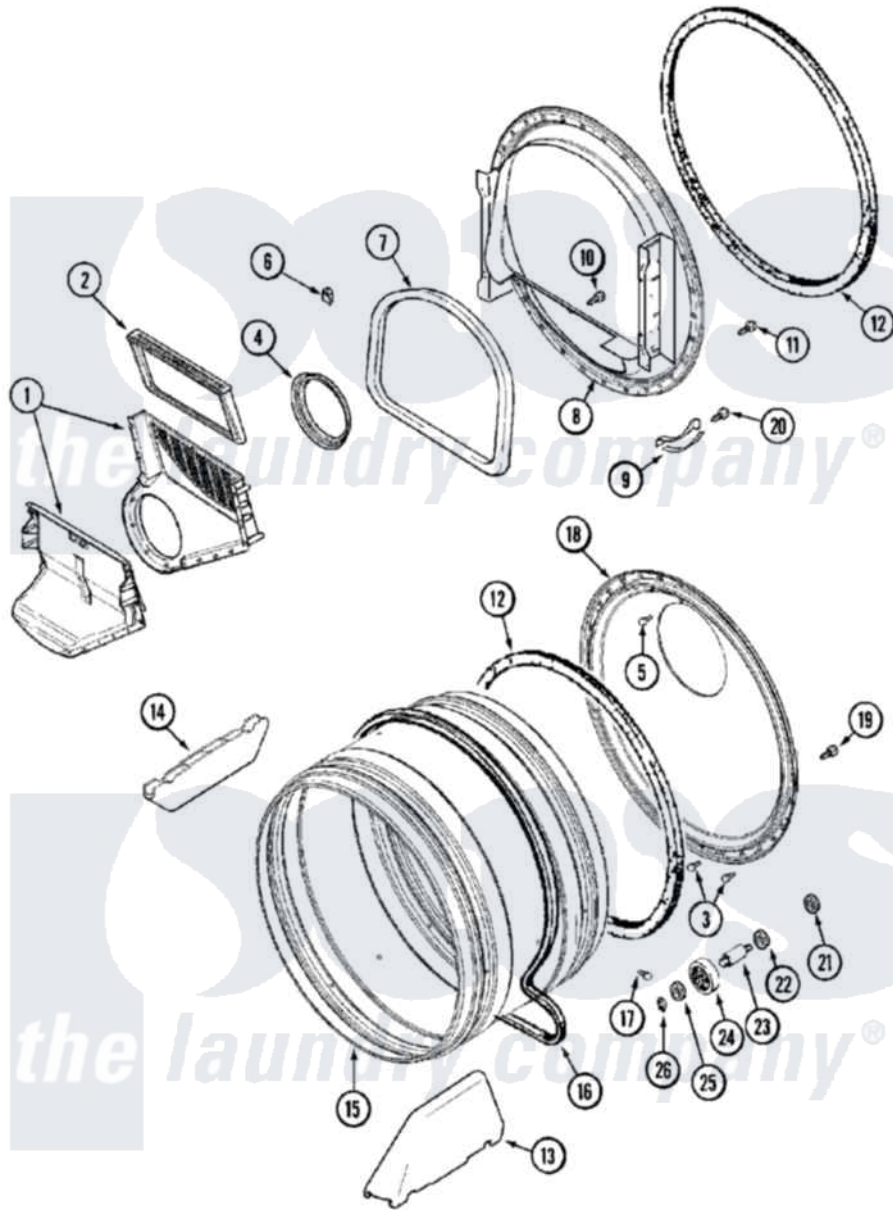

# Maytag MDE16CSDYW 06 - TUMBLER

Maytag [Commercial Maytag MDE16CSDYW Dryer Parts](#) Parts Diagram 06 - TUMBLER  
 Click on the part number to view part

Item	Original Part Number	Replaced By	Status	Part Description
001	<a href="#">33001799</a>			Outlet Duct Assembly Note: Outlet Duct Assembly
002	<a href="#">33002790</a>			Lint Filter
003	<a href="#">210932</a>			Screw, No.8 X 9/16 Ctsk Note: Screw, Inlet Duct
004	<a href="#">33002560</a>			Seal, Blower
005	22001996	<a href="#">3370225</a>		Screw
006	<a href="#">Y310376</a>			Clip, Door Switch Harness
007	<a href="#">33001767</a>			Seal, Shroud
008	<a href="#">33001802</a>			Front, Tumbler
009	<a href="#">306508</a>			Tumbler Bearing Kit ---W
010	NLA		Not Available	SCREW, OUTLET DUCT
011	33001855	<a href="#">33002917</a>		Screw, No.10-16
012	<a href="#">33001807</a>			Seal, Tumbler
013	33001756	<a href="#">33002032</a>		Baffle
014	<a href="#">33001755</a>			Baffle
015	33001794	<a href="#">33001889</a>		Tumbler

016	<a href="#">33002535</a>		V-Belt
017	33001788	<a href="#">33002973</a>	Screw, No.9-15 X 1.00 Hx WS
018	<a href="#">33002779</a>		Tumbler Back And Seal As-Pack
"	<a href="#">33003037</a>		Tumbler Back And Seal
019	<a href="#">22001995</a>		Screw Note: Screw, Tumbler Front And Shroud
020	<a href="#">210720</a>		Rivet, Bearing To Tumbler Fmt
021	<a href="#">33001443</a>		Nut, Hex
022	<a href="#">312535</a>		Washer, Vault Mounting Brk.
023	Y312948	<a href="#">6-3129480</a>	Shaft- Tumbler
024	Y303373	<a href="#">12001541</a>	Drum Roller/Washer Assembly--W
025	<a href="#">312535</a>		Washer, Vault Mounting Brk.
026	410233	<a href="#">9703438</a>	Ring-Retrn