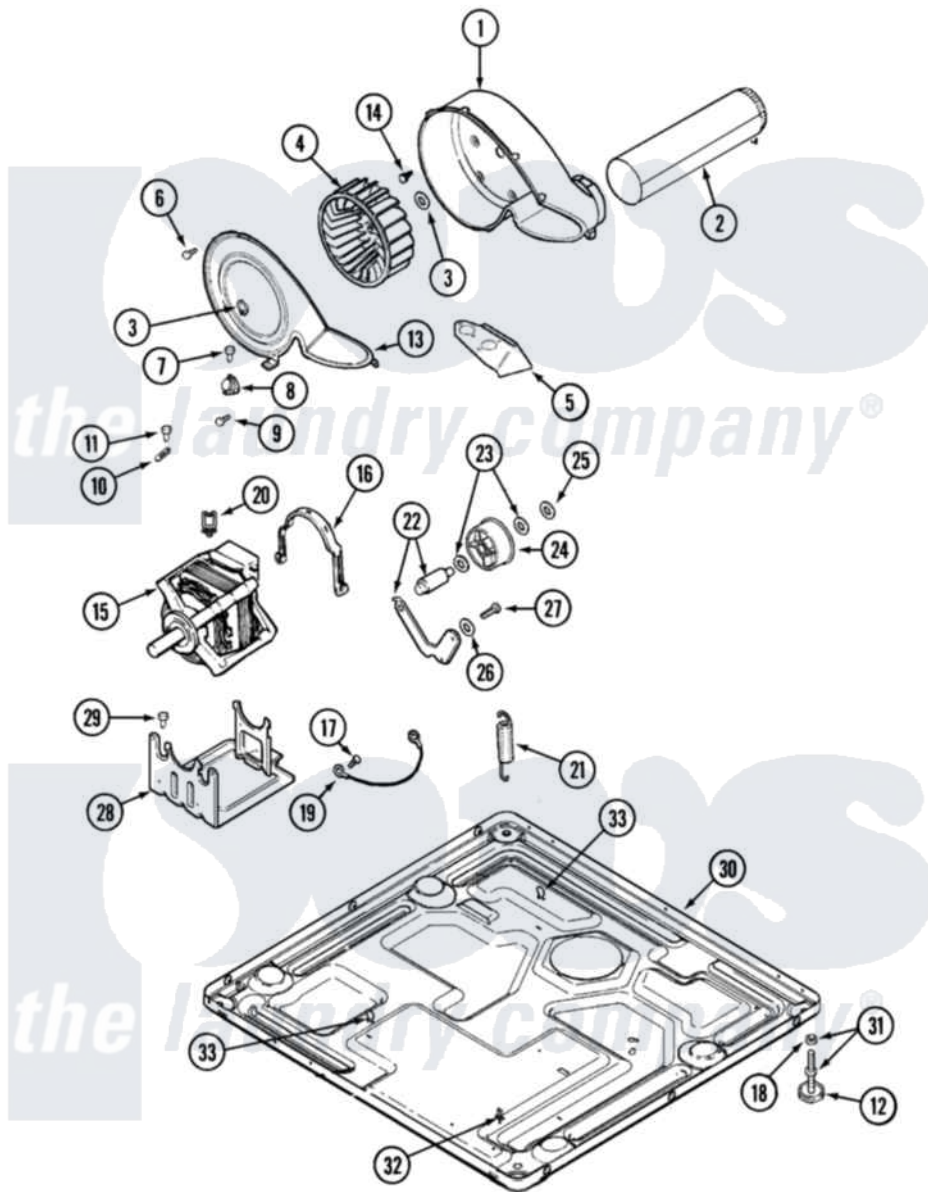

# Maytag MDE16CSDYW 08 - MOTOR DRIVE

Maytag Commercial Maytag MDE16CSDYW Dryer Parts Parts Diagram 08 - MOTOR DRIVE  
 Click on the part number to view part

Item	Original Part Number	Replaced By	Status	Part Description
001	<a href="#">33001789</a>			Housing, Blower
002	<a href="#">22001995</a>			Screw Note: Screw, Tumbler Front And Shroud
"	<a href="#">33001800</a>			Duct Assembly, Exhaust
003	410233	<a href="#">9703438</a>		Ring-Retrn
004	<a href="#">33002797</a>			Wheel, Blower
005	<a href="#">33001837</a>			Cover, Thermostat
006	33001855	<a href="#">33002917</a>		Screw, No.10-16
007	<a href="#">Y313561</a>			Screw---NA
008	<a href="#">303392</a>			Thermostat, Cycling
"	<a href="#">306967</a>			Thermostat, Multi-Temp Part Not Used Mde26ct-MN Only
"	<a href="#">33001306</a>			Wire Harness, Thermostats
009	22001996	<a href="#">3370225</a>		Screw
010	<a href="#">33001762</a>			Fuse, Thermal
011	NLA		Not Available	SCREW, THERMAL CUT-OFF
012	<a href="#">Y314137</a>			Foot, Rubber