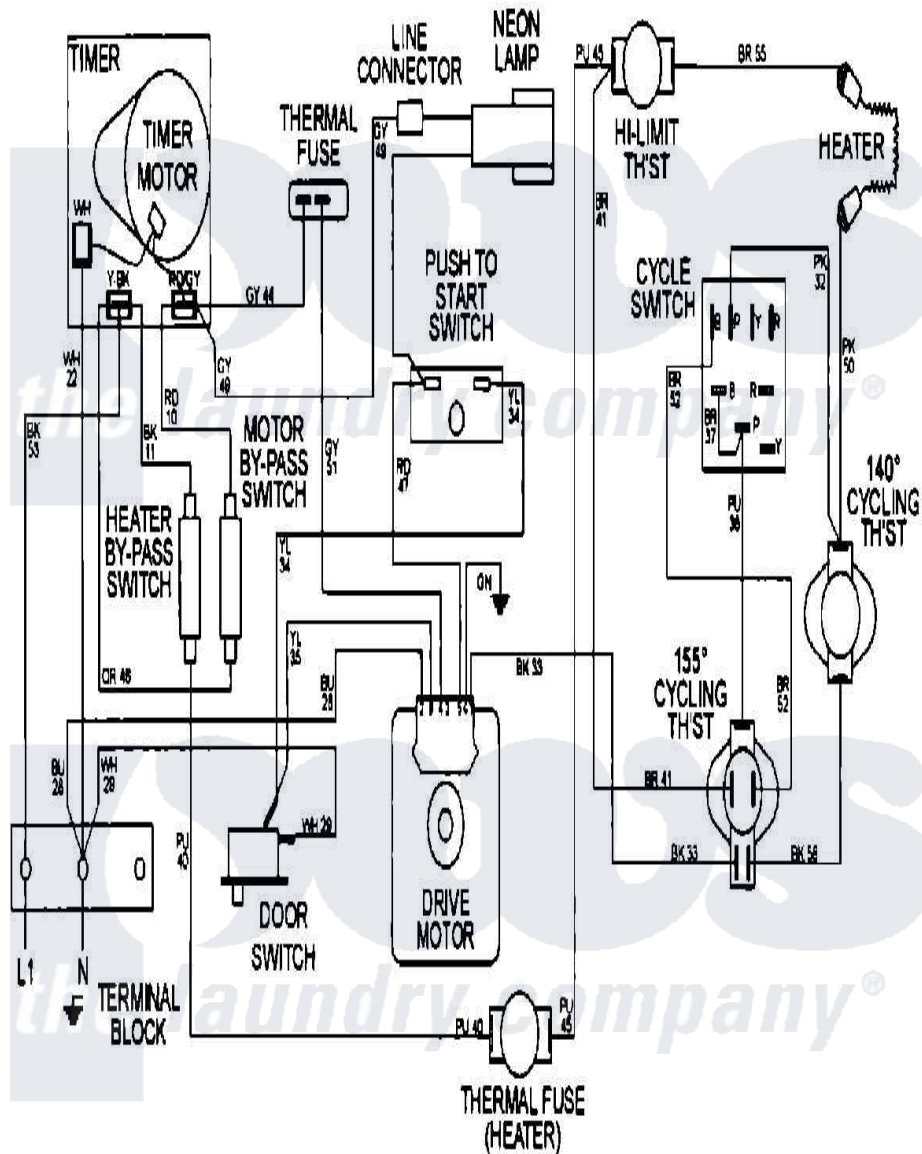

Maytag MDE16CSDYW 09 - WIRING INFORMATION

Maytag [Commercial Maytag MDE16CSDYW Dryer Parts](#) Parts Diagram 09 - WIRING INFORMATION
 Click on the part number to view part

Item	Original Part Number	Replaced By	Status	Part Description
001	NLA		Not Available	WIRING INFORMATION