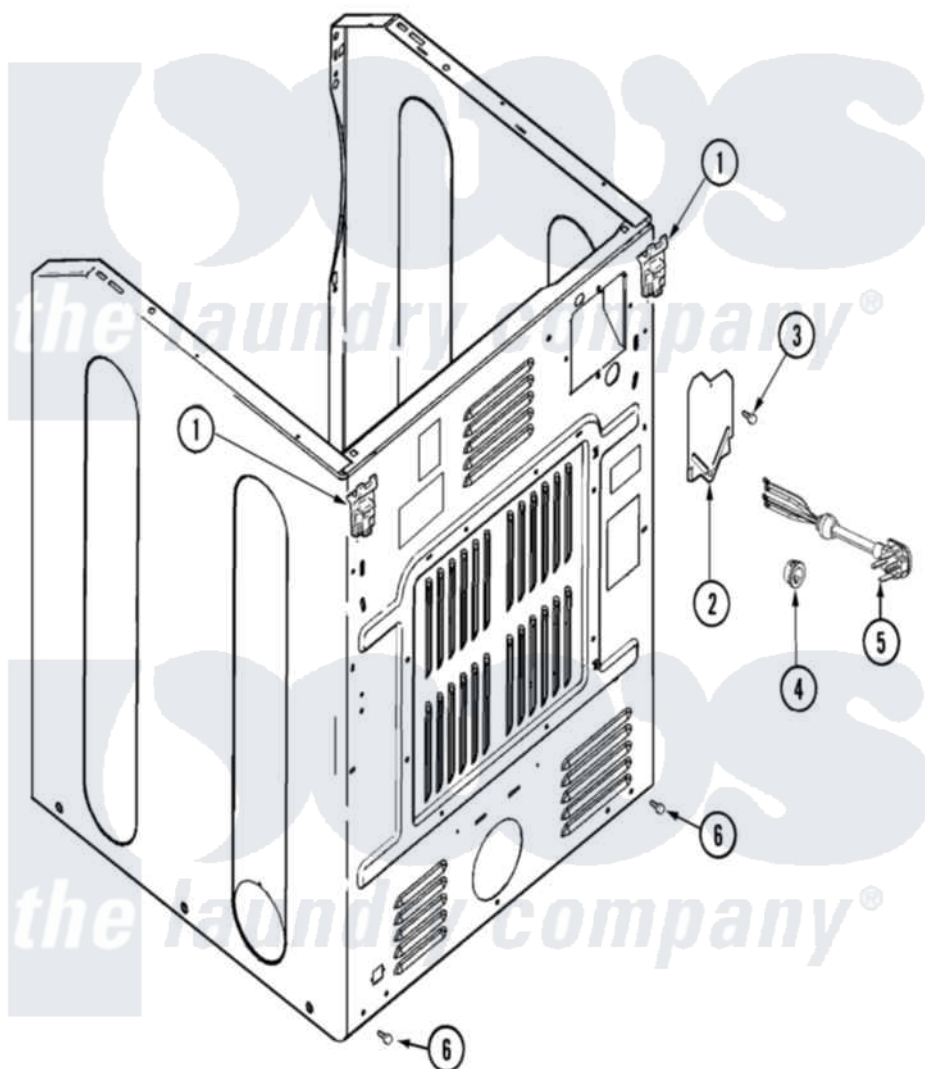

# Maytag MDE16CSDZW 05 - CABINET-REAR

Maytag [Commercial Maytag MDE16CSDZW Dryer Parts](#) Parts Diagram 05 - CABINET-REAR  
 Click on the part number to view part

Item	Original Part Number	Replaced By	Status	Part Description
001	<a href="#">22001995</a>			Screw Note: Screw, Tumbler Front And Shroud
"	<a href="#">22004095</a>			Hinge, Plastic
002	<a href="#">33001795</a>			Cover, Terminal Block
003	<a href="#">33002190</a>			SCrew, C BraCe, BraCket, Cabinet
"	<a href="#">Y912873</a>			Screw, Terminal Block Bracket
004	<a href="#">33002157</a>			Grommet
005	<a href="#">22004502</a>			Clamp, Power Cord
"	<a href="#">33001425</a>			Locknut, Eared For Canadian
"	<a href="#">33002258</a>			Clamp, Power Cord
"	<a href="#">33002260</a>			Nut, Power Cord Clamp
"	<a href="#">33002916</a>			Power Cord, Canadian 240V
006	<a href="#">22001995</a>			Screw Note: Screw, Tumbler Front And Shroud