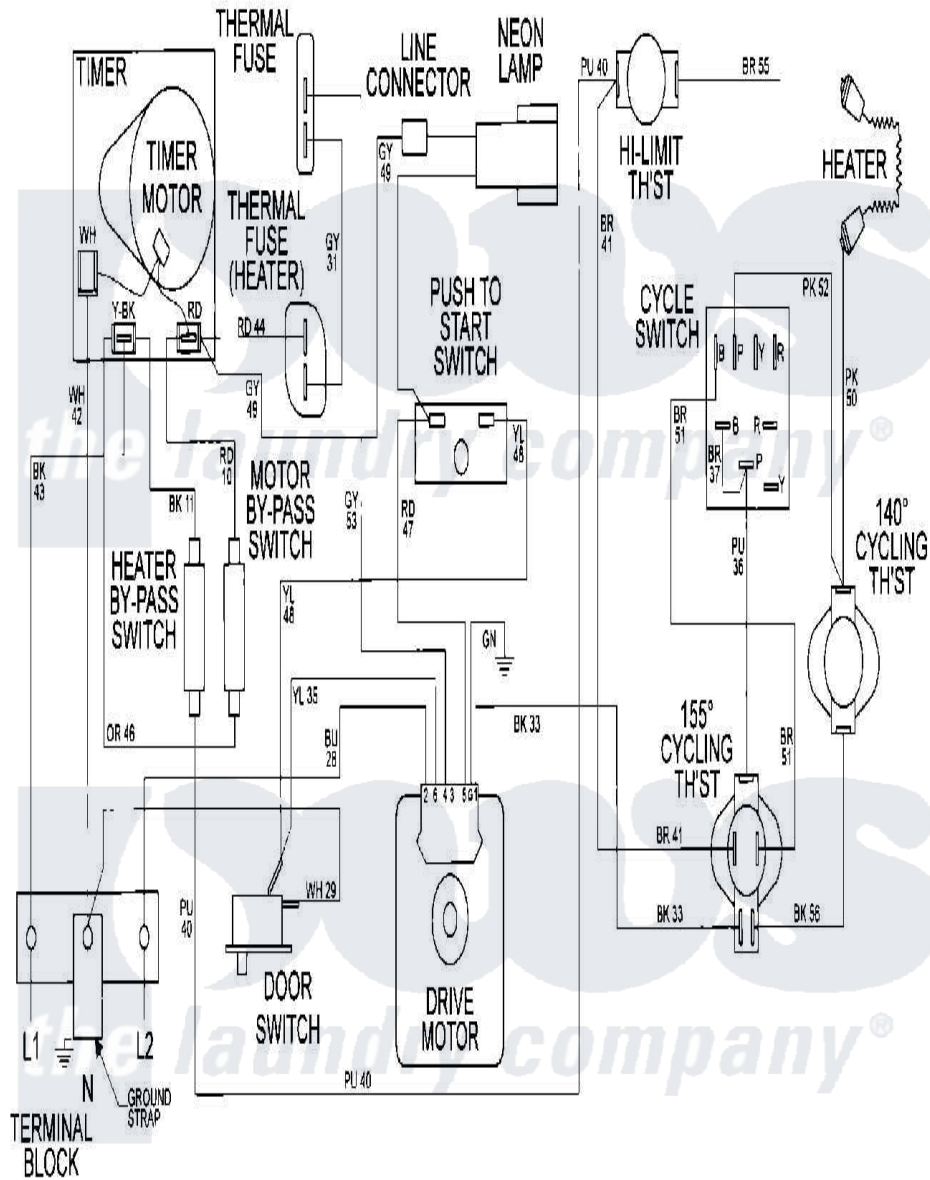

Maytag MDE16CSDZW 09 - WIRING INFORMATION

Maytag [Commercial Maytag MDE16CSDZW Dryer Parts](#) Parts Diagram 09 - WIRING INFORMATION
 Click on the part number to view part

Item	Original Part Number	Replaced By	Status	Part Description
001	NLA		Not Available	WIRING INFORMATION