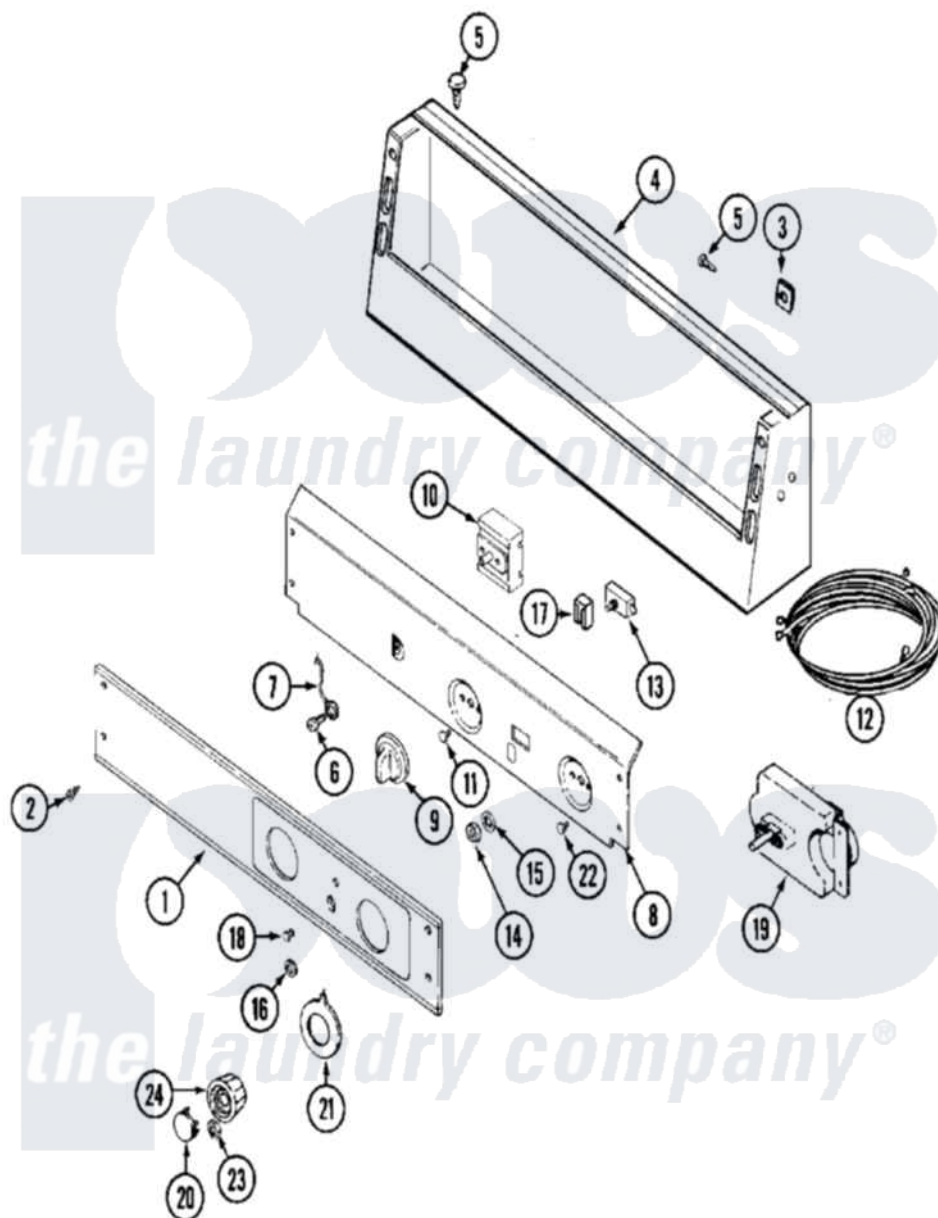

Maytag MDE16MNAGW 01 - CONTROL PANEL

Maytag [Commercial Maytag MDE16MNAGW Dryer Parts](#) Parts Diagram 01 - CONTROL PANEL
 Click on the part number to view part

Item	Original Part Number	Replaced By	Status	Part Description
001	33001967			Panel, Control
002	215506			Screw, Control Panel Overlay
003	215003			Fastener, Panel And Bracket
004	33001957			Console
005	22001996	3370225		Screw
006	211252			Screw, Ground Wire
007	205810			Wire, Ground
008	33001968			Bracket, Back
009	306938			Knob, Selector Switch
010	307237	W10327105		Switch, Cycle Selection
"	33002276			Switch, Cycle Selector
011	Y313588	488234		Screw 8-32 X 1/4
012	33001969			Wire Harness, Main
"	33002241			Wire Harness, Main
"	33002242			Wire Harness, Main
"	NLA		Not Available	WIRE HARNESS, MAIN

013	306940	W10149462	Switch, Push-To-Start
014	Y312706	422617	Nut
015	312751		Lockwasher, Start Switch
016	Y312702		Knurled Nut, Start Switch
017	204075	Not Available	PILOT LAMP (DG MODELS ONLY)
"	22001365	W10139459	Lamp-Indicator 230 V.
018	215564		Lens, Indicator Light
019	305214		Timer
"	Y305758		Timer 240-50
020	314723	W10133501	Cap, Knob
021	33001500		Dial, Timer Indicator
022	Y313588	488234	Screw 8-32 X 1/4
023	312273		Nut, Control Knob
024	314724		Knob For Timer
025	16009021		Manual, Service-No Refund