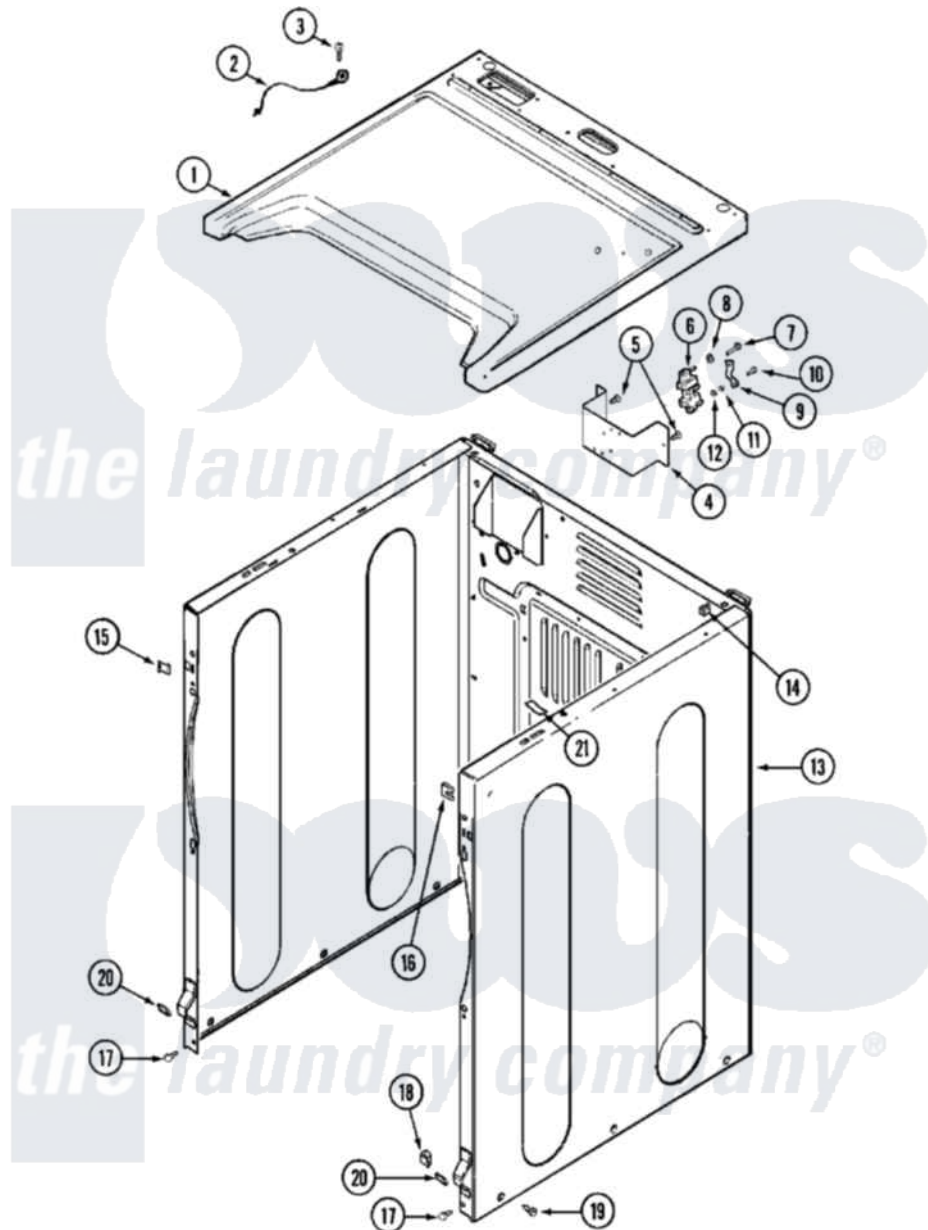

# Maytag MDE16MNAGW 02 - CABINET-FRONT

Maytag Commercial Maytag MDE16MNAGW Dryer Parts Parts Diagram 02 - CABINET-FRONT  
 Click on the part number to view part

Item	Original Part Number	Replaced By	Status	Part Description
001	<a href="#">33001896</a>			Cover, Top
"	<a href="#">33002631</a>			Cover, Top
002	<a href="#">205810</a>			Wire, Ground
003	<a href="#">211252</a>			Screw, Ground Wire
004	NLA		Not Available	BRACKET, TERMINAL BLOCK---NA
005	<a href="#">22001995</a>			Screw Note: Screw, Tumbler Front And Shroud
006	<a href="#">33001244</a>			Block, Terminal
"	<a href="#">33002106</a>			Shield, Terminal Block
007	<a href="#">Y312209</a>	<a href="#">W10001200</a>		Screw
008	<a href="#">Y311270</a>			Washer, Terminal Block
009	<a href="#">Y312184</a>			Strap, Grounding
010	NLA		Not Available	SCREW, GROUND STRAP
011	<a href="#">311484</a>	<a href="#">112432</a>		Nut
012	<a href="#">311093</a>			Washer, Terminal Connection
013	NLA		Not Available	CABINET (WHT)

"	NLA	Not Available	CABINET ASSY (WHT-AS PK)
014	310933	<a href="#">33002194</a>	Nut, Speed
015	<a href="#">22002049</a>		Clip Note: Clip, Front Panel
016	213280	<a href="#">204439</a>	Screw And Fstner Assembly
017	<a href="#">22001995</a>		Screw Note: Screw, Tumbler Front And Shroud
018	<a href="#">Y310376</a>		Clip, Door Switch Harness
019	<a href="#">213007</a>		Xfor Cabinet See Cabinet, Back
"	22003409	<a href="#">213007</a>	Xfor Cabinet See Cabinet, Back
020	<a href="#">22002239</a>		Clip, Front Panel
021	<a href="#">33001836</a>		Strap, Top Cover Support