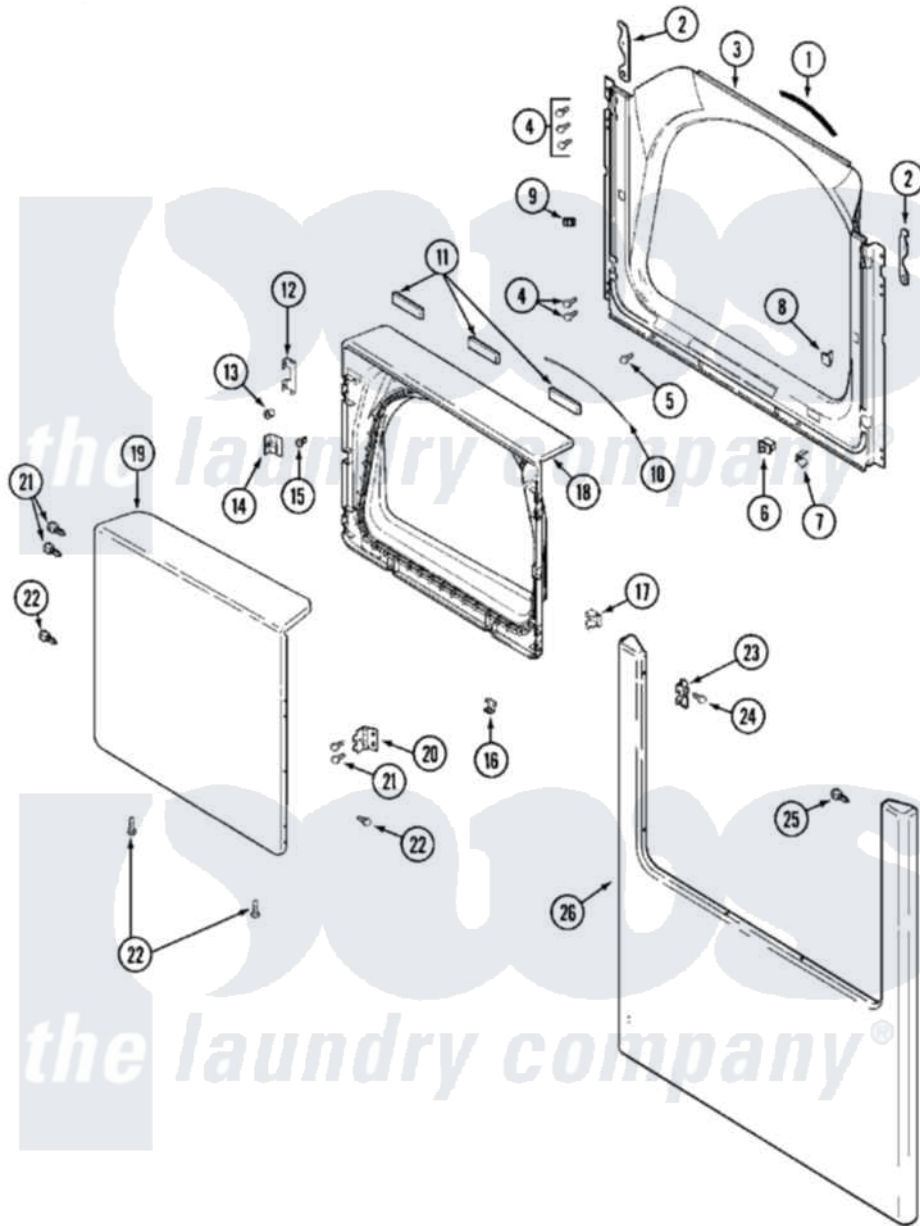

Maytag MDE16MNAGW 03 - DOOR

Maytag [Commercial Maytag MDE16MNAGW Dryer Parts](#) Parts Diagram 03 - DOOR
 Click on the part number to view part

Item	Original Part Number	Replaced By	Status	Part Description
001	33001767			Seal, Shroud
002	22002247	33002597		Hook, Security
003	33001900			Shroud
"	33001954			Shroud
004	22001995			Screw Note: Screw, Tumbler Front And Shroud
005	33001768			Screw, Shroud Note: Screw, Shroud And Outlet Duct
006	33001509	W10169313		Switch-Dor
"	33002167			Switch, Door
"	33002239			Switch, Door
007	33001760			Bracket, Hinge
008	NLA		Not Available	PLUG, DOOR CATCH
009	Y304578	LA-1003		Door Catch Kit
010	33002094			Seal, Door
011	33001268		Not Available	PAD, DOOR
012	22002038			Clip, Door

013	33001771		Bushing, Inner Door
014	33001793		Bracket, Strike
015	33001761		Strike, Door
016	22002039		Clip, Door
017	33001763		Plug, Inner Door
018	22002039		Clip, Door
"	22002063		Screw No.8-18AB Wafer Head
"	33001899		Door, Inner
019	33001904		Door, Outer
020	33001759		Hinge, Door
021	22002062	98006631	Screw
022	22002063		Screw No.8-18AB Wafer Head
023	33001764		Cover, Hinge Hole
024	33001846		Screw, Hinge Hole Cover
025	22002243		Screw, Front Panel And Hinge
"	22002244		Clip, Grounding
026	213280	204439	Screw And Fstner Assembly
"	22002239		Clip, Front Panel
"	33001901		Panel, Front