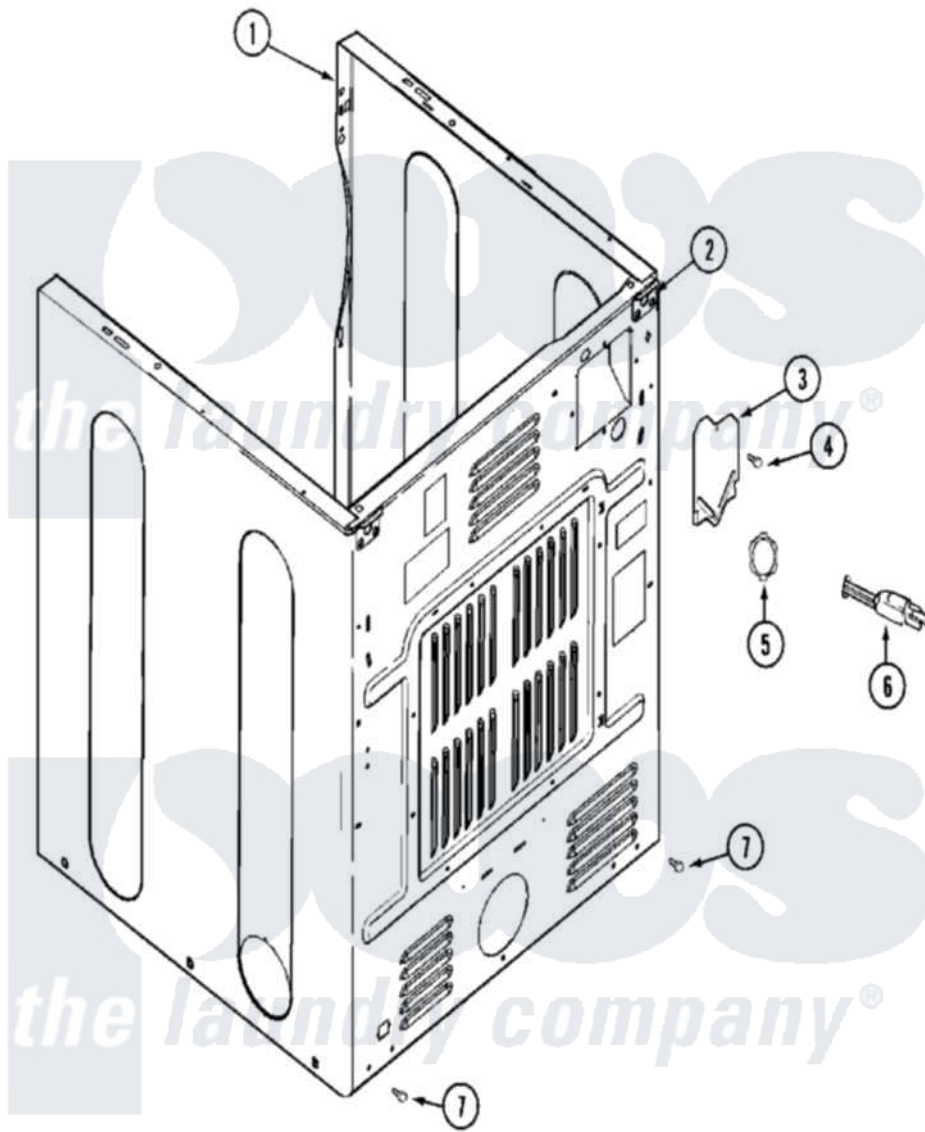

Maytag MDE16MNAGW 04 - CABINET-REAR

Maytag [Commercial Maytag MDE16MNAGW Dryer Parts](#) Parts Diagram 04 - CABINET-REAR
 Click on the part number to view part

Item	Original Part Number	Replaced By	Status	Part Description
001	NLA		Not Available	CABINET (WHT)
002	22001995			Screw Note: Screw, Tumbler Front And Shroud
"	22003367	22004095		Hinge, Plastic
"	NLA		Not Available	BRACKET, CABINET HINGE
003	33001795			Cover, Terminal Block
004	22001995			Screw Note: Screw, Tumbler Front And Shroud
"	Y912873			Screw, Terminal Block Bracket
005	33001425			Locknut, Eared For Canadian
006	305168	33002916		Power Cord, Canadian 240V
007	22001995			Screw Note: Screw, Tumbler Front And Shroud