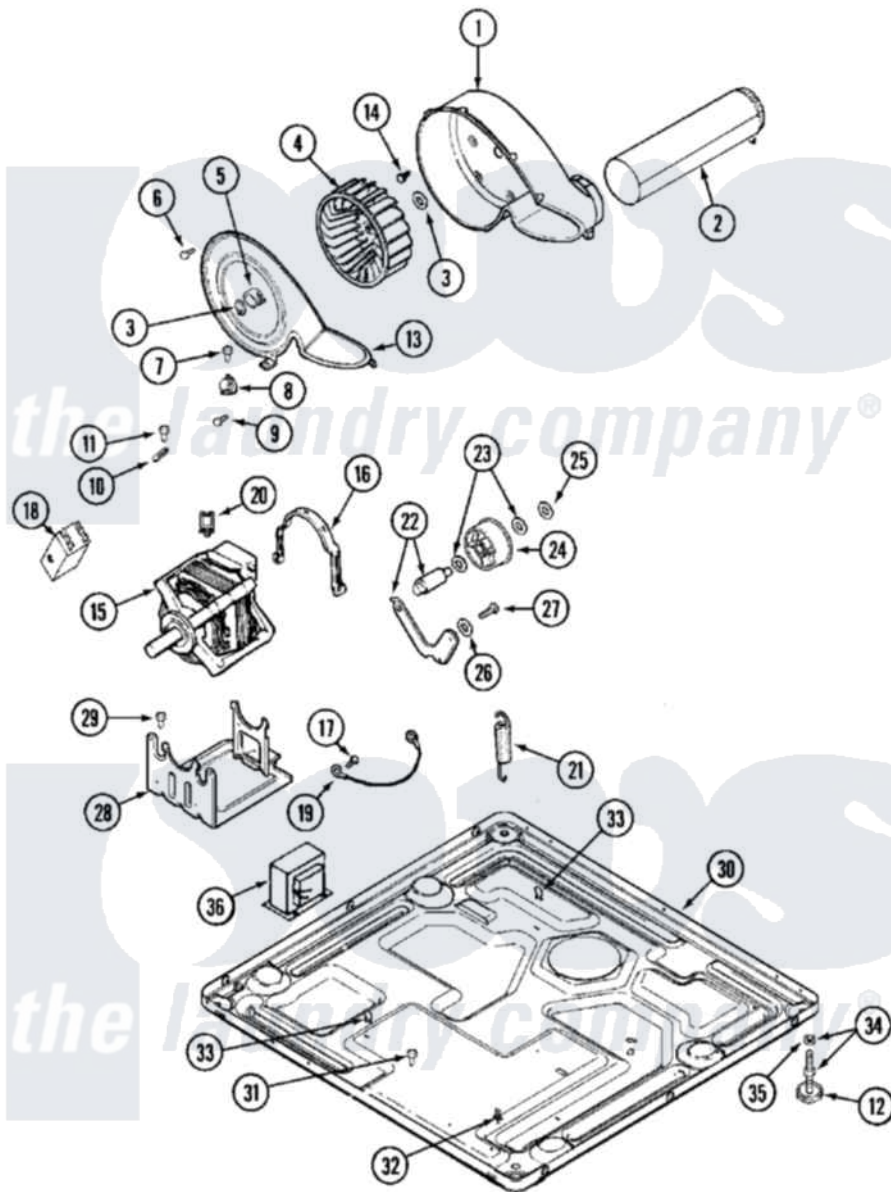

# Maytag MDE16MNAGW 06 - MOTOR DRIVE

Maytag Commercial Maytag MDE16MNAGW Dryer Parts Parts Diagram 06 - MOTOR DRIVE  
 Click on the part number to view part

Item	Original Part Number	Replaced By	Status	Part Description
001	<a href="#">33001789</a>			Housing, Blower
002	<a href="#">22001995</a>			Screw Note: Screw, Tumbler Front And Shroud
"	<a href="#">33001800</a>			Duct Assembly, Exhaust
003	410233	<a href="#">9703438</a>		Ring-Retrn
004	<a href="#">33001790</a>			Wheel, Blower
"	<a href="#">33002797</a>			Wheel, Blower
005	<a href="#">312967</a>			Clamp, Blower Housing
006	33001855	<a href="#">33002917</a>		Screw, No.10-16
007	<a href="#">Y313561</a>			Screw----NA
008	<a href="#">303392</a>			Thermostat, Cycling
"	<a href="#">306967</a>			Thermostat, Multi-Temp Part Not Used Mde26ct-MN Only
"	<a href="#">33001306</a>			Wire Harness, Thermostats
009	22001996	<a href="#">3370225</a>		Screw
010	<a href="#">33001762</a>			Fuse, Thermal
011	NLA		Not Available	SCREW, THERMAL CUT-OFF