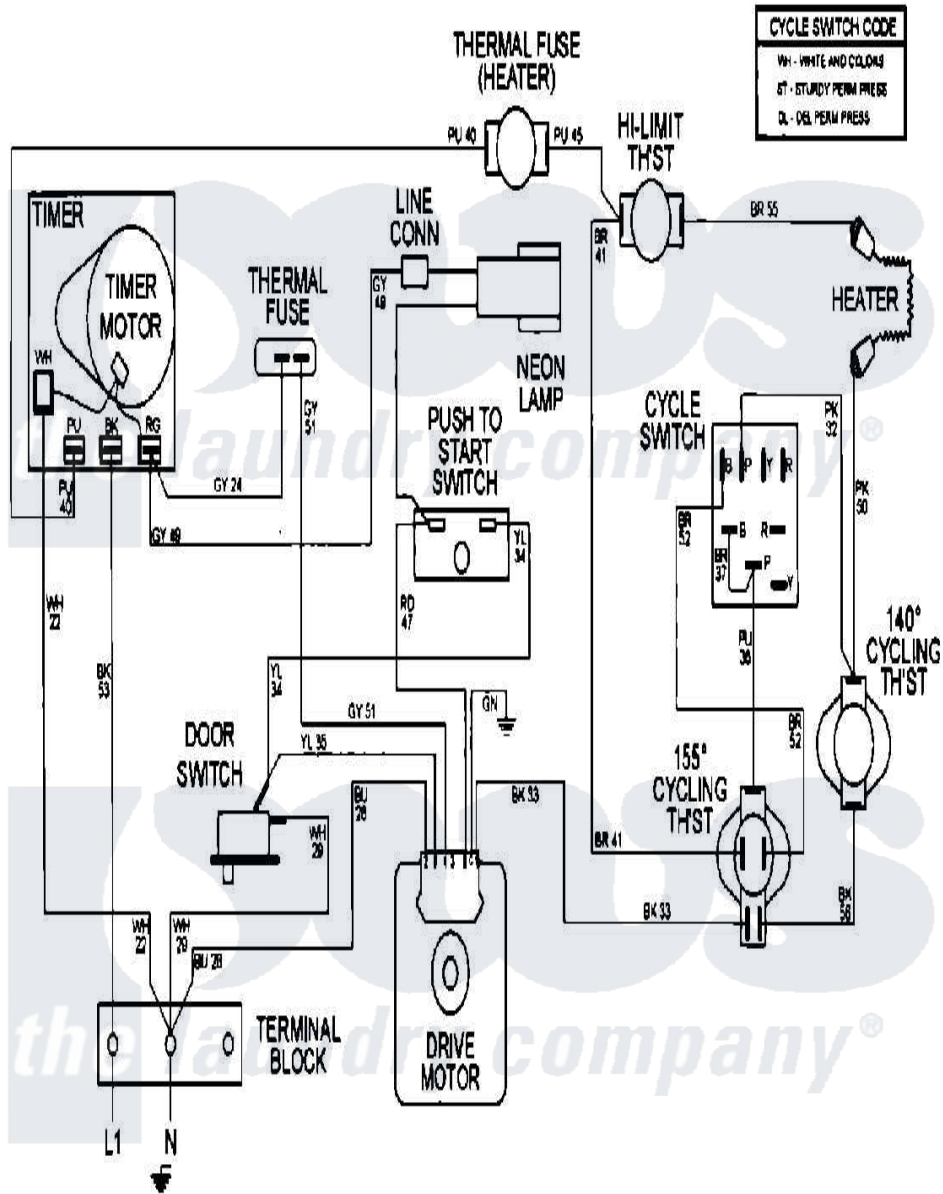

# Maytag MDE16MNAGW 07 - WIRING INFORMATION

Maytag [Commercial Maytag MDE16MNAGW Dryer Parts](#) Parts Diagram 07 - WIRING INFORMATION  
 Click on the part number to view part

Item	Original Part Number	Replaced By	Status	Part Description
001	NLA		Not Available	WIRING INFORMATION