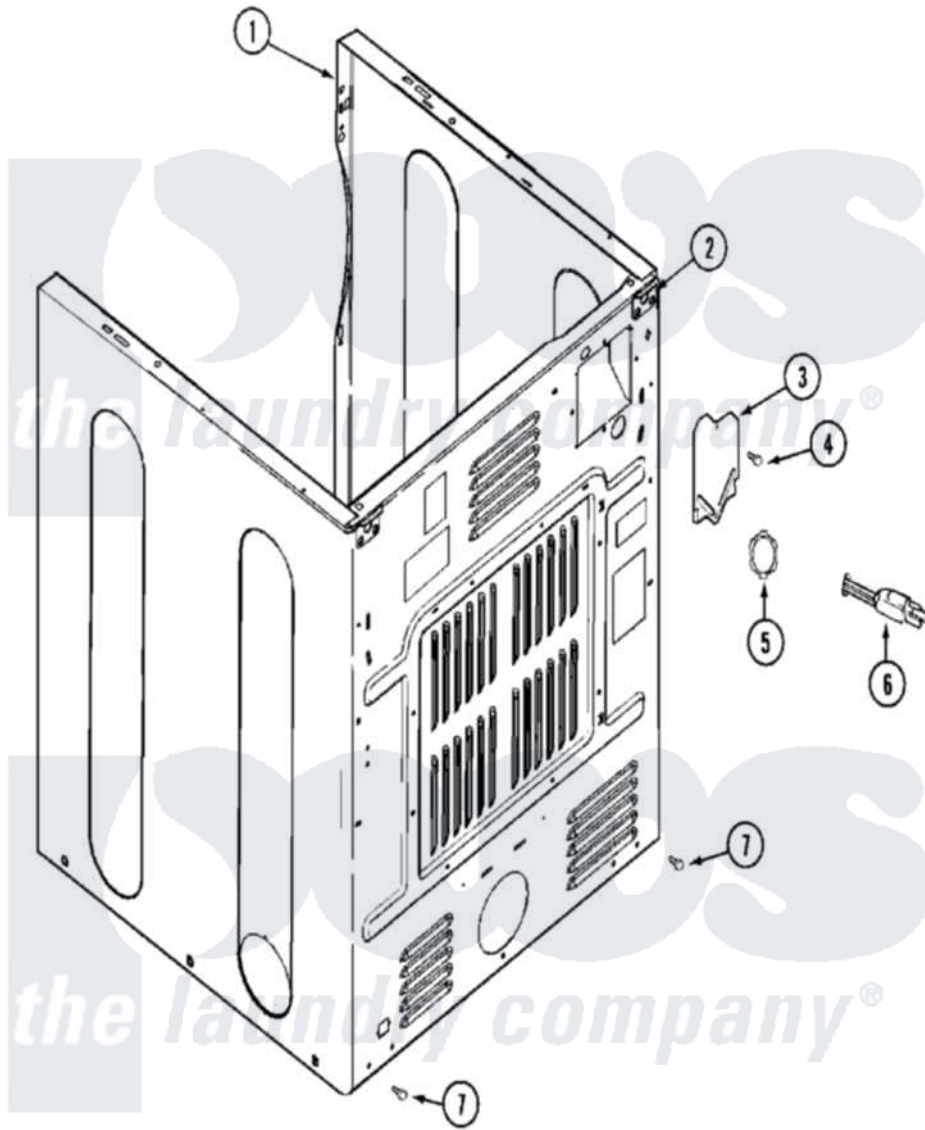

Maytag MDE16MNAYW 04 - CABINET-REAR

Maytag [Commercial Maytag MDE16MNAYW Dryer Parts](#) Parts Diagram 04 - CABINET-REAR
 Click on the part number to view part

Item	Original Part Number	Replaced By	Status	Part Description
001	NLA		Not Available	CABINET (WHT)
002	22001995			Screw Note: Screw, Tumbler Front And Shroud
"	22003367	22004095		Hinge, Plastic
"	NLA		Not Available	BRACKET, CABINET HINGE
003	33001795			Cover, Terminal Block
004	22001995			Screw Note: Screw, Tumbler Front And Shroud
"	Y912873			Screw, Terminal Block Bracket
005	33001425			Locknut, Eared For Canadian
006	305168	33002916		Power Cord, Canadian 240V
007	22001995			Screw Note: Screw, Tumbler Front And Shroud