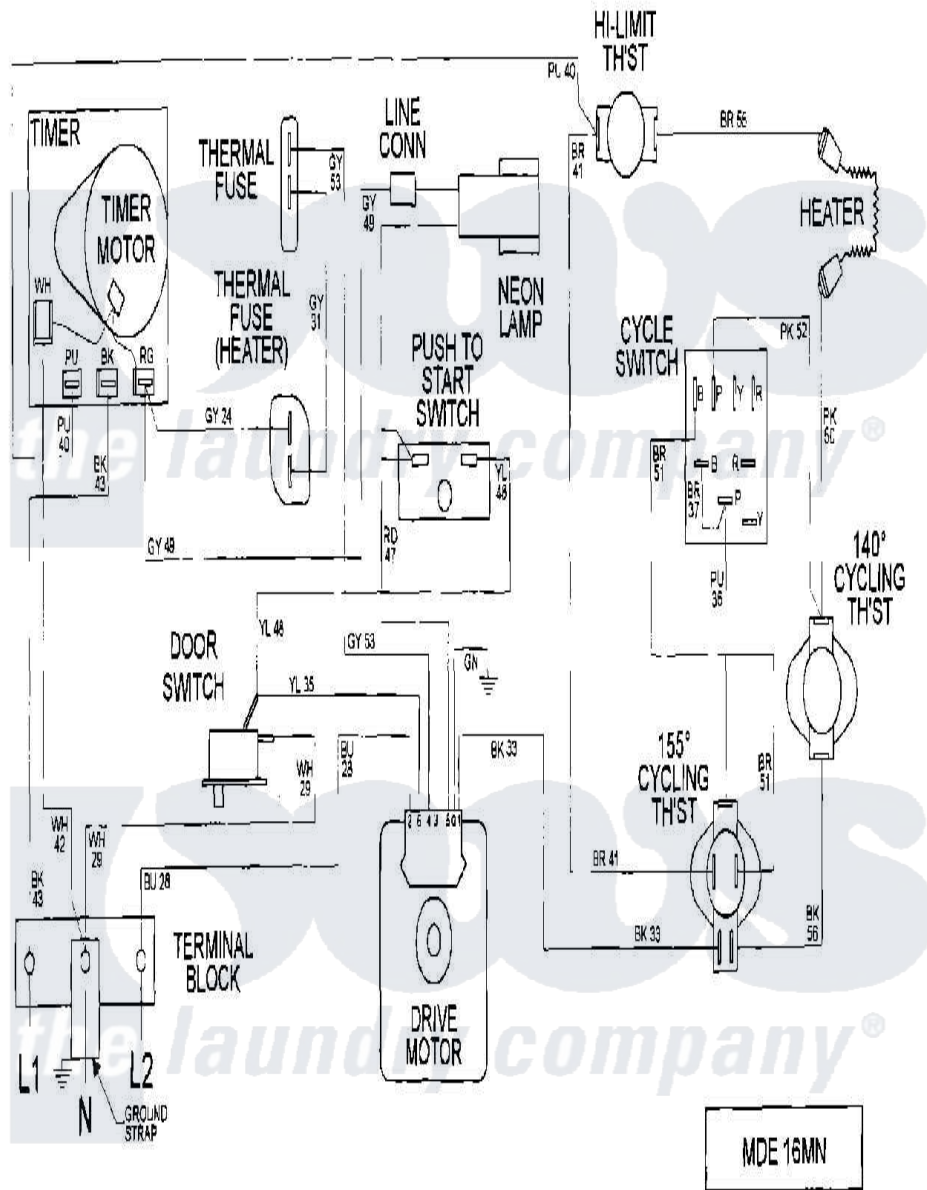

Maytag MDE16MNAYW 07 - WIRING INFORMATION

MDE 16MN

Maytag [Commercial Maytag MDE16MNAYW Dryer Parts](#) Parts Diagram 07 - WIRING INFORMATION
 Click on the part number to view part

Item	Original Part Number	Replaced By	Status	Part Description
001	NLA		Not Available	WIRING INFORMATION