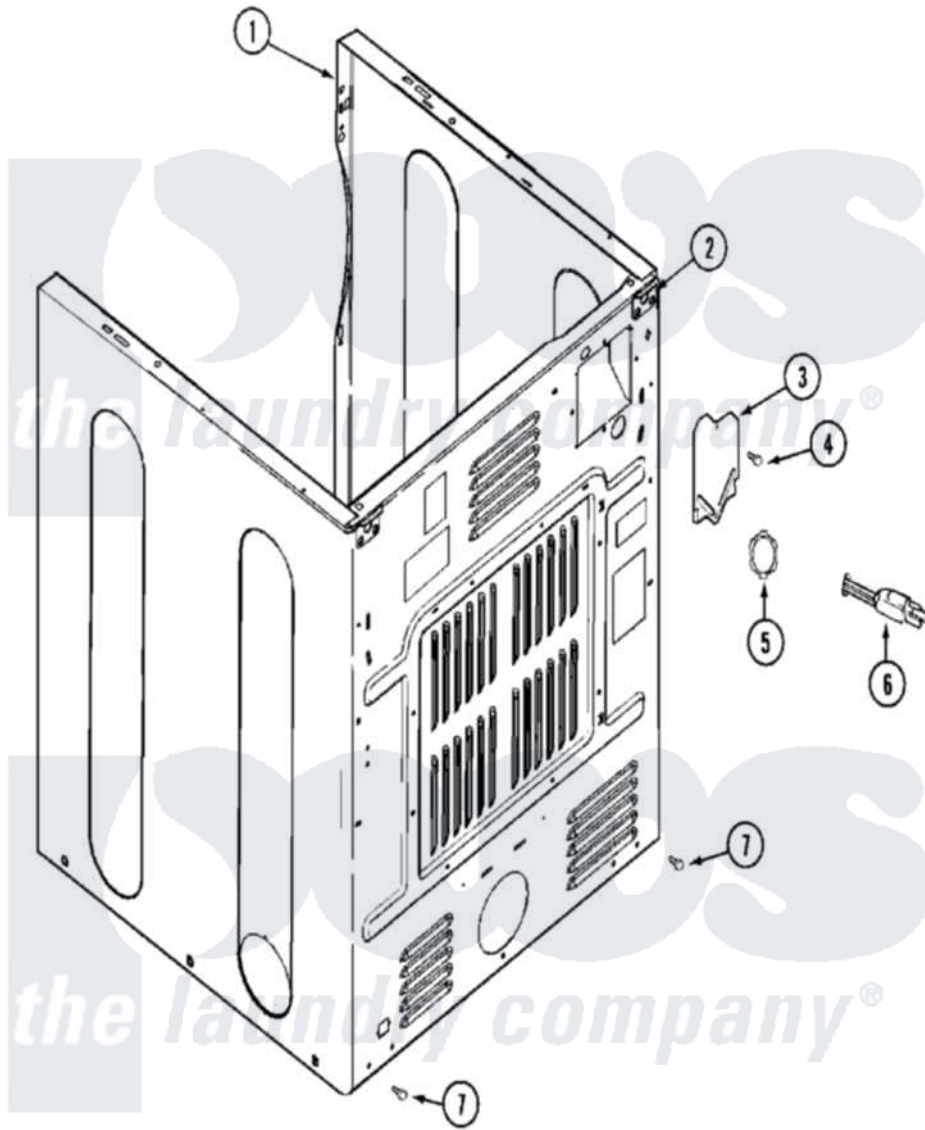

Maytag MDE16MNAZW 04 - CABINET-REAR

Maytag [Commercial Maytag MDE16MNAZW Dryer Parts](#) Parts Diagram 04 - CABINET-REAR
 Click on the part number to view part

Item	Original Part Number	Replaced By	Status	Part Description
001	NLA		Not Available	CABINET (WHT)
002	22001995			Screw Note: Screw, Tumbler Front And Shroud
"	22003367	22004095		Hinge, Plastic
"	NLA		Not Available	BRACKET, CABINET HINGE
003	33001795			Cover, Terminal Block
004	22001995			Screw Note: Screw, Tumbler Front And Shroud
"	Y912873			Screw, Terminal Block Bracket
005	33001425			Locknut, Eared For Canadian
006	305168	33002916		Power Cord, Canadian 240V
007	22001995			Screw Note: Screw, Tumbler Front And Shroud