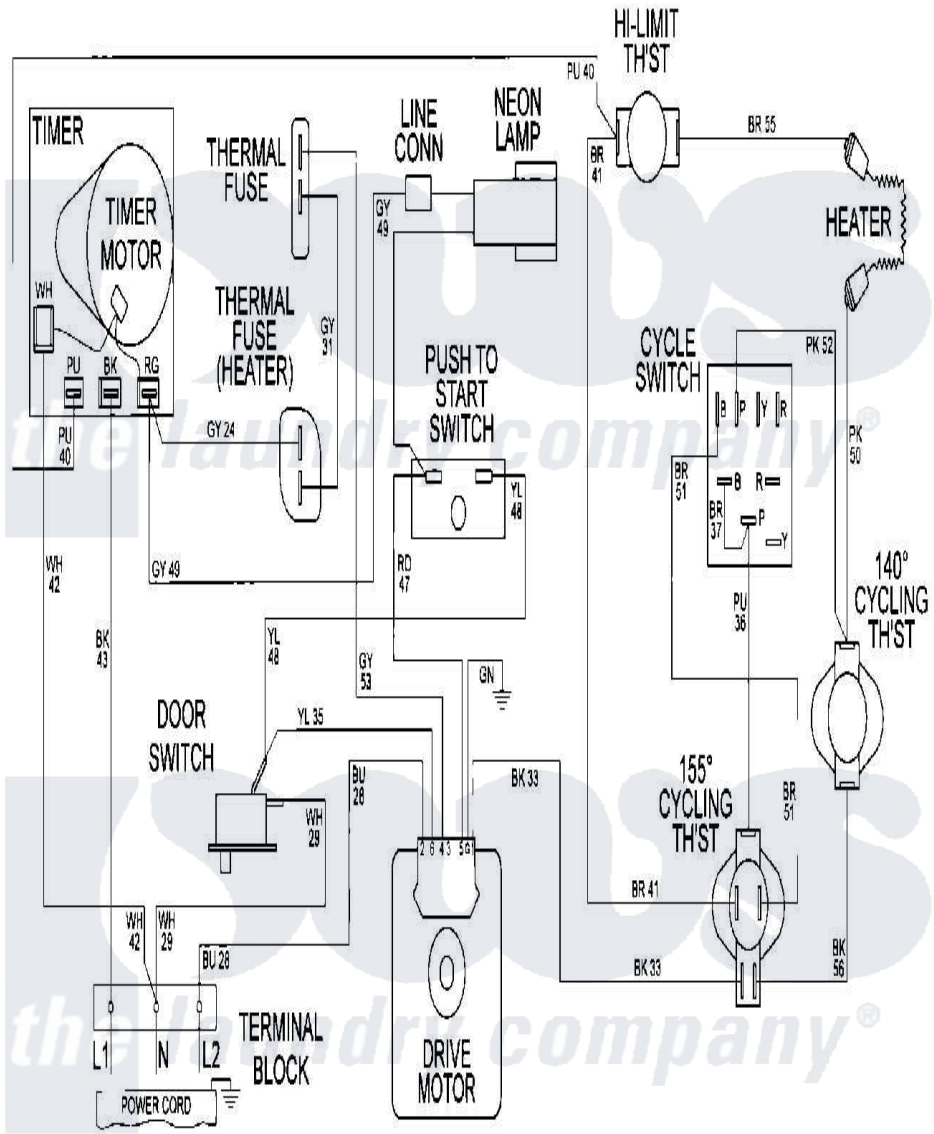

Maytag MDE16MNAZW 07 - WIRING INFORMATION

Maytag [Commercial Maytag MDE16MNAZW Dryer Parts](#) Parts Diagram 07 - WIRING INFORMATION
 Click on the part number to view part

Item	Original Part Number	Replaced By	Status	Part Description
001	NLA		Not Available	WIRING INFORMATION