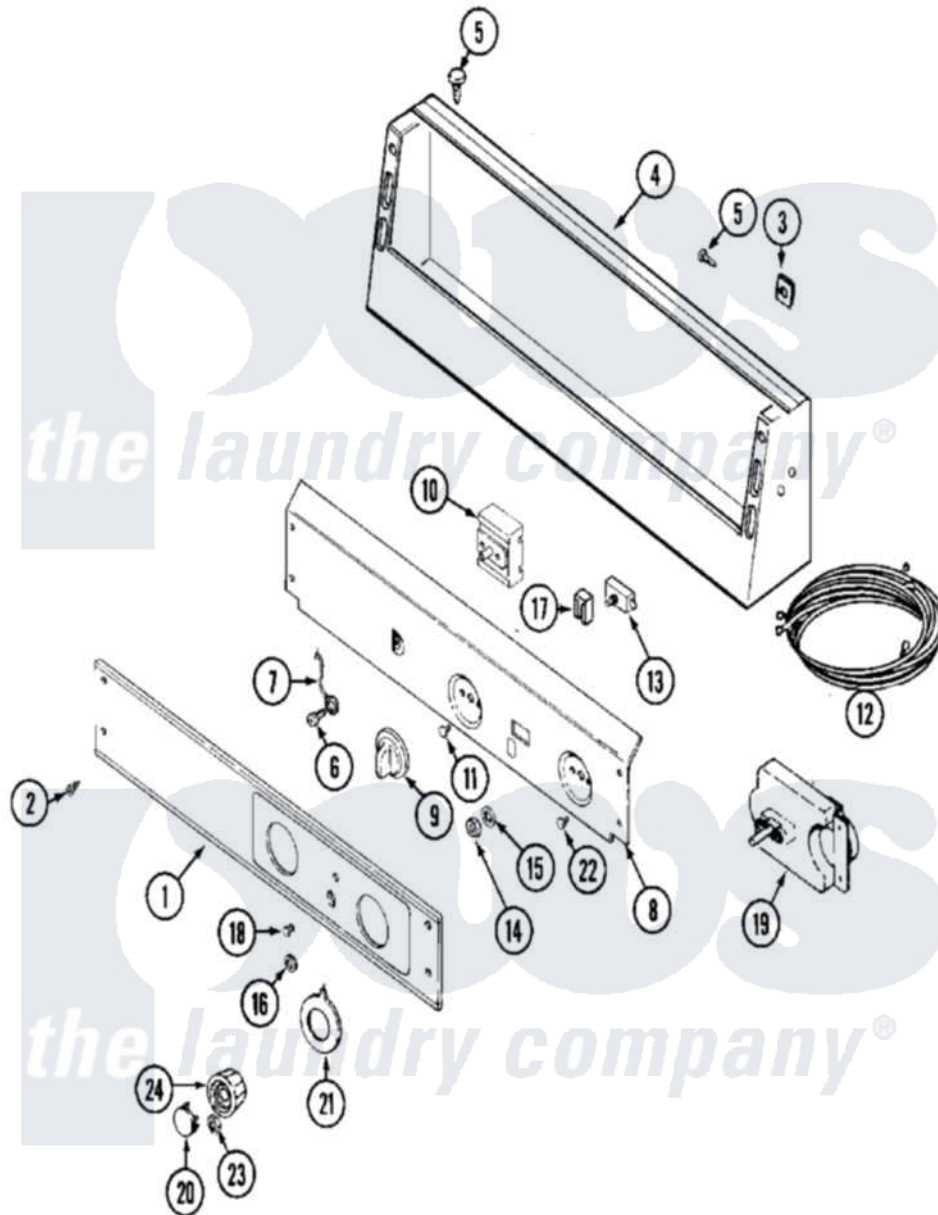

Maytag MDE16MNDGW 01 - CONTROL PANEL

Maytag [Commercial Maytag MDE16MNDGW Dryer Parts](#) Parts Diagram 01 - CONTROL PANEL
 Click on the part number to view part

Item	Original Part Number	Replaced By	Status	Part Description
001	33002937			Facia - MN
002	215506			Screw, Control Panel Overlay
003	215003			Fastener, Panel And Bracket
004	22003101			Console
005	22001996	3370225		Screw
006	211252			Screw, Ground Wire
007	205810			Wire, Ground
008	33002524			Bracket, Back
009	306938			Knob, Selector Switch
010	307237	W10327105		Switch, Cycle Selection
"	33002276			Switch, Cycle Selector
011	Y313588	488234		Screw 8-32 X 1/4
012	33002241			Wire Harness, Main
"	33002242			Wire Harness, Main
013	306940	W10149462		Switch, Push-To-Start
014	Y312706	422617		Nut

015	312751		Lockwasher, Start Switch
016	Y312702		Knurled Nut, Start Switch
017	22001365	W10139459	Lamp-Indicator 230 V.
"	33002798	Y303703	Pilot Light
018	215564		Lens, Indicator Light
019	305214		Timer
"	Y305758		Timer 240-50
020	314723	W10133501	Cap, Knob
021	33001500		Dial, Timer Indicator
022	Y313588	488234	Screw 8-32 X 1/4
023	312273		Nut, Control Knob
024	314724		Knob For Timer
025	16009021		Manual, Service-No Refund
"	33002671		Use And Care Manual
"	33002712	Not Available	MANUAL, OWNERS