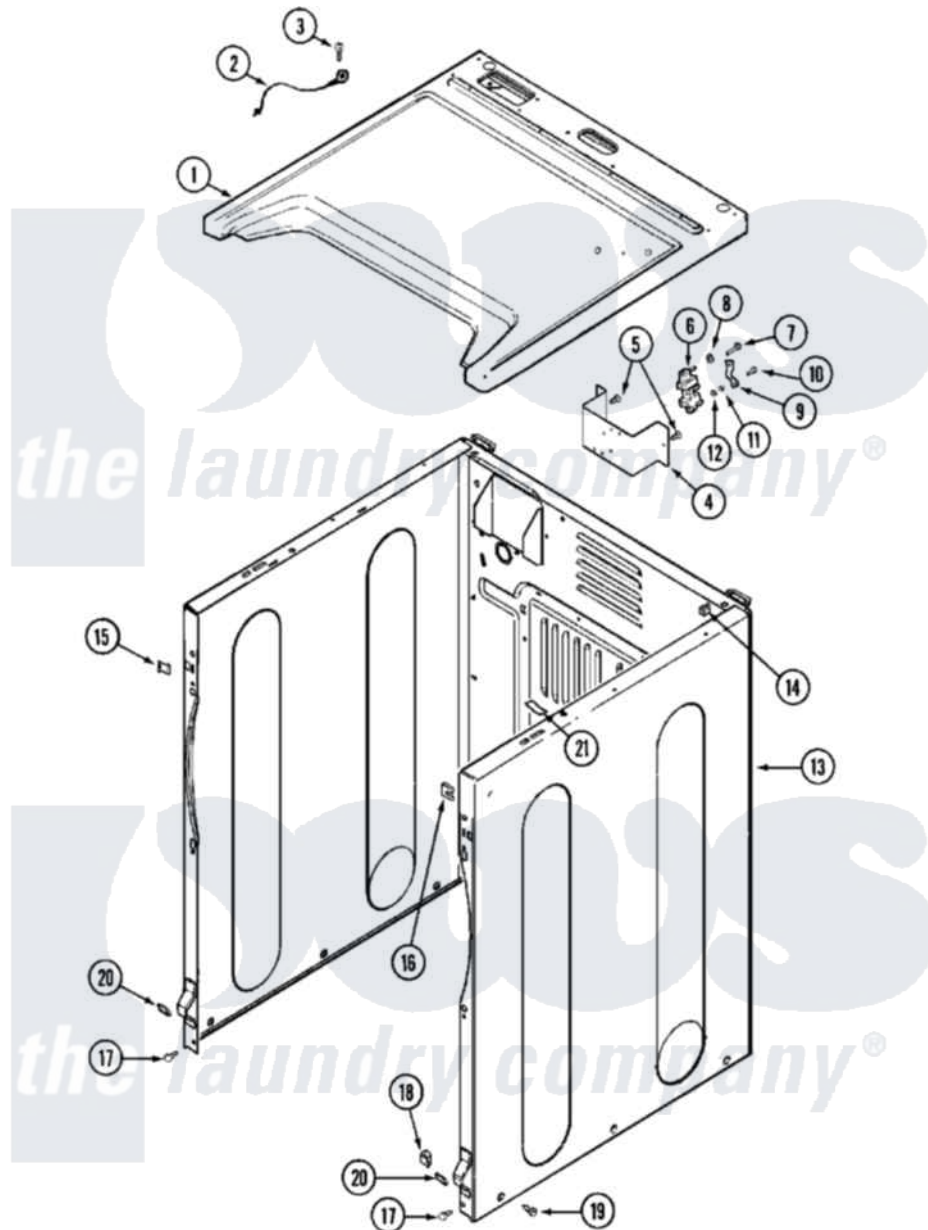

# Maytag MDE16MNDGW 02 - CABINET-FRONT

Maytag Commercial Maytag MDE16MNDGW Dryer Parts Parts Diagram 02 - CABINET-FRONT  
 Click on the part number to view part

Item	Original Part Number	Replaced By	Status	Part Description
001	<a href="#">33002631</a>			Cover, Top
002	<a href="#">205810</a>			Wire, Ground
003	<a href="#">211252</a>			Screw, Ground Wire
004	NLA		Not Available	BRACKET, TERMINAL BLOCK---NA
005	<a href="#">22001995</a>			Screw Note: Screw, Tumbler Front And Shroud
006	<a href="#">33001244</a>			Block, Terminal
"	<a href="#">33002106</a>			Shield, Terminal Block
"	<a href="#">33002259</a>			Block, Terminal
007	<a href="#">Y312209</a>	<a href="#">W10001200</a>		Screw
008	<a href="#">Y311270</a>			Washer, Terminal Block
009	<a href="#">Y312184</a>			Strap, Grounding
010	NLA		Not Available	SCREW, GROUND STRAP
011	<a href="#">311484</a>	<a href="#">112432</a>		Nut
012	<a href="#">311093</a>			Washer, Terminal Connection
013	NLA		Not Available	CABINET ASSY (WHT-AS)

Q13	NLA	Not Available	PK)
014	310933	<a href="#">33002194</a>	Nut, Speed
015	<a href="#">22002049</a>		Clip Note: Clip, Front Panel
016	213280	<a href="#">204439</a>	Screw And Fstner Assembly
017	<a href="#">22001995</a>		Screw Note: Screw, Tumbler Front And Shroud
018	<a href="#">Y310376</a>		Clip, Door Switch Harness
019	<a href="#">213007</a>		Xfor Cabinet See Cabinet, Back
"	22003409	<a href="#">213007</a>	Xfor Cabinet See Cabinet, Back
020	<a href="#">22002239</a>		Clip, Front Panel
021	<a href="#">33001836</a>		Strap, Top Cover Support