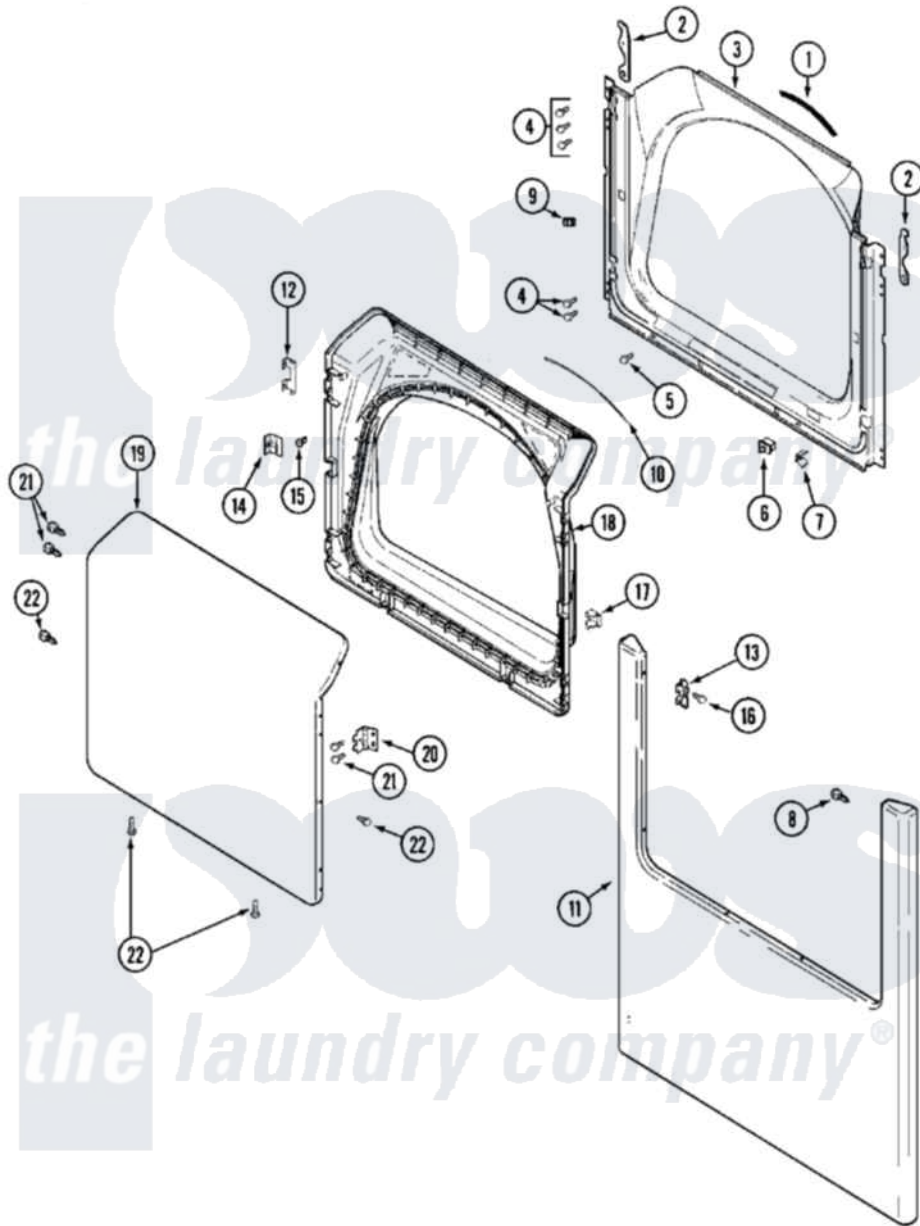

Maytag MDE16MNDGW 03 - DOOR

Maytag [Commercial Maytag MDE16MNDGW Dryer Parts](#) Parts Diagram 03 - DOOR
 Click on the part number to view part

Item	Original Part Number	Replaced By	Status	Part Description
001	33001767			Seal, Shroud
002	22002247	33002597		Hook, Security
003	33001900			Shroud
004	22001995			Screw Note: Screw, Tumbler Front And Shroud
005	33001768			Screw, Shroud Note: Screw, Shroud And Outlet Duct
006	33001509	W10169313		Switch-Dor
"	33002239			Switch, Door
007	33001760			Bracket, Hinge
008	22002243			Screw, Front Panel And Hinge
"	22002244			Clip, Grounding
009	Y304578	LA-1003		Door Catch Kit
010	33002094			Seal, Door
011	213280	204439		Screw And Fstner Assembly
"	33001901			Panel, Front
012	22002038			Clip, Door

013	33001771		Bushing, Inner Door
014	33001793		Bracket, Strike
015	33001761		Strike, Door
016	22002039		Clip, Door
017	33001763		Plug, Inner Door
018	22002039		Clip, Door
"	22002063		Screw No.8-18AB Wafer Head
"	33001899		Door, Inner
019	33001904		Door, Outer
020	33001759		Hinge, Door
021	22002062	98006631	Screw
022	22002063		Screw No.8-18AB Wafer Head
023	33001764		Cover, Hinge Hole
024	33001846		Screw, Hinge Hole Cover
026	22002239		Clip, Front Panel