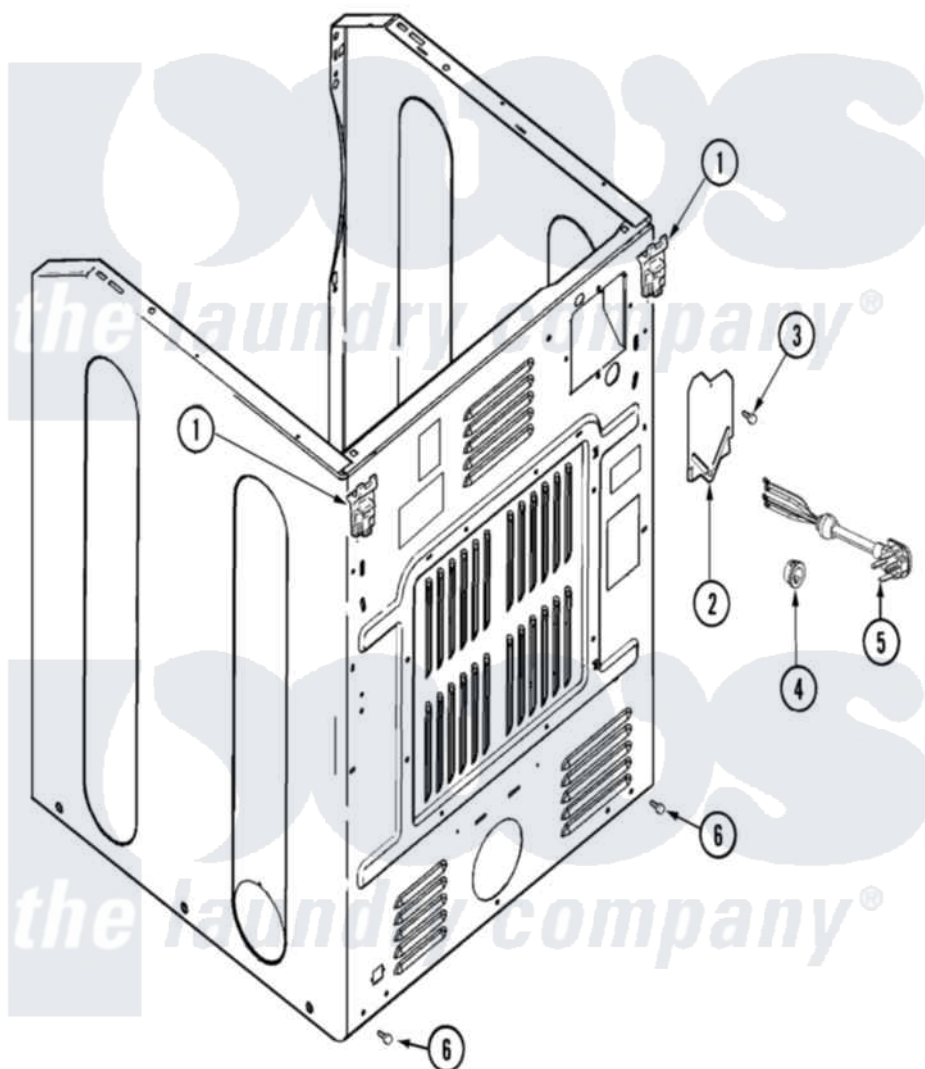

Maytag MDE16MNDGW 04 - CABINET-REAR

Maytag [Commercial Maytag MDE16MNDGW Dryer Parts](#) Parts Diagram 04 - CABINET-REAR
 Click on the part number to view part

Item	Original Part Number	Replaced By	Status	Part Description
001	22001995			Screw Note: Screw, Tumbler Front And Shroud
"	22004095			Hinge, Plastic
002	33001795			Cover, Terminal Block
003	22001995			Screw Note: Screw, Tumbler Front And Shroud
004	33001425			Locknut, Eared For Canadian
005	22004502			Clamp, Power Cord
"	33002258			Clamp, Power Cord
"	33002260			Nut, Power Cord Clamp
"	33002916			Power Cord, Canadian 240V
006	22001995			Screw Note: Screw, Tumbler Front And Shroud