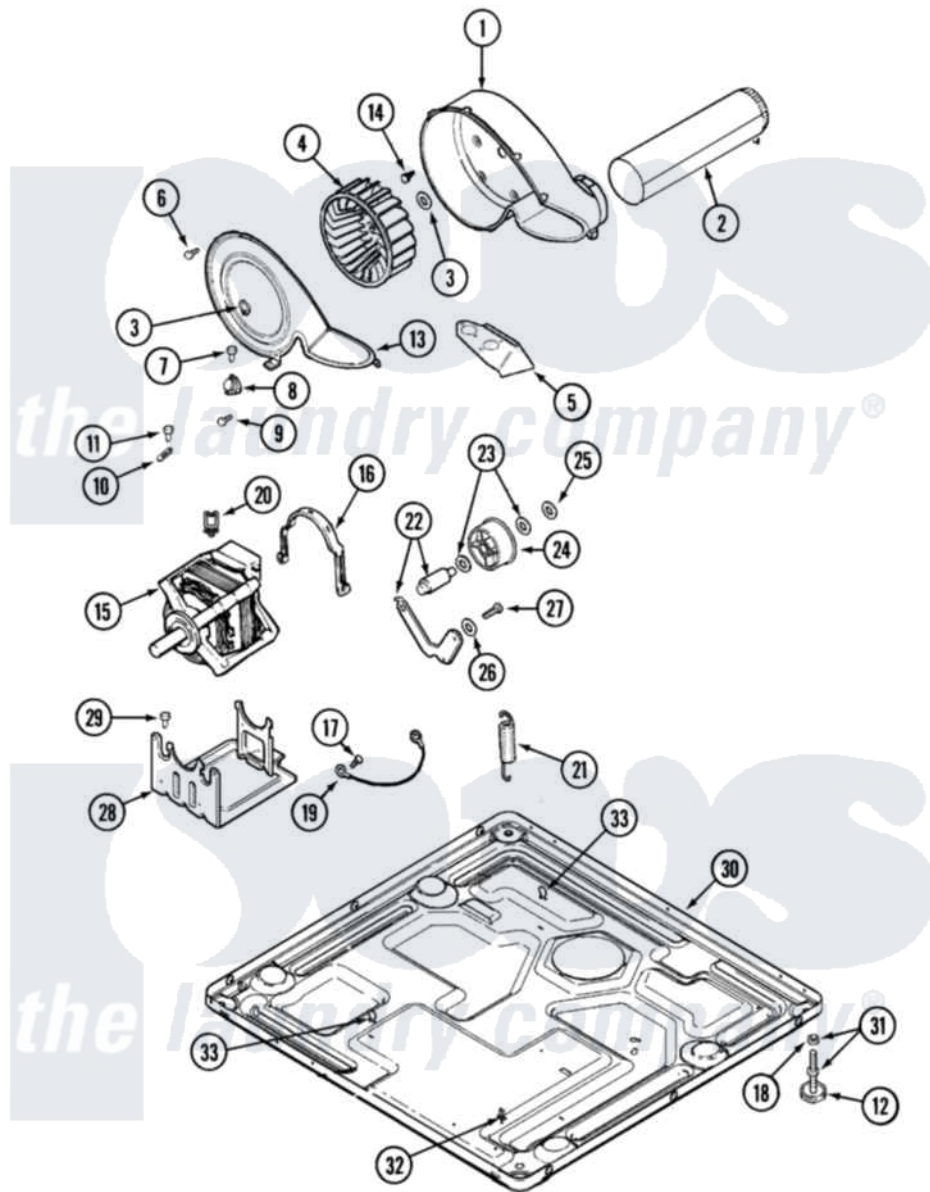

Maytag MDE16MNDGW 06 - MOTOR DRIVE

Maytag [Commercial Maytag MDE16MNDGW Dryer Parts](#) Parts Diagram 06 - MOTOR DRIVE
 Click on the part number to view part

Item	Original Part Number	Replaced By	Status	Part Description
001	33001789			Housing, Blower
002	22001995			Screw Note: Screw, Tumbler Front And Shroud
"	33001800			Duct Assembly, Exhaust
003	410233	9703438		Ring-Retrn
004	33002797			Wheel, Blower
005	33001837			Cover, Thermostat
006	33001855	33002917		Screw, No.10-16
007	Y313561			Screw---NA
008	303392			Thermostat, Cycling
"	306967			Thermostat, Multi-Temp Part Not Used Mde26ct-MN Only
009	22001996	3370225		Screw
010	33001762			Fuse, Thermal
011	NLA		Not Available	SCREW, THERMAL CUT-OFF
012	Y314137			Foot, Rubber
013	33002711			Cover, Blower Housing

014	314818	1163839	Screw
015	33002795		Motor, Drive 60Hz
"	33002796	W10197708	Motor-Drve
016	33002221	Y015825	Clip, Motor To Motor Support
017	910343	488234	Screw 8-32 X 1/4
018	Y052740	62739	Nut, Lock
019	901220		Ground Wire
020	Y310376		Clip, Door Switch Harness
021	33002460	33002459	Assembly, Spring And Plug
"	33002461		Plug For Spring
022	33001840	6-3705180	Idler Arm
023	Y312527		Washer, Idler Shaft
024	33001783	6-3700340	BearIng- I
025	312958	354987	Ring, Retaining
026	33002218		Grommet, Idler Arm
027	Y014874		Screw, Idler Arm And Sleeve
028	33002817		Motor Support, Offset
029	Y313561		Screw----NA
030	NLA	Not Available	BASE, (LWR)----NA
031	Y305086		Adjustable Leg And Nut
032	315471	22003298	Retainer, Wire
033	410490		Spring, Retainer Wire Harness