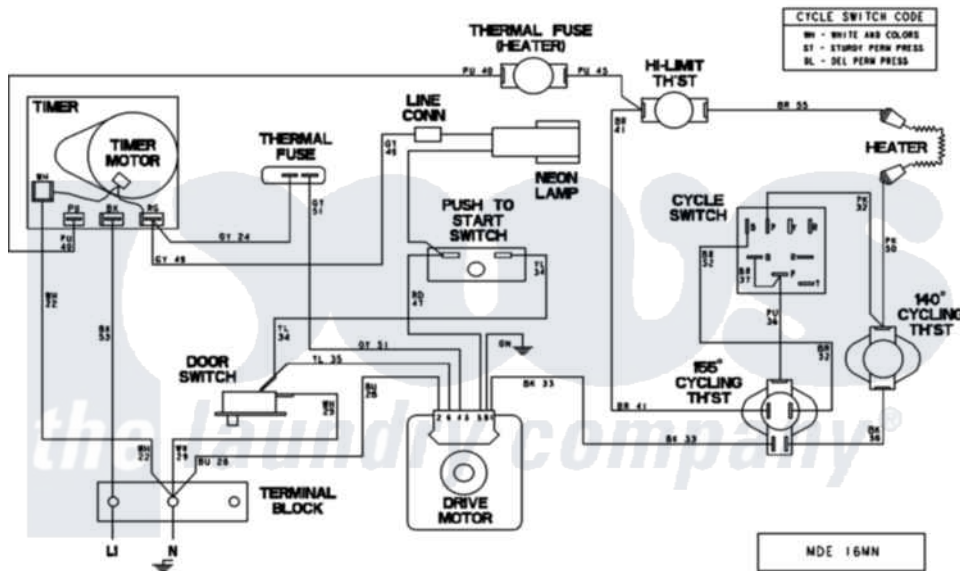

Maytag MDE16MNDGW 07 - WIRING INFORMATION

TIMER INFORMATION		
CAM NO.	CIRCUIT	FUNCTION
①	BK-RD	MOTOR
②	BK-PU	HEATER

ELECTRICAL WIRING DIAGRAM 240V-50Hz

[Maytag Commercial Maytag MDE16MNDGW Dryer Parts](#) Parts Diagram 07 - WIRING INFORMATION

[Click on the part number to view part](#)

Item	Original Part Number	Replaced By	Status	Part Description
001	NLA		Not Available	WIRING INFORMATION