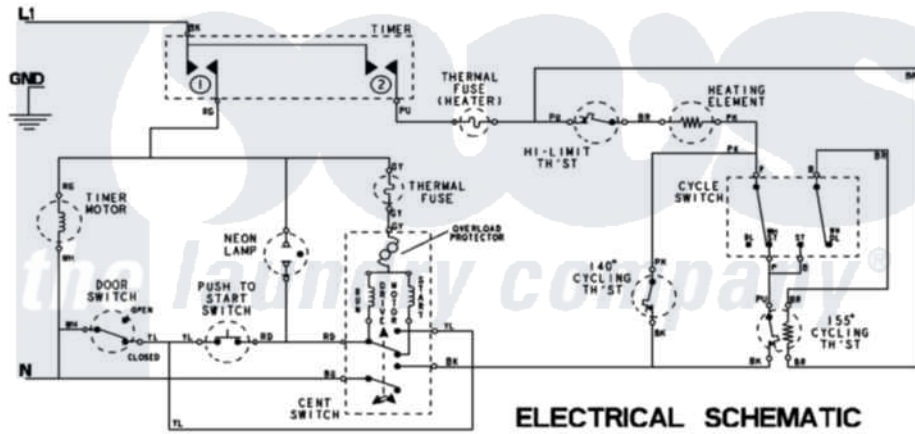

Maytag MDE16MNDGW 07 - WIRING INFORMATION

TIMER INFORMATION		
CAM NO.	CIRCUIT	FUNCTION
①	BK-RD	MOTOR
②	BK-PU	HEATER

ELECTRICAL WIRING DIAGRAM 240V-50Hz

[Maytag Commercial Maytag MDE16MNDGW Dryer Parts](#) Parts Diagram 07 - WIRING INFORMATION

[Click on the part number to view part](#)

Item	Original Part Number	Replaced By	Status	Part Description
001	NLA		Not Available	WIRING INFORMATION