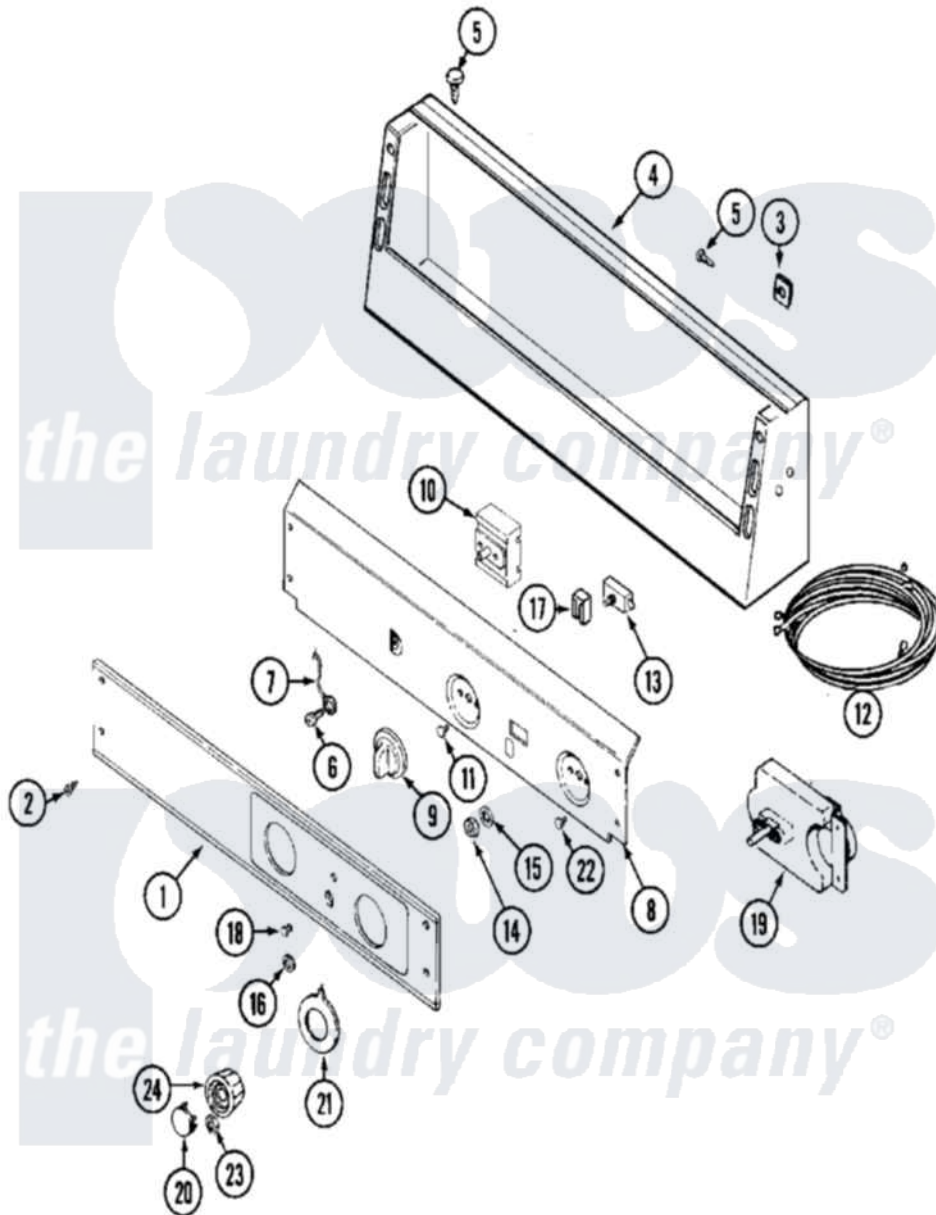

Maytag MDE16MNDYW 01 - CONTROL PANEL

Maytag [Commercial Maytag MDE16MNDYW Dryer Parts](#) Parts Diagram 01 - CONTROL PANEL
 Click on the part number to view part

Item	Original Part Number	Replaced By	Status	Part Description
001	33002937			Facia - MN
002	215506			Screw, Control Panel Overlay
003	215003			Fastener, Panel And Bracket
004	22003101			Console
005	22001996	3370225		Screw
006	211252			Screw, Ground Wire
007	205810			Wire, Ground
008	33002524			Bracket, Back
009	306938			Knob, Selector Switch
010	307237	W10327105		Switch, Cycle Selection
"	33002276			Switch, Cycle Selector
011	Y313588	488234		Screw 8-32 X 1/4
012	33002241			Wire Harness, Main
"	33002242			Wire Harness, Main
013	306940	W10149462		Switch, Push-To-Start
014	Y312706	422617		Nut

015	312751		Lockwasher, Start Switch
016	Y312702		Knurled Nut, Start Switch
017	22001365	W10139459	Lamp-Indicator 230 V.
"	33002798	Y303703	Pilot Light
018	215564		Lens, Indicator Light
019	305214		Timer
"	Y305758		Timer 240-50
020	314723	W10133501	Cap, Knob
021	33001500		Dial, Timer Indicator
022	Y313588	488234	Screw 8-32 X 1/4
023	312273		Nut, Control Knob
024	314724		Knob For Timer
025	16009021		Manual, Service-No Refund
"	33002671		Use And Care Manual
"	33002712	Not Available	MANUAL, OWNERS