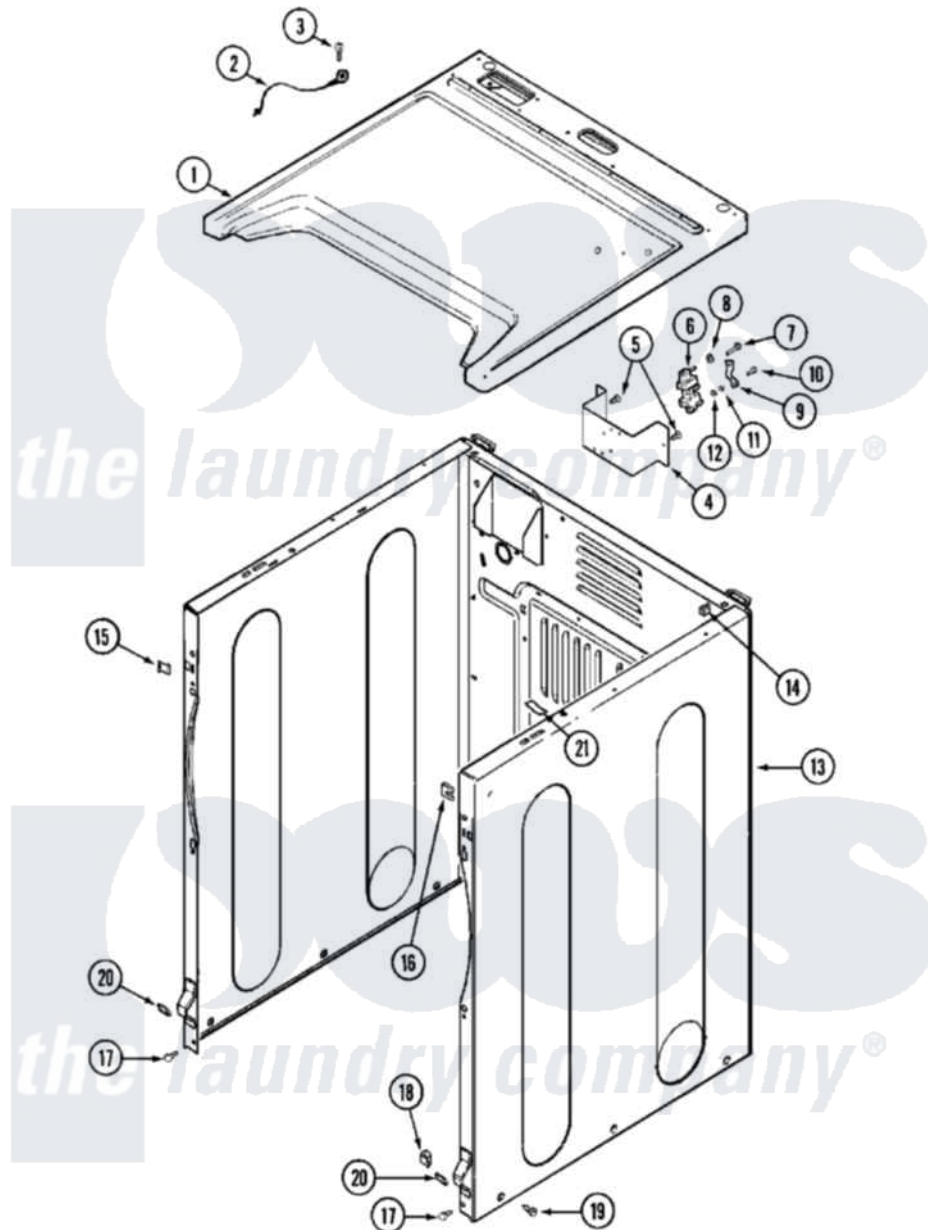

Maytag MDE16MNDYW 02 - CABINET-FRONT

Maytag [Commercial Maytag MDE16MNDYW Dryer Parts](#) Parts Diagram 02 - CABINET-FRONT
 Click on the part number to view part

Item	Original Part Number	Replaced By	Status	Part Description
001	33002631			Cover, Top
002	205810			Wire, Ground
003	211252			Screw, Ground Wire
004	NLA		Not Available	BRACKET, TERMINAL BLOCK---NA
005	22001995			Screw Note: Screw, Tumbler Front And Shroud
006	33001244			Block, Terminal
"	33002106			Shield, Terminal Block
"	33002259			Block, Terminal
007	Y312209	W10001200		Screw
008	Y311270			Washer, Terminal Block
009	Y312184			Strap, Grounding
010	NLA		Not Available	SCREW, GROUND STRAP
011	311484	112432		Nut
012	311093			Washer, Terminal Connection
013	NLA		Not Available	CABINET ASSY (WHT-AS)

Q13	NLA	Not Available	PK)
014	310933	33002194	Nut, Speed
015	22002049		Clip Note: Clip, Front Panel
016	213280	204439	Screw And Fstner Assembly
017	22001995		Screw Note: Screw, Tumbler Front And Shroud
018	Y310376		Clip, Door Switch Harness
019	213007		Xfor Cabinet See Cabinet, Back
"	22003409	213007	Xfor Cabinet See Cabinet, Back
020	22002239		Clip, Front Panel
021	33001836		Strap, Top Cover Support