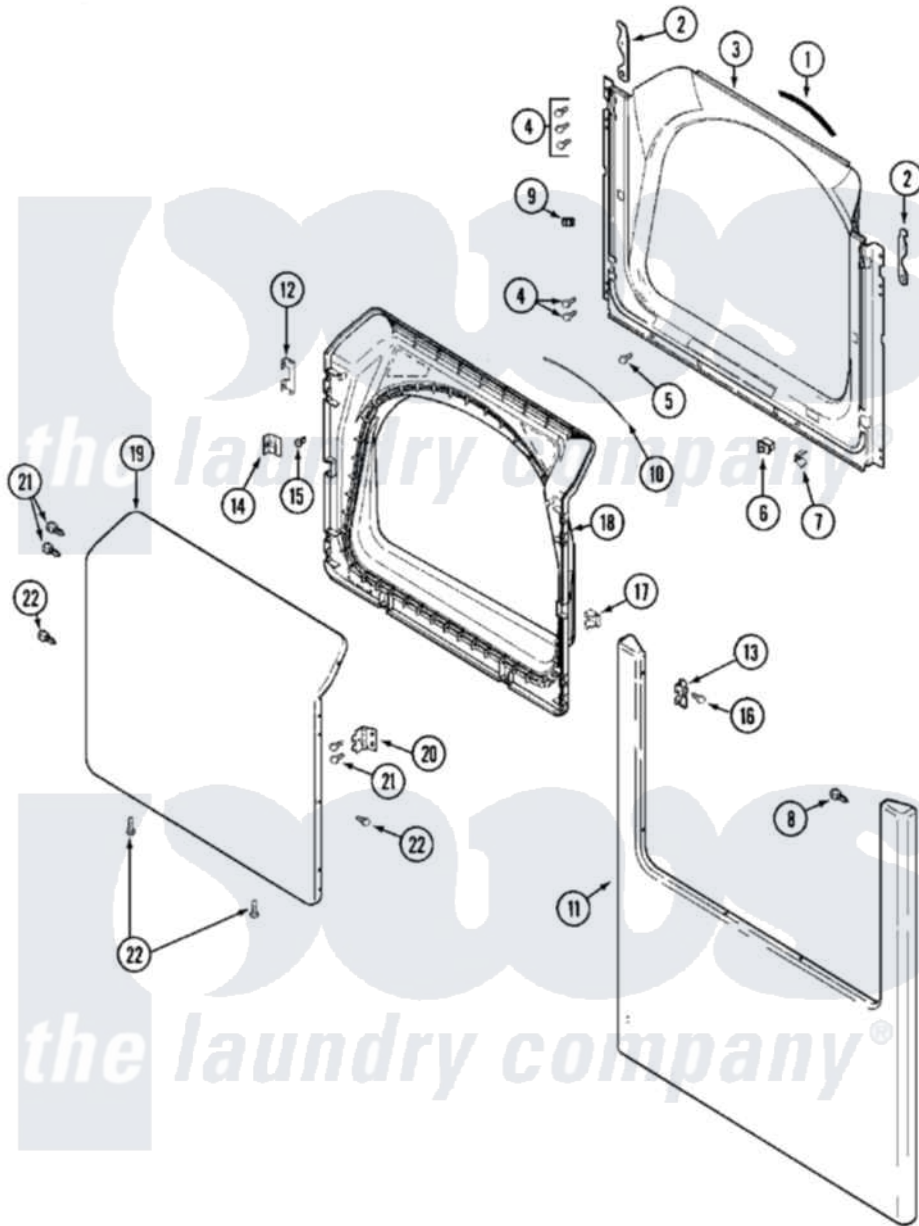

Maytag MDE16MNDYW 03 - DOOR

Maytag [Commercial Maytag MDE16MNDYW Dryer Parts](#) Parts Diagram 03 - DOOR
 Click on the part number to view part

Item	Original Part Number	Replaced By	Status	Part Description
001	33001767			Seal, Shroud
002	22002247	33002597		Hook, Security
003	33001900			Shroud
004	22001995			Screw Note: Screw, Tumbler Front And Shroud
005	33001768			Screw, Shroud Note: Screw, Shroud And Outlet Duct
006	33001509	W10169313		Switch-Dor
"	33002239			Switch, Door
007	33001760			Bracket, Hinge
008	22002243			Screw, Front Panel And Hinge
"	22002244			Clip, Grounding
009	Y304578	LA-1003		Door Catch Kit
010	33002094			Seal, Door
011	213280	204439		Screw And Fstner Assembly
"	33001901			Panel, Front
012	22002038			Clip, Door

013	33001771		Bushing, Inner Door
014	33001793		Bracket, Strike
015	33001761		Strike, Door
016	22002039		Clip, Door
017	33001763		Plug, Inner Door
018	22002039		Clip, Door
"	22002063		Screw No.8-18AB Wafer Head
"	33001899		Door, Inner
019	33001904		Door, Outer
020	33001759		Hinge, Door
021	22002062	98006631	Screw
022	22002063		Screw No.8-18AB Wafer Head
023	33001764		Cover, Hinge Hole
024	33001846		Screw, Hinge Hole Cover
026	22002239		Clip, Front Panel