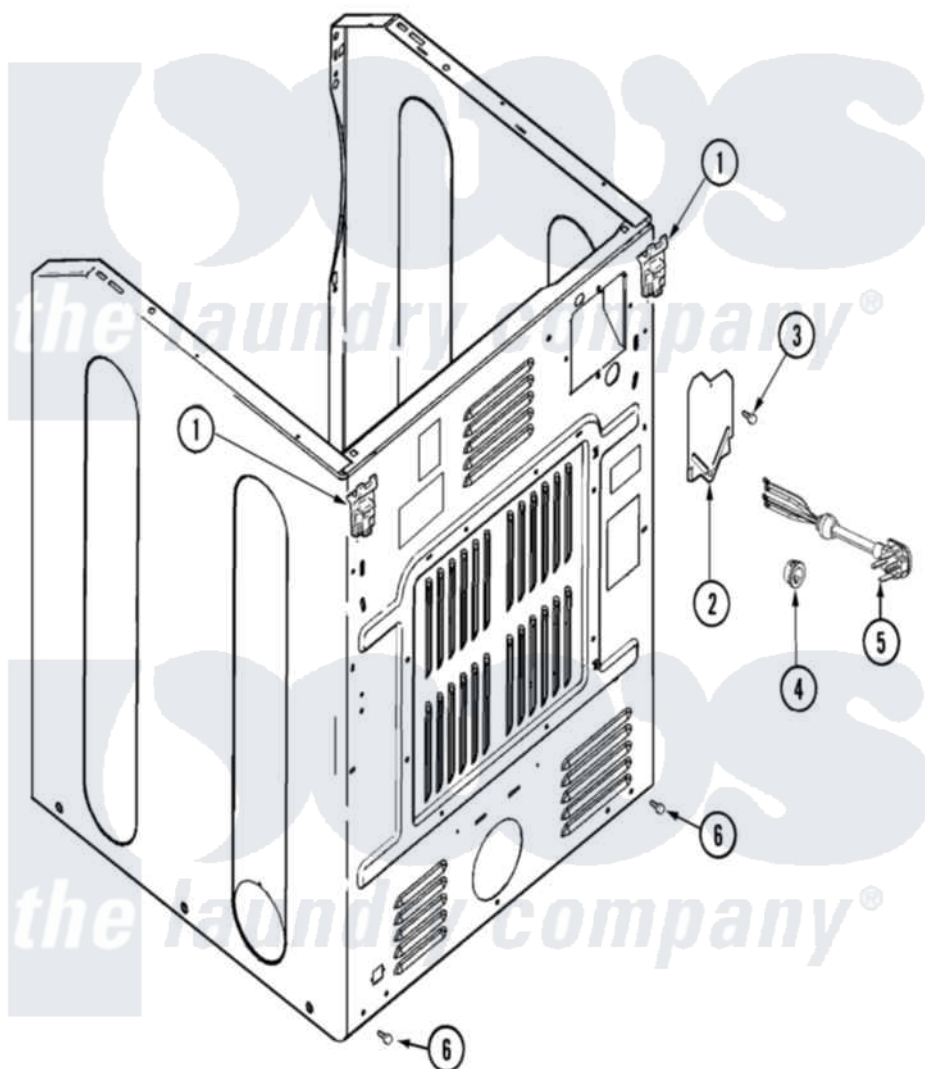

Maytag MDE16MNDYW 04 - CABINET-REAR

Maytag [Commercial Maytag MDE16MNDYW Dryer Parts](#) Parts Diagram 04 - CABINET-REAR
 Click on the part number to view part

Item	Original Part Number	Replaced By	Status	Part Description
001	22001995			Screw Note: Screw, Tumbler Front And Shroud
"	22004095			Hinge, Plastic
002	33001795			Cover, Terminal Block
003	22001995			Screw Note: Screw, Tumbler Front And Shroud
004	33001425			Locknut, Eared For Canadian
005	22004502			Clamp, Power Cord
"	33002258			Clamp, Power Cord
"	33002260			Nut, Power Cord Clamp
"	33002916			Power Cord, Canadian 240V
006	22001995			Screw Note: Screw, Tumbler Front And Shroud