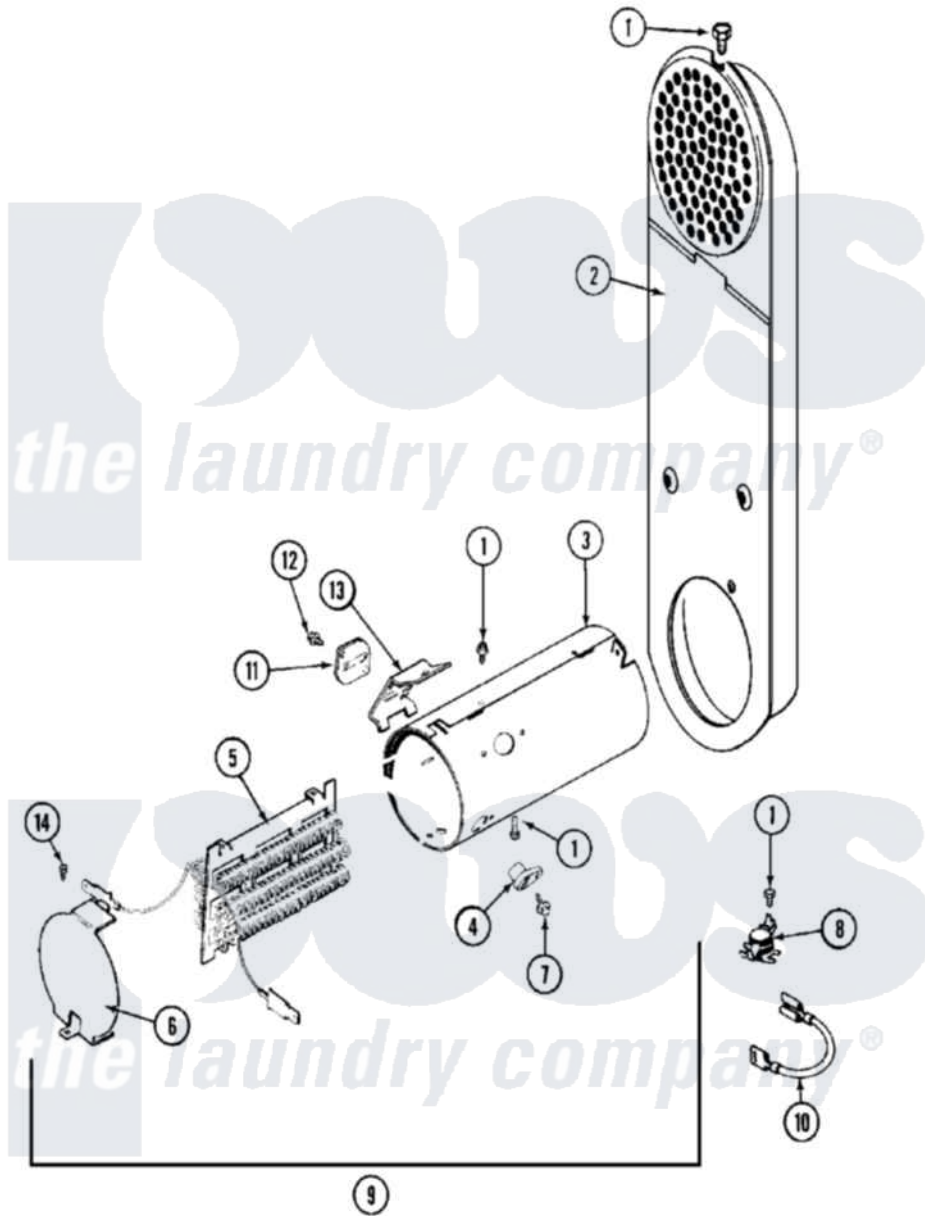

Maytag MDE16MNDYW 05 - HEATER

Maytag [Commercial Maytag MDE16MNDYW Dryer Parts](#) Parts Diagram 05 - HEATER
 Click on the part number to view part

Item	Original Part Number	Replaced By	Status	Part Description
001	211294	90767		Screw, 8A X 3/8 HeX Washer Head Tapping
002	33001803	33003038		Assembly, Inlet Duct-Elec
"	33003038			Assembly, Inlet Duct-Elec
003	314995			Enclosure, Heater
004	314998			Insulator, Terminal
005	307184	Y308612		Heater Sub-Assembly
"	307185	308614		Heater Sub-Assembly
"	307186	Y308615		Heater Sub-Assembly
006	314999			Shield, Radiant
007	NLA		Not Available	SCREW, TERMINAL INSULATOR
008	303396			Thermostat, Hi-Limit
009	307178			Heater Assembly
"	307179			Heater Assembly
"	33002159			Heater Assembly 240
010	Y307173			Wire, Jumper

011	307473		Fuse, Thermal
"	33002261		Fuse, Thermal
012	NLA	Not Available	SCREW
013	315346		Bracket, Thermal Fuse
014	22001996	3370225	Screw
015	Y308590	W10116795	Heater