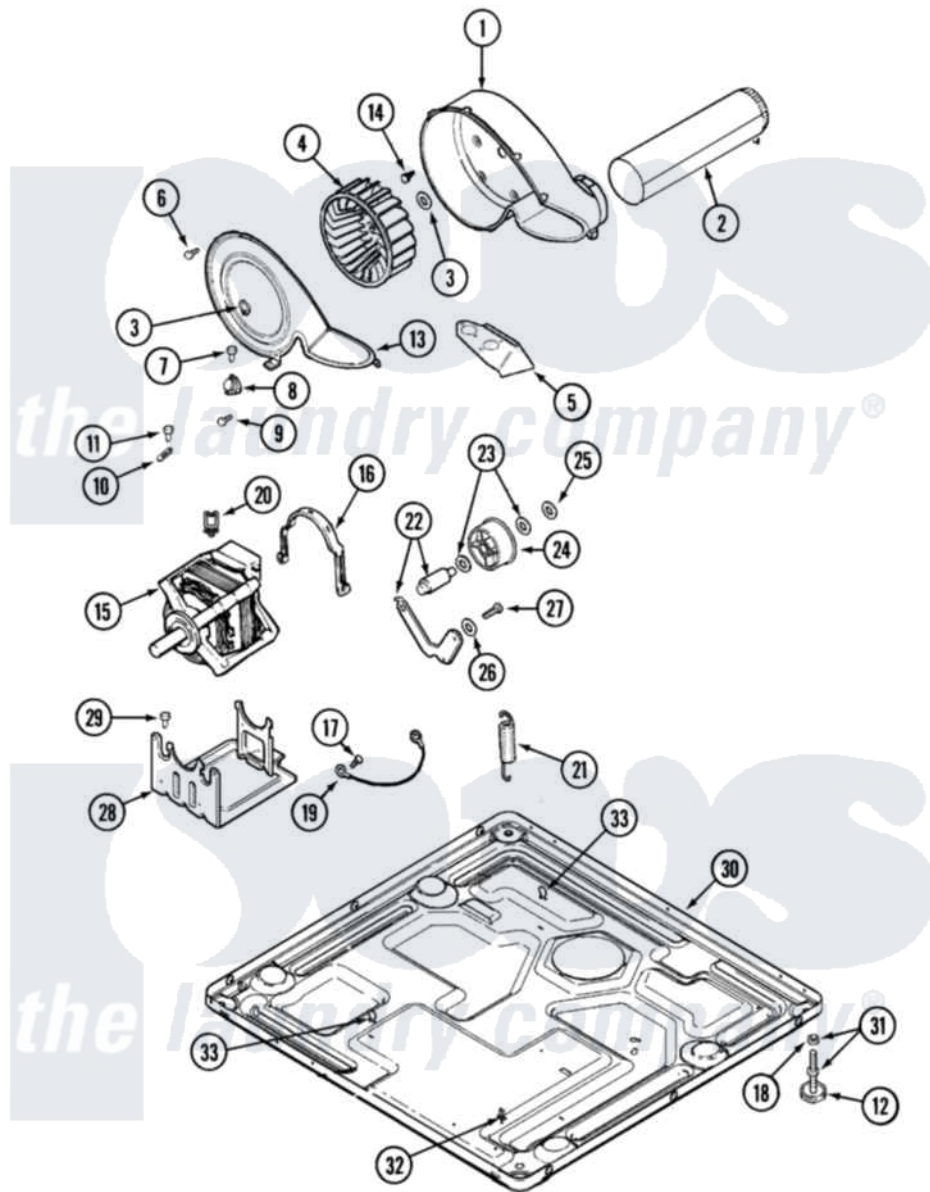

Maytag MDE16MNDYW 06 - MOTOR DRIVE

Maytag [Commercial Maytag MDE16MNDYW Dryer Parts](#) Parts Diagram 06 - MOTOR DRIVE
 Click on the part number to view part

Item	Original Part Number	Replaced By	Status	Part Description
001	33001789			Housing, Blower
002	22001995			Screw Note: Screw, Tumbler Front And Shroud
"	33001800			Duct Assembly, Exhaust
003	410233	9703438		Ring-Retrn
004	33002797			Wheel, Blower
005	33001837			Cover, Thermostat
006	33001855	33002917		Screw, No.10-16
007	Y313561			Screw---NA
008	303392			Thermostat, Cycling
"	306967			Thermostat, Multi-Temp Part Not Used Mde26ct-MN Only
009	22001996	3370225		Screw
010	33001762			Fuse, Thermal
011	NLA		Not Available	SCREW, THERMAL CUT-OFF
012	Y314137			Foot, Rubber
013	33002711			Cover, Blower Housing

014	314818	1163839	Screw
015	33002795		Motor, Drive 60Hz
"	33002796	W10197708	Motor-Drve
016	33002221	Y015825	Clip, Motor To Motor Support
017	910343	488234	Screw 8-32 X 1/4
018	Y052740	62739	Nut, Lock
019	901220		Ground Wire
020	Y310376		Clip, Door Switch Harness
021	33002460	33002459	Assembly, Spring And Plug
"	33002461		Plug For Spring
022	33001840	6-3705180	Idler Arm
023	Y312527		Washer, Idler Shaft
024	33001783	6-3700340	BearIng- I
025	312958	354987	Ring, Retaining
026	33002218		Grommet, Idler Arm
027	Y014874		Screw, Idler Arm And Sleeve
028	33002817		Motor Support, Offset
029	Y313561		Screw----NA
030	NLA	Not Available	BASE, (LWR)----NA
031	Y305086		Adjustable Leg And Nut
032	315471	22003298	Retainer, Wire
033	410490		Spring, Retainer Wire Harness