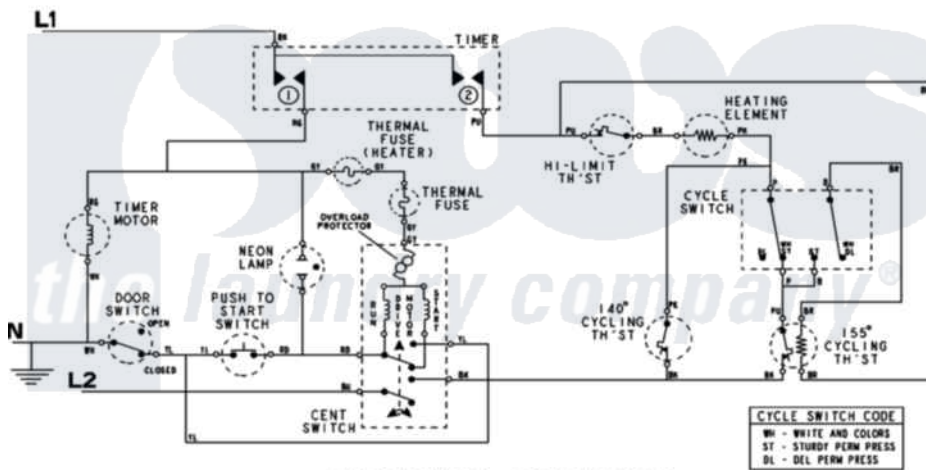

# Maytag MDE16MNDYW 07 - WIRING INFORMATION

TIMER INFORMATION		
CAM NO.	CIRCUIT	FUNCTION
①	BK-RG	MOTOR
②	BK-PU	HEATER

Maytag [Commercial Maytag MDE16MNDYW Dryer Parts](#) Parts Diagram 07 - WIRING INFORMATION  
 Click on the part number to view part

Item	Original Part Number	Replaced By	Status	Part Description
001	NLA		Not Available	WIRING INFORMATION