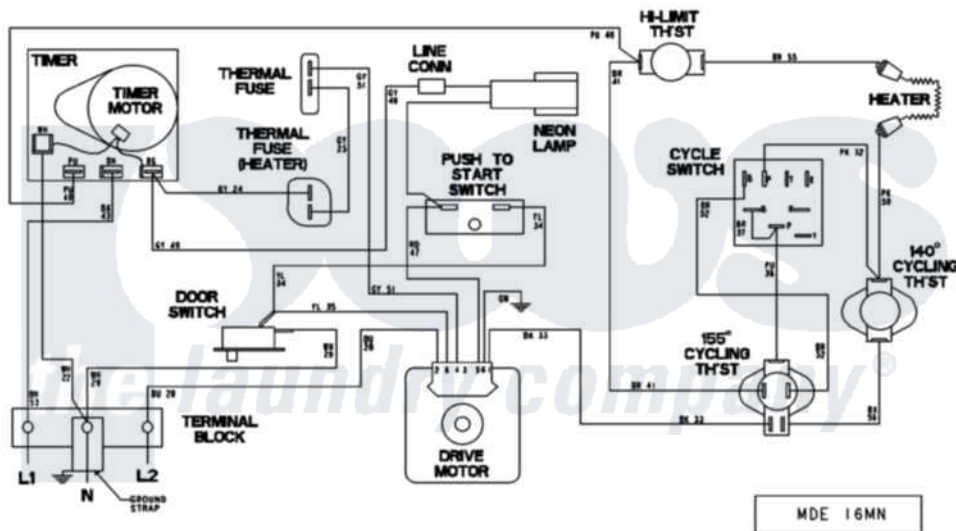

# Maytag MDE16MNDYW 07 - WIRING INFORMATION

TIMER INFORMATION		
CAM NO.	CIRCUIT	FUNCTION
①	BK-RG	MOTOR
②	BK-PU	HEATER

Maytag [Commercial Maytag MDE16MNDYW Dryer Parts](#) Parts Diagram 07 - WIRING INFORMATION  
 Click on the part number to view part

Item	Original Part Number	Replaced By	Status	Part Description
001	NLA		Not Available	WIRING INFORMATION