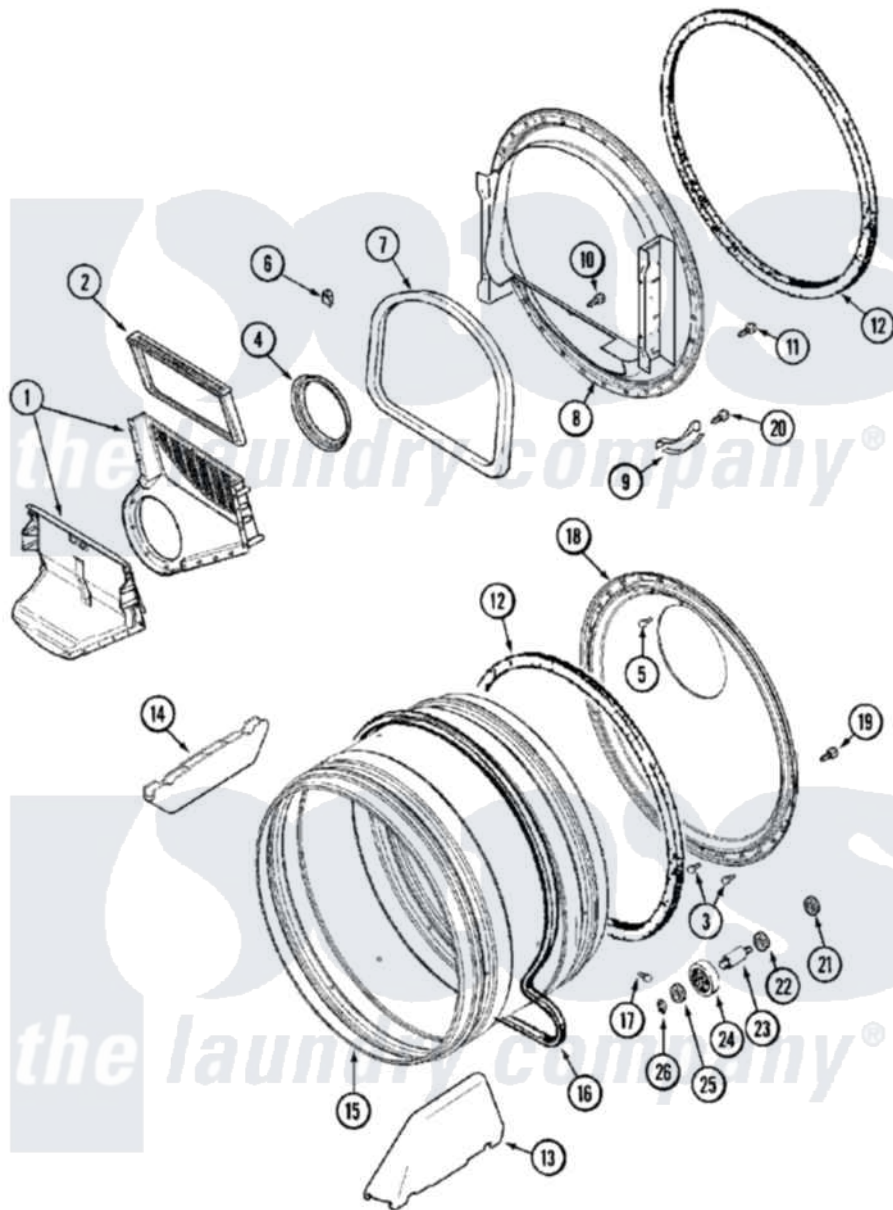

Maytag MDE16MNDYW 08 - TUMBLER

Maytag [Commercial Maytag MDE16MNDYW Dryer Parts](#) Parts Diagram 08 - TUMBLER
 Click on the part number to view part

Item	Original Part Number	Replaced By	Status	Part Description
001	33001799			Outlet Duct Assembly Note: Outlet Duct Assembly
002	33002790			Lint Filter
003	210932			Screw, No.8 X 9/16 Ctsk Note: Screw, Inlet Duct
004	33002560			Seal, Blower
005	22001996	3370225		Screw
006	Y310376			Clip, Door Switch Harness
007	33001767			Seal, Shroud
008	33001802			Front, Tumbler
009	306508			Tumbler Bearing Kit ---W
010	NLA		Not Available	SCREW, OUTLET DUCT (PHILLIPS)
011	33001855	33002917		Screw, No.10-16
012	33001807			Seal, Tumbler
013	33001756	33002032		Baffle
014	33001755			Baffle

015	33001794	33001889	Tumbler
016	33002535		V-Belt
017	33001788	33002973	Screw, No.9-15 X 1.00 Hx WS
018	33002779		Tumbler Back And Seal As-Pack
"	33003037		Tumbler Back And Seal
019	22001995		Screw Note: Screw, Tumbler Front And Shroud
020	210720		Rivet, Bearing To Tumbler Fmt
021	33001443		Nut, Hex
022	Y313347	312535	Washer, Vault Mounting Brk.
023	Y312948	6-3129480	Shaft- Tumbler
024	Y303373	12001541	Drum Roller/Washer Assembly--W
025	312535		Washer, Vault Mounting Brk.
026	410233	9703438	Ring-Retrn