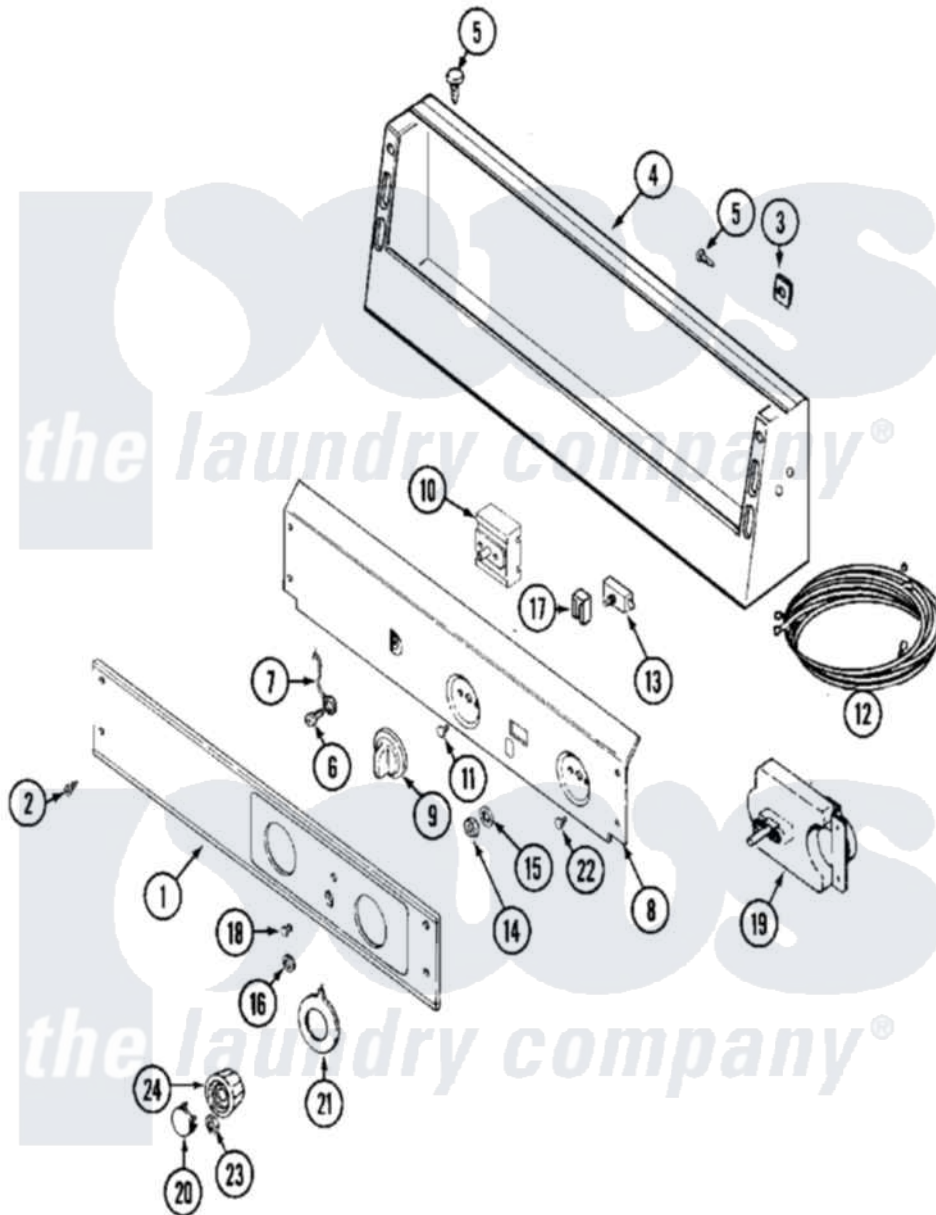

Maytag MDE16MNDZW 01 - CONTROL PANEL

Maytag [Commercial Maytag MDE16MNDZW Dryer Parts](#) Parts Diagram 01 - CONTROL PANEL
 Click on the part number to view part

Item	Original Part Number	Replaced By	Status	Part Description
001	33002937			Facia - MN
002	215506			Screw, Control Panel Overlay
003	215003			Fastener, Panel And Bracket
004	22003101			Console
005	22001996	3370225		Screw
006	211252			Screw, Ground Wire
007	205810			Wire, Ground
008	33002524			Bracket, Back
009	306938			Knob, Selector Switch
010	307237	W10327105		Switch, Cycle Selection
"	33002276			Switch, Cycle Selector
011	Y313588	488234		Screw 8-32 X 1/4
012	33002241			Wire Harness, Main
"	33002242			Wire Harness, Main
013	306940	W10149462		Switch, Push-To-Start
014	Y312706	422617		Nut

015	312751		Lockwasher, Start Switch
016	Y312702		Knurled Nut, Start Switch
017	22001365	W10139459	Lamp-Indicator 230 V.
"	33002798	Y303703	Pilot Light
018	215564		Lens, Indicator Light
019	305214		Timer
"	Y305758		Timer 240-50
020	314723	W10133501	Cap, Knob
021	33001500		Dial, Timer Indicator
022	Y313588	488234	Screw 8-32 X 1/4
023	312273		Nut, Control Knob
024	314724		Knob For Timer
025	16009021		Manual, Service-No Refund
"	33002671		Use And Care Manual
"	33002712	Not Available	MANUAL, OWNERS