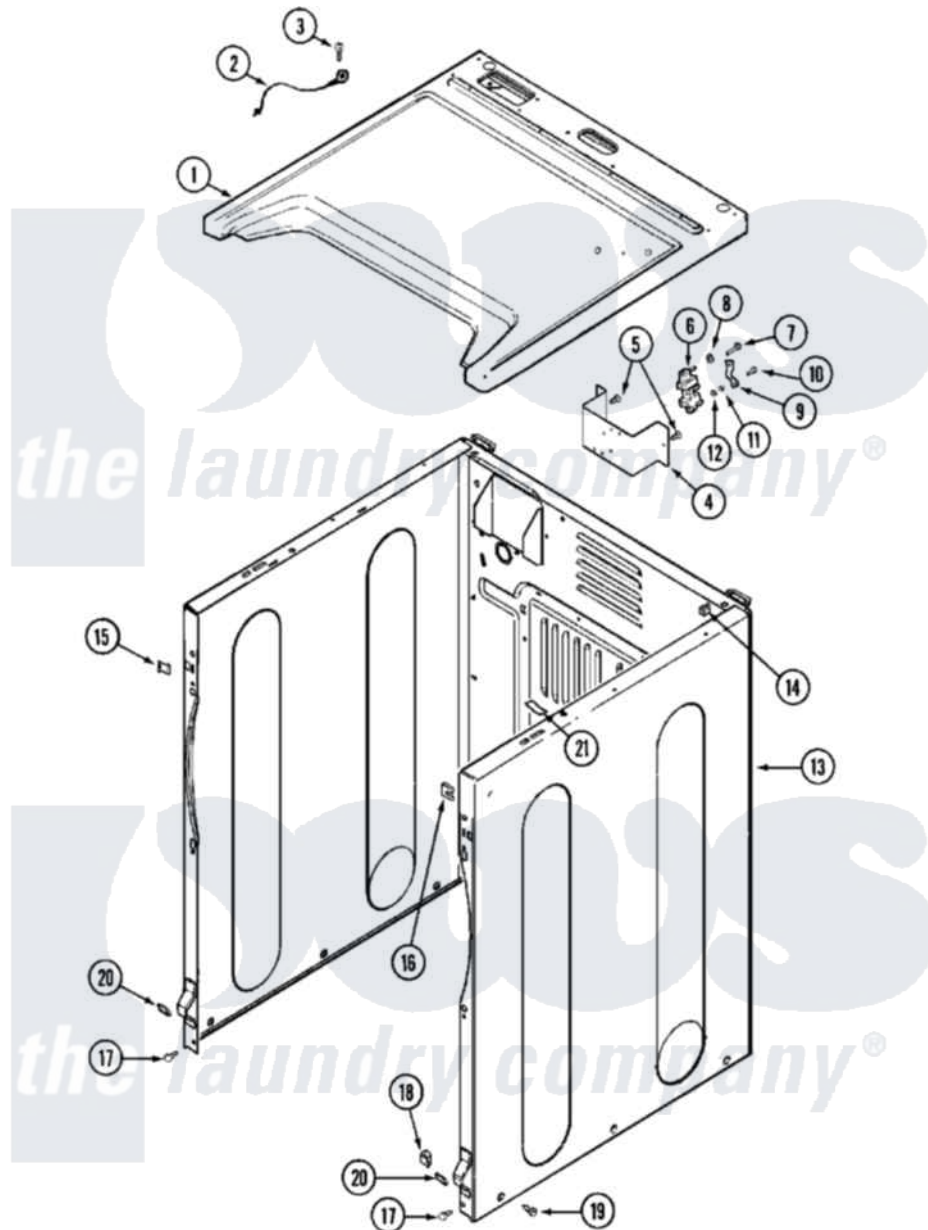

Maytag MDE16MNDZW 02 - CABINET-FRONT

Maytag Commercial Maytag MDE16MNDZW Dryer Parts Parts Diagram 02 - CABINET-FRONT
 Click on the part number to view part

Item	Original Part Number	Replaced By	Status	Part Description
001	33002631			Cover, Top
002	205810			Wire, Ground
003	211252			Screw, Ground Wire
004	NLA		Not Available	BRACKET, TERMINAL BLOCK---NA
005	22001995			Screw Note: Screw, Tumbler Front And Shroud
006	33001244			Block, Terminal
"	33002106			Shield, Terminal Block
"	33002259			Block, Terminal
007	Y312209	W10001200		Screw
008	Y311270			Washer, Terminal Block
009	Y312184			Strap, Grounding
010	NLA		Not Available	SCREW, GROUND STRAP
011	311484	112432		Nut
012	311093			Washer, Terminal Connection
013	NLA		Not Available	CABINET ASSY (WHT-AS)

Q13	NLA	NOT Available	PK)
014	310933	33002194	Nut, Speed
015	22002049		Clip Note: Clip, Front Panel
016	213280	204439	Screw And Fstner Assembly
017	22001995		Screw Note: Screw, Tumbler Front And Shroud
018	Y310376		Clip, Door Switch Harness
019	213007		Xfor Cabinet See Cabinet, Back
"	22003409	213007	Xfor Cabinet See Cabinet, Back
020	22002239		Clip, Front Panel
021	33001836		Strap, Top Cover Support