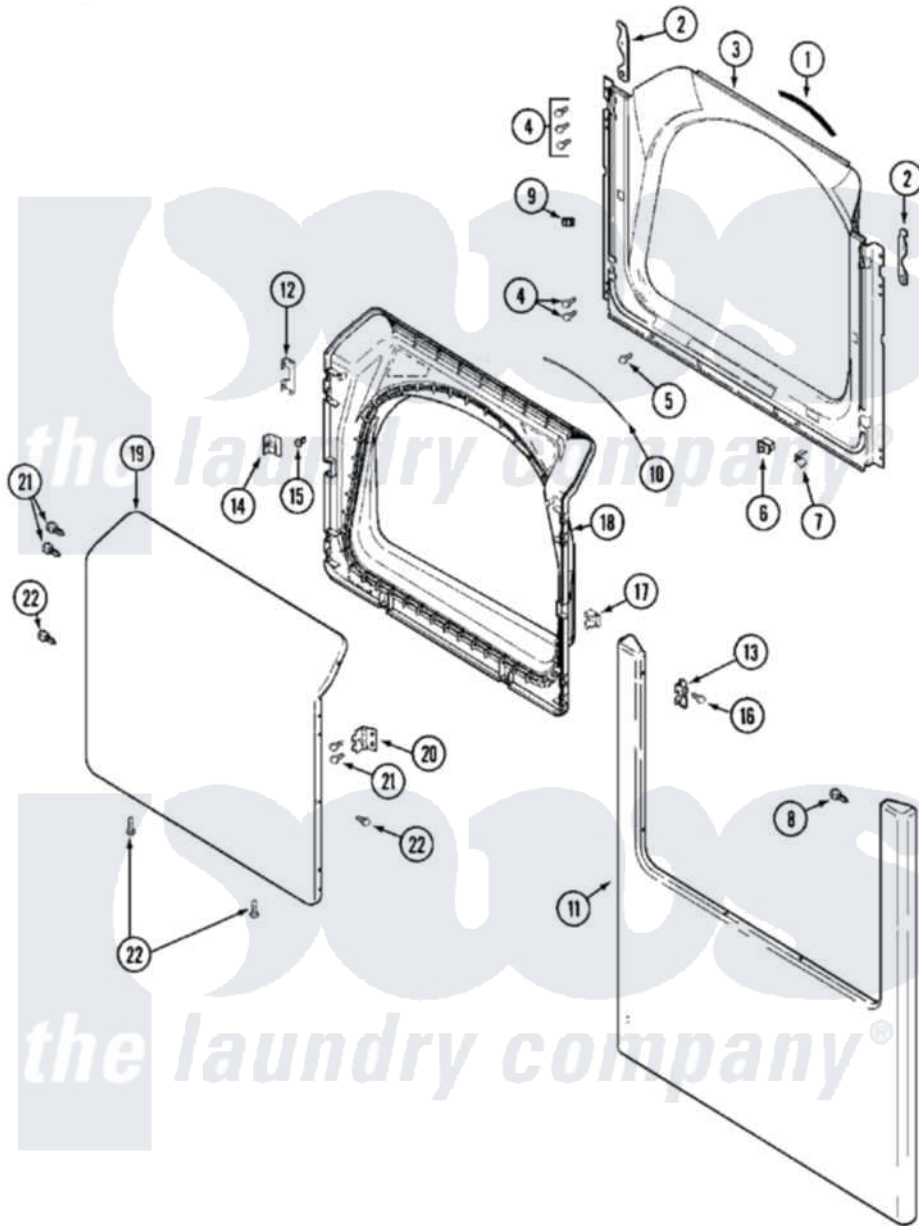

Maytag MDE16MNDZW 03 - DOOR

Maytag [Commercial Maytag MDE16MNDZW Dryer Parts](#) Parts Diagram 03 - DOOR
 Click on the part number to view part

Item	Original Part Number	Replaced By	Status	Part Description
001	33001767			Seal, Shroud
002	22002247	33002597		Hook, Security
003	33001900			Shroud
004	22001995			Screw Note: Screw, Tumbler Front And Shroud
005	33001768			Screw, Shroud Note: Screw, Shroud And Outlet Duct
006	33001509	W10169313		Switch-Dor
"	33002239			Switch, Door
007	33001760			Bracket, Hinge
008	22002243			Screw, Front Panel And Hinge
"	22002244			Clip, Grounding
009	Y304578	LA-1003		Door Catch Kit
010	33002094			Seal, Door
011	213280	204439		Screw And Fstner Assembly
"	33001901			Panel, Front
012	22002038			Clip, Door

013	33001771		Bushing, Inner Door
014	33001793		Bracket, Strike
015	33001761		Strike, Door
016	22002039		Clip, Door
017	33001763		Plug, Inner Door
018	22002039		Clip, Door
"	22002063		Screw No.8-18AB Wafer Head
"	33001899		Door, Inner
019	33001904		Door, Outer
020	33001759		Hinge, Door
021	22002062	98006631	Screw
022	22002063		Screw No.8-18AB Wafer Head
023	33001764		Cover, Hinge Hole
024	33001846		Screw, Hinge Hole Cover
026	22002239		Clip, Front Panel