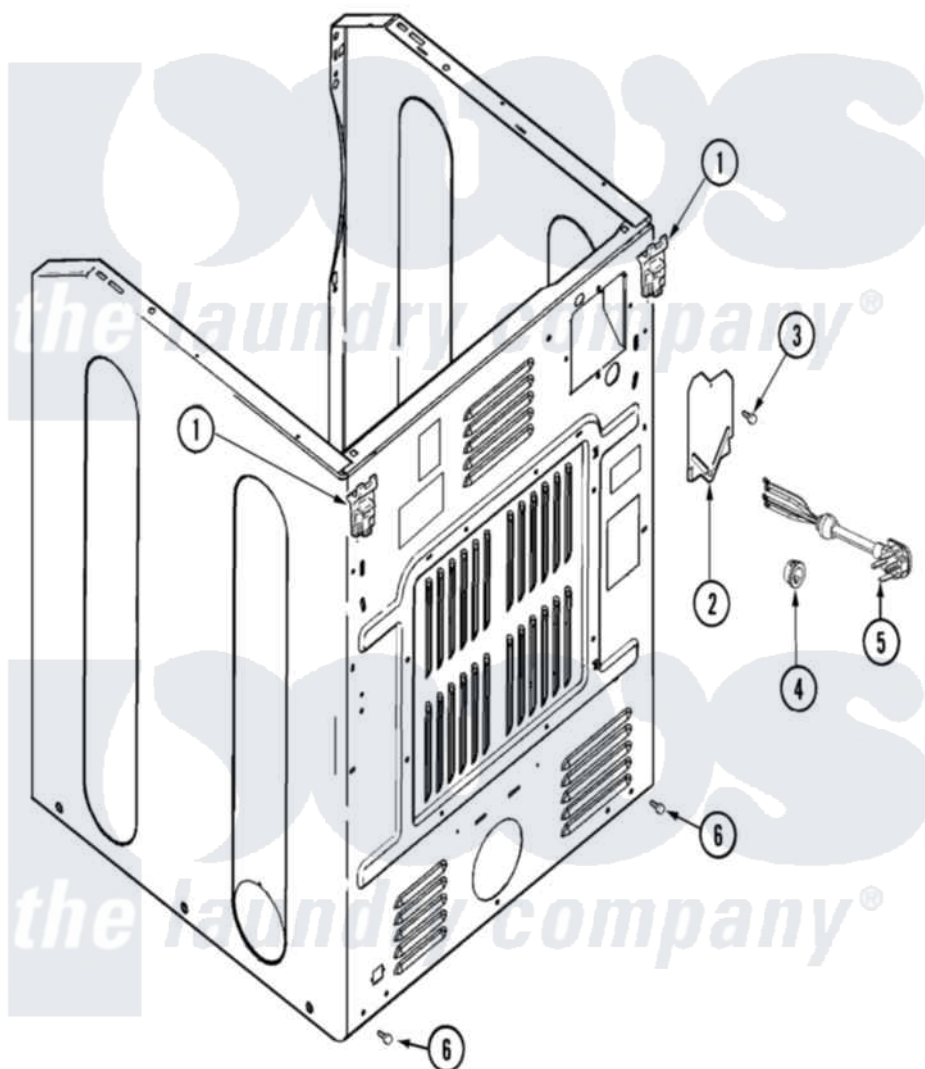

Maytag MDE16MNDZW 04 - CABINET-REAR

Maytag [Commercial Maytag MDE16MNDZW Dryer Parts](#) Parts Diagram 04 - CABINET-REAR
 Click on the part number to view part

Item	Original Part Number	Replaced By	Status	Part Description
001	22001995			Screw Note: Screw, Tumbler Front And Shroud
"	22004095			Hinge, Plastic
002	33001795			Cover, Terminal Block
003	22001995			Screw Note: Screw, Tumbler Front And Shroud
004	33001425			Locknut, Eared For Canadian
005	22004502			Clamp, Power Cord
"	33002258			Clamp, Power Cord
"	33002260			Nut, Power Cord Clamp
"	33002916			Power Cord, Canadian 240V
006	22001995			Screw Note: Screw, Tumbler Front And Shroud