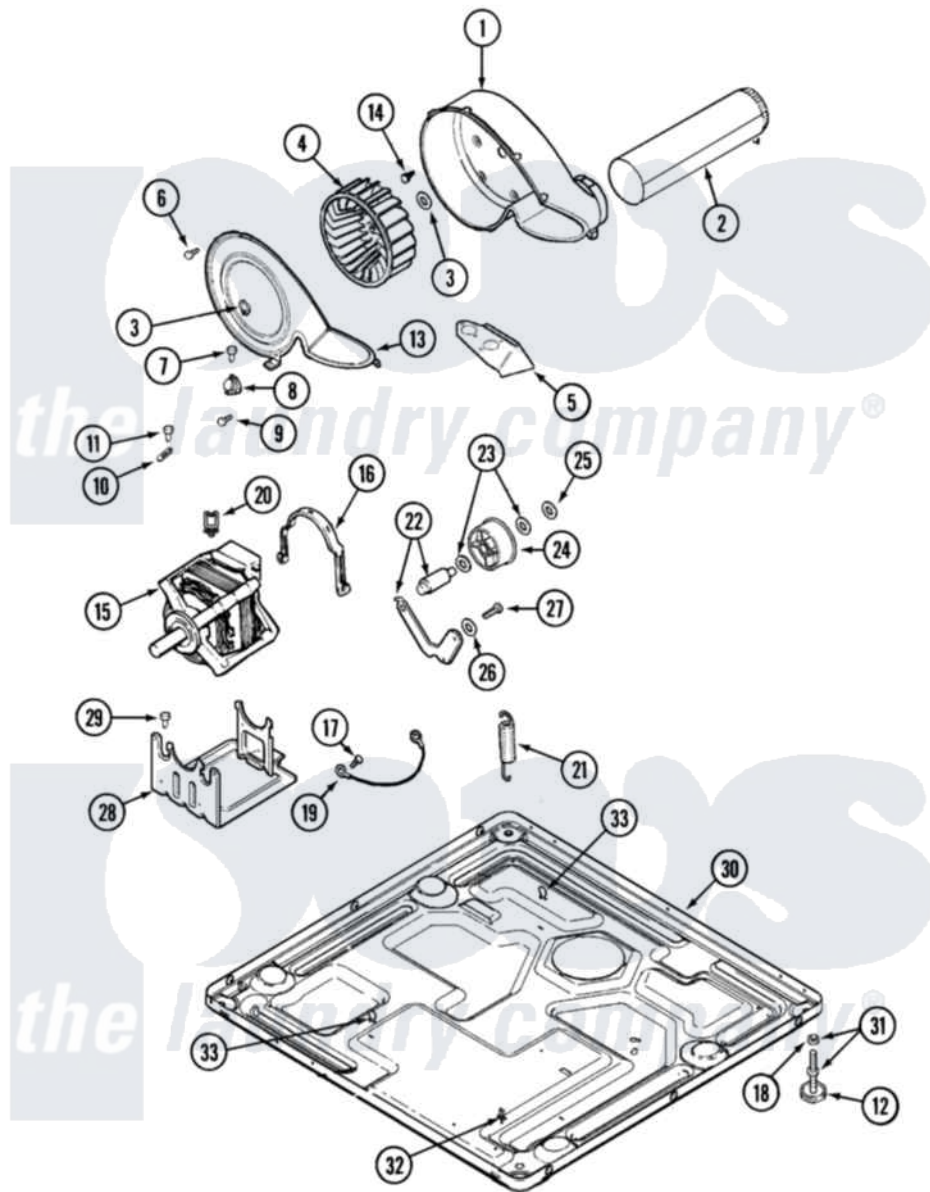

Maytag MDE16MNDZW 06 - MOTOR DRIVE

Maytag [Commercial Maytag MDE16MNDZW Dryer Parts](#) Parts Diagram 06 - MOTOR DRIVE
 Click on the part number to view part

Item	Original Part Number	Replaced By	Status	Part Description
001	33001789			Housing, Blower
002	22001995			Screw Note: Screw, Tumbler Front And Shroud
"	33001800			Duct Assembly, Exhaust
003	410233	9703438		Ring-Retrn
004	33002797			Wheel, Blower
005	33001837			Cover, Thermostat
006	33001855	33002917		Screw, No.10-16
007	Y313561			Screw---NA
008	303392			Thermostat, Cycling
"	306967			Thermostat, Multi-Temp Part Not Used Mde26ct-MN Only
009	22001996	3370225		Screw
010	33001762			Fuse, Thermal
011	NLA		Not Available	SCREW, THERMAL CUT-OFF
012	Y314137			Foot, Rubber
013	33002711			Cover, Blower Housing

014	314818	1163839	Screw
015	33002795		Motor, Drive 60Hz
"	33002796	W10197708	Motor-Drve
016	33002221	Y015825	Clip, Motor To Motor Support
017	910343	488234	Screw 8-32 X 1/4
018	Y052740	62739	Nut, Lock
019	901220		Ground Wire
020	Y310376		Clip, Door Switch Harness
021	33002460	33002459	Assembly, Spring And Plug
"	33002461		Plug For Spring
022	33001840	6-3705180	Idler Arm
023	Y312527		Washer, Idler Shaft
024	33001783	6-3700340	BearIng- I
025	312958	354987	Ring, Retaining
026	33002218		Grommet, Idler Arm
027	Y014874		Screw, Idler Arm And Sleeve
028	33002817		Motor Support, Offset
029	Y313561		Screw----NA
030	NLA	Not Available	BASE, (LWR)----NA
031	Y305086		Adjustable Leg And Nut
032	315471	22003298	Retainer, Wire
033	410490		Spring, Retainer Wire Harness