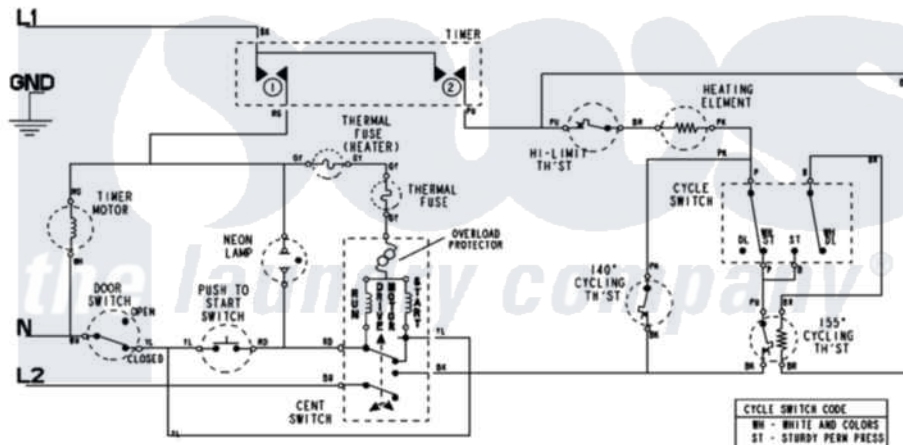

Maytag MDE16MNDZW 07 - WIRING INFORMATION

TIMER INFORMATION		
CAM NO.	CIRCUIT	FUNCTION
1	BK-RG	MOTOR
2	BK-PU	HEATER

ELECTRICAL SCHEMATIC

ELECTRICAL WIRING DIAGRAM

Maytag [Commercial Maytag MDE16MNDZW Dryer Parts](#) Parts Diagram 07 - WIRING INFORMATION

[Click on the part number to view part](#)

Item	Original Part Number	Replaced By	Status	Part Description
001	NLA		Not Available	WIRING INFORMATION