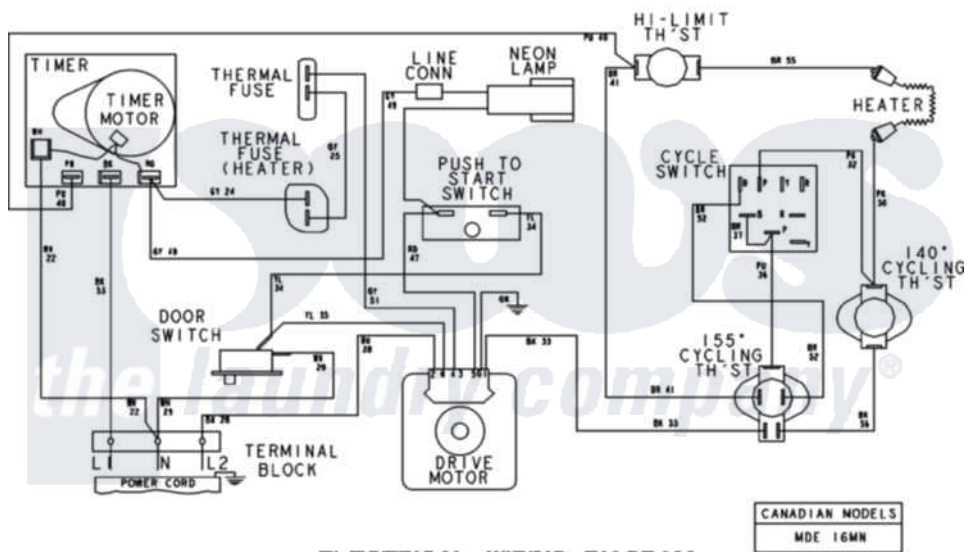

Maytag MDE16MNDZW 07 - WIRING INFORMATION

TIMER INFORMATION		
CAM NO.	CIRCUIT	FUNCTION
1	BK-RG	MOTOR
2	BK-PU	HEATER

ELECTRICAL SCHEMATIC

ELECTRICAL WIRING DIAGRAM

Maytag [Commercial Maytag MDE16MNDZW Dryer Parts](#) Parts Diagram 07 - WIRING INFORMATION

[Click on the part number to view part](#)

Item	Original Part Number	Replaced By	Status	Part Description
001	NLA		Not Available	WIRING INFORMATION