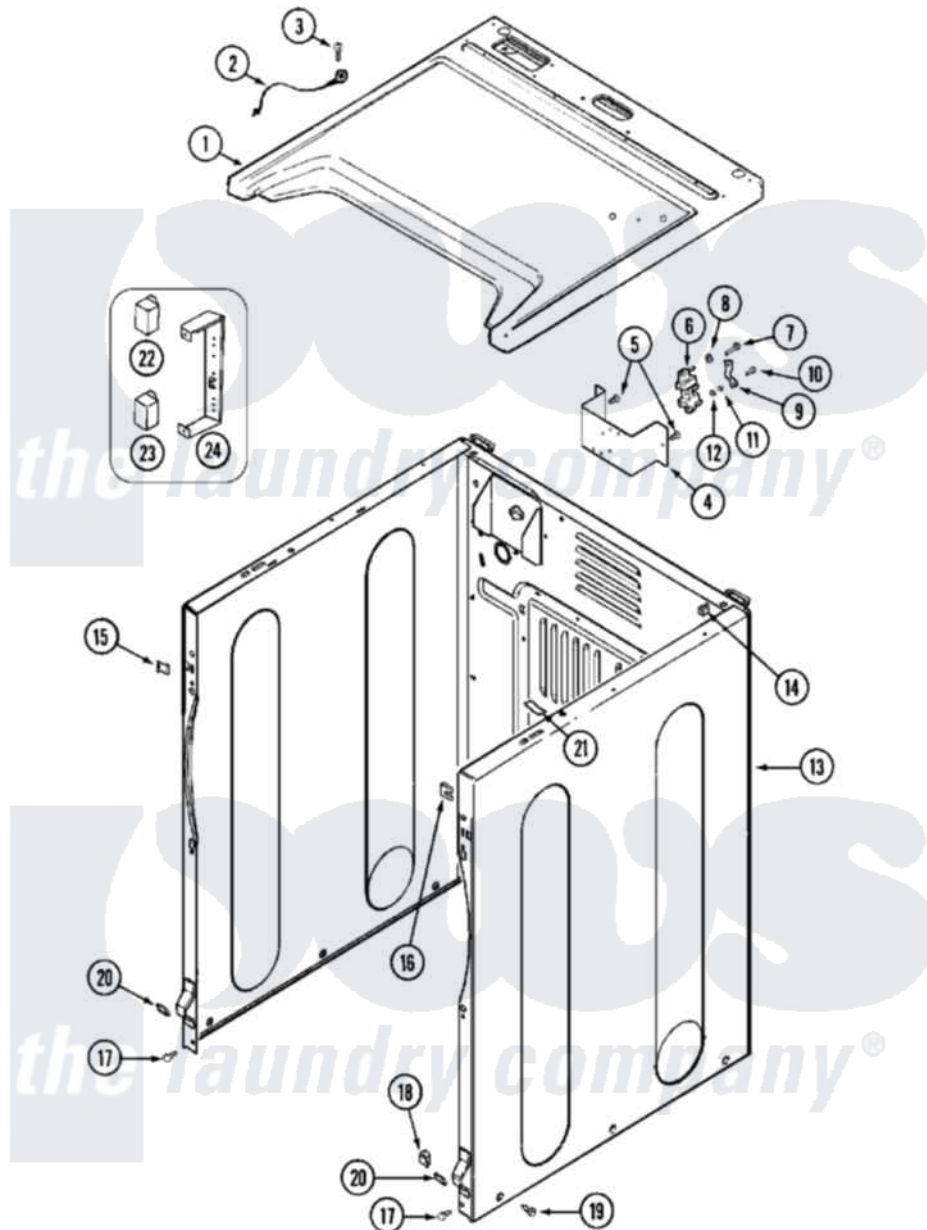

# Maytag MDE16PDAGW 03 - CABINET-FRONT

Maytag [Commercial Maytag MDE16PDAGW Dryer Parts](#) Parts Diagram 03 - CABINET-FRONT  
 Click on the part number to view part

Item	Original Part Number	Replaced By	Status	Part Description
001	<a href="#">33001949</a>			Cover, Top
"	<a href="#">33002633</a>			Cover, Top
"	NLA		Not Available	(ALM)
002	<a href="#">22001959</a>			Wire, Ground
003	210186	<a href="#">3370225</a>		Screw
004	NLA		Not Available	BRACKET, TERMINAL BLOCK---NA
005	<a href="#">22001995</a>			Screw Note: Screw, Tumbler Front And Shroud
006	<a href="#">33001244</a>			Block, Terminal
"	<a href="#">33002106</a>			Shield, Terminal Block
007	<a href="#">Y312209</a>	<a href="#">W10001200</a>		Screw
008	<a href="#">Y311270</a>			Washer, Terminal Block
009	<a href="#">Y312184</a>			Strap, Grounding
010	NLA		Not Available	SCREW, GROUND STRAP
011	<a href="#">311484</a>	<a href="#">112432</a>		Nut
012	<a href="#">311093</a>			Washer, Terminal Connection

013	<a href="#">22001995</a>		Screw Note: Screw, Tumbler Front And Shroud
"	22003367	<a href="#">22004095</a>	Hinge, Plastic
"	NLA		Not Available CABINET (WHT)
014	310933	<a href="#">33002194</a>	Nut, Speed
015	<a href="#">22002049</a>		Clip Note: Clip, Front Panel
016	213280	<a href="#">204439</a>	Screw And Fstner Assembly
017	<a href="#">22001995</a>		Screw Note: Screw, Tumbler Front And Shroud
018	<a href="#">Y310376</a>		Clip, Door Switch Harness
019	<a href="#">213007</a>		Xfor Cabinet See Cabinet, Back
"	22003409	<a href="#">213007</a>	Xfor Cabinet See Cabinet, Back
020	<a href="#">22002239</a>		Clip, Front Panel
021	<a href="#">33001836</a>		Strap, Top Cover Support
022	206824	<a href="#">W10133335</a>	Relay, Motor
023	<a href="#">306398</a>		Relay, Heater
"	Y251119	<a href="#">3177991</a>	Screw
024	<a href="#">211294</a>	<a href="#">90767</a>	Screw, 8A X 3/8 HeX Washer Head Tapping
"	<a href="#">314627</a>		Bracket, Relays
"	<a href="#">Y313559</a>		Screw